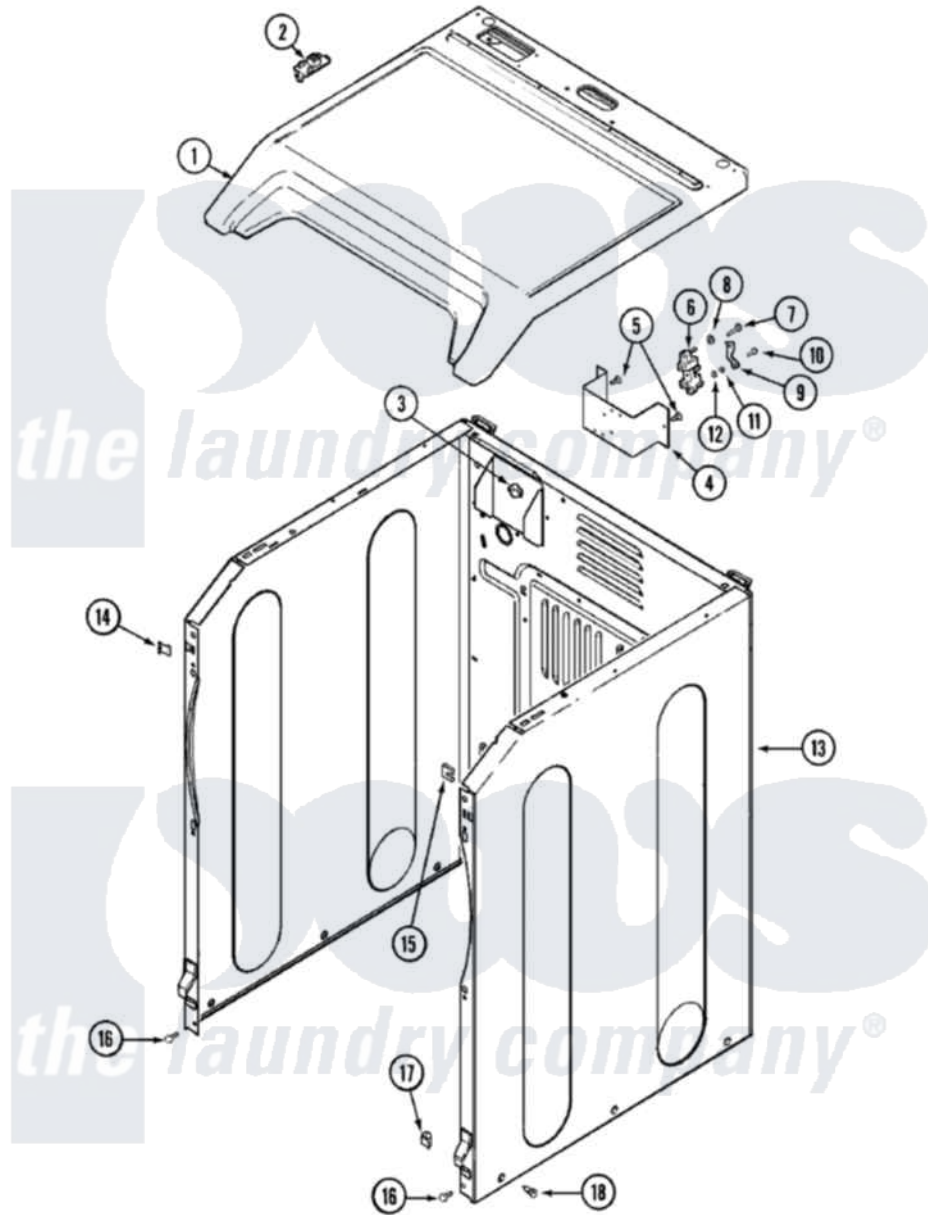

Maytag MDG6000AWW 01 - CABINET

Maytag Residential Maytag MDG6000AWW Dryer Parts Parts Diagram 01 - CABINET
 Click on the part number to view part

Item	Original Part Number	Replaced By	Status	Part Description
1	33001865			Cover, Top
2	33001872	33002891		Pin, Locator
3	213007			Xfor Cabinet See Cabinet, Back
13	22002548	22003639		Cabinet Assembly
14	22002049			Clip Note: Clip, Front Panel
15	213280	204439		Screw And Fstner Assembly
16	22001995			Screw Note: Screw, Tumbler Front And Shroud
17	Y310376			Clip, Door Switch Harness