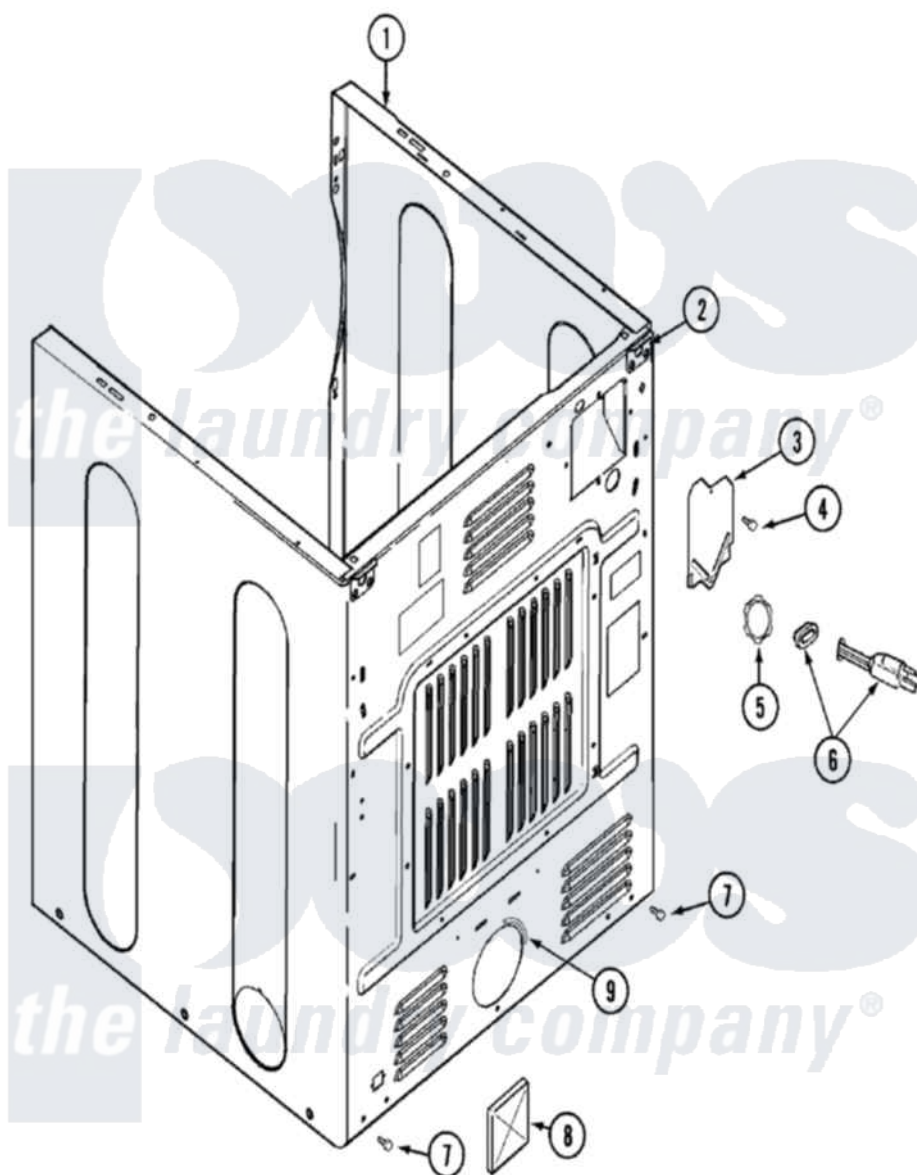

Maytag MDG6000AWW 02 - CABINET-REAR

Maytag Residential Maytag MDG6000AWW Dryer Parts Parts Diagram 02 - CABINET-REAR
 Click on the part number to view part

Item	Original Part Number	Replaced By	Status	Part Description
1	22002548	22003639		Cabinet Assembly
2	33001827		Not Available	BRACKET, CABINET HINGE
3	33001795			Cover, Terminal Block
4	22001995			Screw Note: Screw, Tumbler Front And Shroud
6	33001246		Not Available	CORD, POWER
"	211881			Grommet, Cord Part Not Used-Gas Models Only
7	22001995			Screw Note: Screw, Tumbler Front And Shroud
8	33001702			Flap, Pipe
9	33002283			Guard, Exhaust Duct