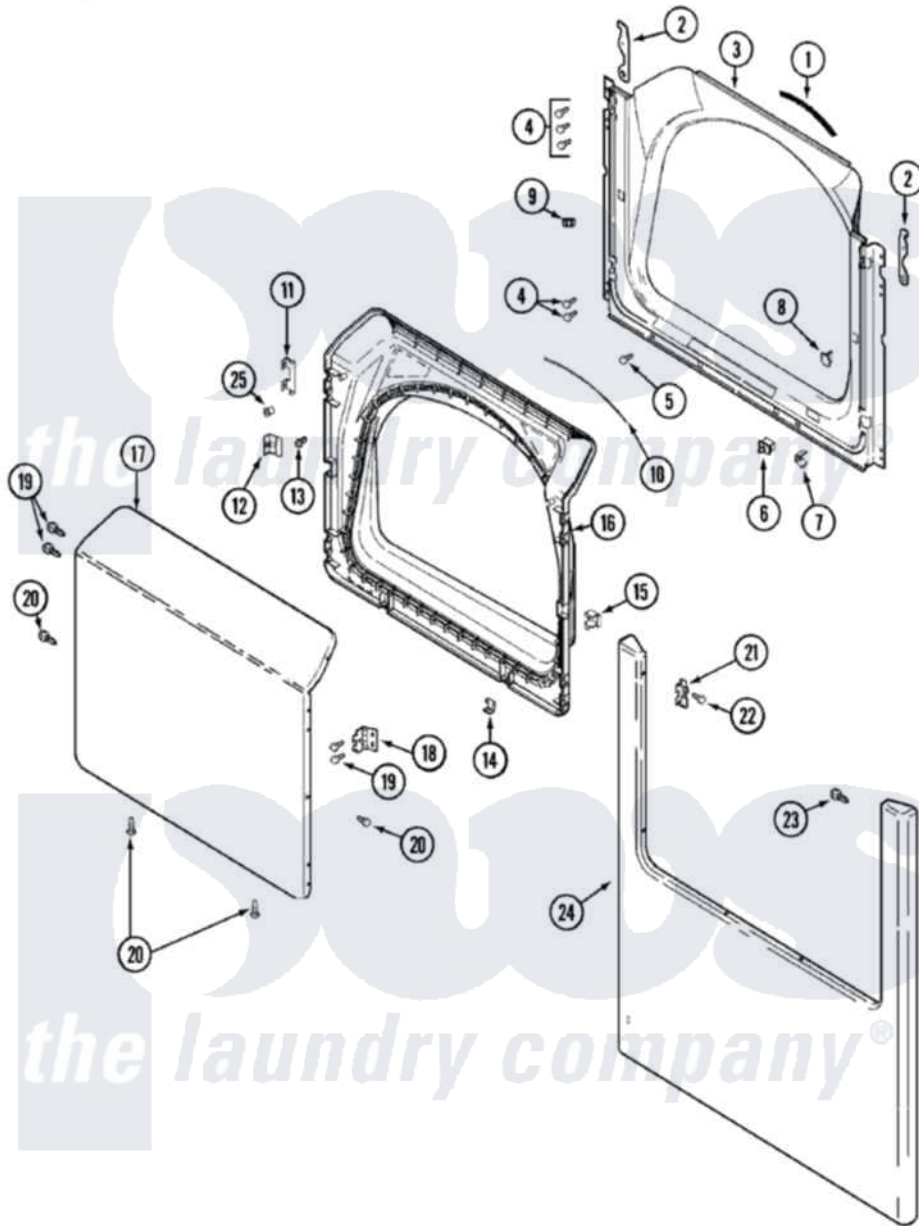

# Maytag MDG6000AWW 04 - DOOR

Maytag [Residential Maytag MDG6000AWW Dryer Parts](#) Parts Diagram 04 - DOOR  
 Click on the part number to view part

Item	Original Part Number	Replaced By	Status	Part Description
1	<a href="#">33001767</a>			Seal, Shroud
2	33002386	<a href="#">33002597</a>		Hook, Security
3	<a href="#">33001778</a>			Shroud
4	<a href="#">22001995</a>			Screw Note: Screw, Tumbler Front And Shroud
5	<a href="#">33001768</a>			Screw, Shroud Note: Screw, Shroud And Outlet Duct
6	33001508	<a href="#">W10169313</a>		Switch-Dor
7	<a href="#">33001760</a>			Bracket, Hinge
8	33001174	<a href="#">LA-1003</a>		Door Catch Kit
9	33001791	<a href="#">306436</a>		Door Latch Kit--W
"	Y304578	<a href="#">LA-1003</a>		Door Catch Kit
10	<a href="#">33002094</a>			Seal, Door
11	<a href="#">22002038</a>			Clip, Door
12	<a href="#">33001793</a>			Bracket, Strike
13	<a href="#">33001761</a>			Strike, Door
14	<a href="#">22002039</a>			Clip, Door

15	<a href="#">33001763</a>		Plug, Inner Door
16	<a href="#">33001750</a>		Door, Inner/ W Seal
17	<a href="#">33002431</a>		Panel, Door
"	<a href="#">22001817</a>		Sheet, Sound Damper
"	33002430	Not Available	PANEL, DOOR (WHT-W/MEDALLION)
18	<a href="#">33001759</a>		Hinge, Door
19	22002062	<a href="#">98006631</a>	Screw
20	<a href="#">22002063</a>		Screw No.8-18AB Wafer Head
21	<a href="#">33001764</a>		Cover, Hinge Hole
22	<a href="#">33001787</a>		Screw, Hinge Note: Screw, Hinge Hole Cover
23	<a href="#">22002012</a>		Screw, Hinge Note: Screw, Hinge Bracket
24	22002241	<a href="#">22002836</a>	Panel, Front
25	<a href="#">33001771</a>		Bushing, Inner Door