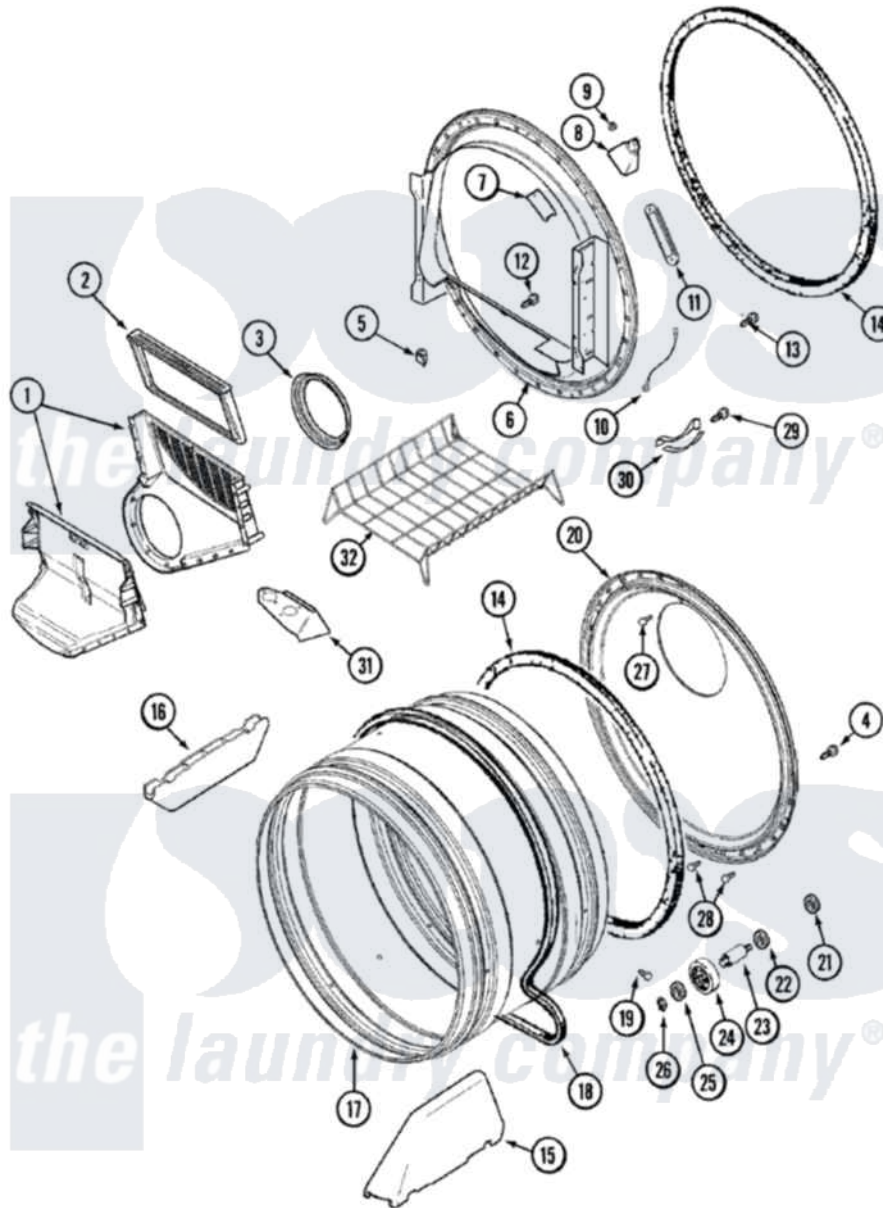

Maytag MDG6000AWW 07 - TUMBLER

Maytag Residential Maytag MDG6000AWW Dryer Parts Parts Diagram 07 - TUMBLER
 Click on the part number to view part

Item	Original Part Number	Replaced By	Status	Part Description
1	33001799			Outlet Duct Assembly Note: Outlet Duct Assembly
2	33001808			Filter, Lint
3	33001758	33002560		Seal, Blower
4	33002190			SCrew, C BraCe, BraCket, Cabinet
5	Y310376			Clip, Door Switch Harness
6	33001868			Front, Tumbler Front W/Sensor Note: Front, Tumbler
7	33001871			Screw Note: Screw, Drum Light
"	33001869			Lens, Drum Light
8	33001870		Not Available	HOLDER, LAMP (W/HOUSING) NOTE: LAMP (W/HOUSING & HOLDER)
"	22002263			Lamp
9	214872			Palnut, End Cap Note: Nut, Lamp Holder
10	211294	90767		Screw, 8A X 3/8 HeX Washer

10	211294	30707	Head Tapping
"	Y303711		Sensor Ground Wire
11	22001078	3177991	Screw
"	33001809		Sensor Bar Assembly
12	312311	312311MAY	Screw
13	33001855	33002917	Screw, No.10-16
14	33001807		Seal, Tumbler
15	33001756	33002032	Baffle
16	33001755		Baffle
17	33001889		Tumbler
18	33001777	33002535	V-Belt
19	33001788	33002973	Screw, No.9-15 X 1.00 Hx WS
20	33001801		Back, Tumbler
21	33001443		Nut, Hex
22	Y313347	312535	Washer, Vault Mounting Brk.
23	Y312948	6-3129480	Shaft- Tumbler
24	Y303373	12001541	Drum Roller/Washer Assembly--W
25	312535		Washer, Vault Mounting Brk.
26	410233	9703438	Ring-Retrn
27	210932		Screw, No.8 X 9/16 Ctsk Note: Screw, Inlet Duct
28	22001996	3370225	Screw
29	210720		Rivet, Bearing To Tumbler Fmt
30	306508		Tumbler Bearing Kit ----W
32	33001917	33001917A	Rack- Dryi