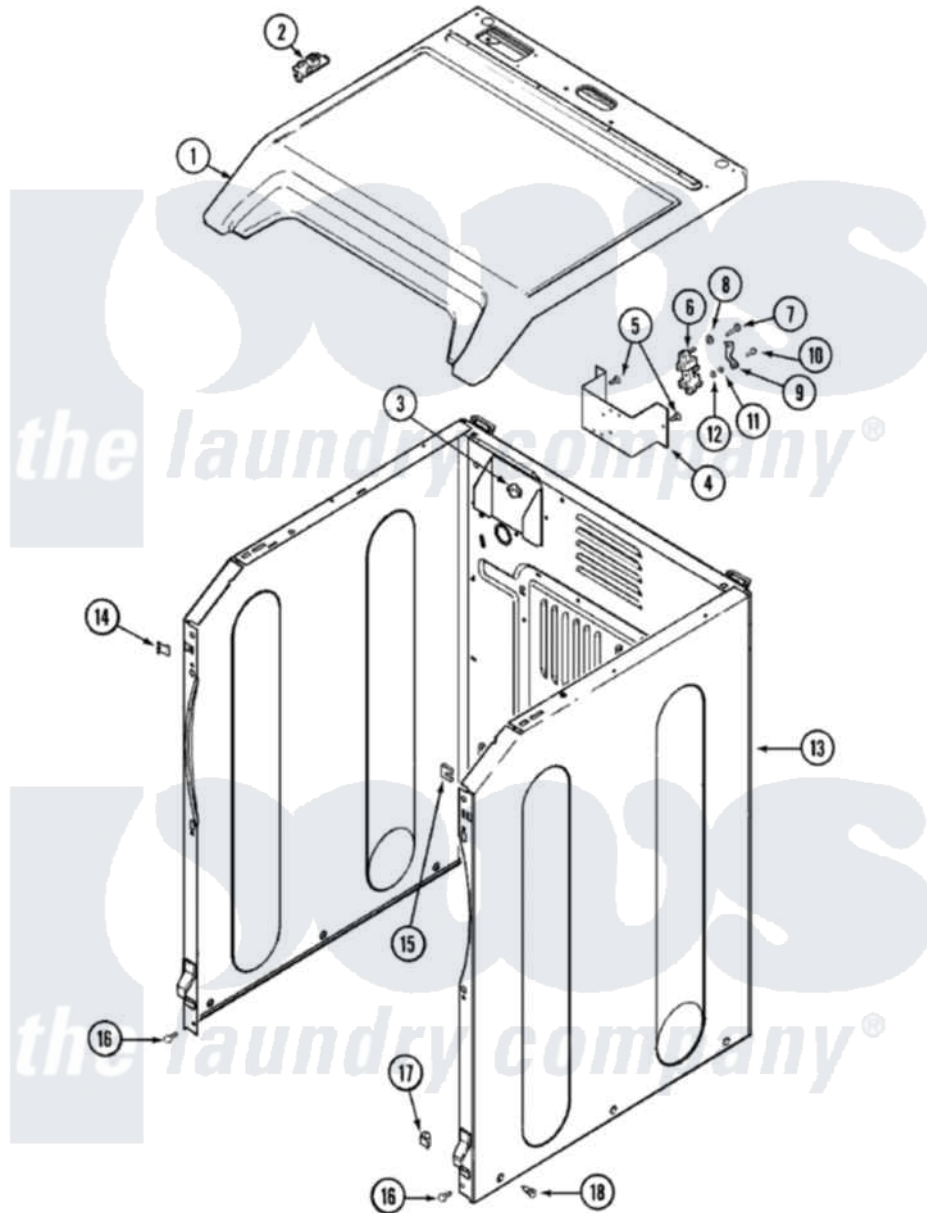

Maytag MDG6000AXW 01 - CABINET

Maytag [Residential Maytag MDG6000AXW Dryer Parts](#) Parts Diagram 01 - CABINET
 Click on the part number to view part

Item	Original Part Number	Replaced By	Status	Part Description
1	33001865			Cover, Top
2	33001872	33002891		Pin, Locator
3	213007			Xfor Cabinet See Cabinet, Back
13	22002548	22003639		Cabinet Assembly
14	22002049			Clip Note: Clip, Front Panel
15	213280	204439		Screw And Fstner Assembly
16	22001995			Screw Note: Screw, Tumbler Front And Shroud
17	Y310376			Clip, Door Switch Harness