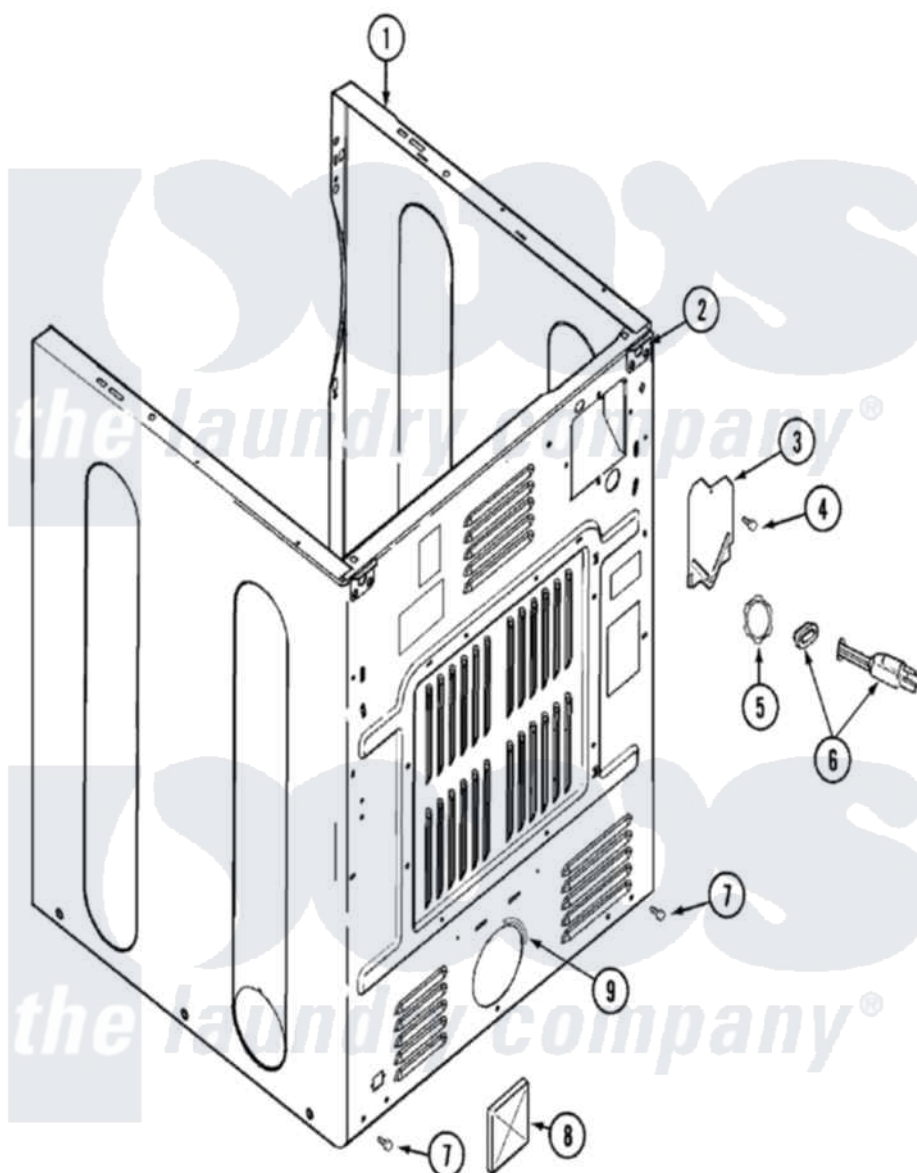

Maytag MDG6000AXW 02 - CABINET-REAR

Maytag Residential Maytag MDG6000AXW Dryer Parts Parts Diagram 02 - CABINET-REAR
 Click on the part number to view part

Item	Original Part Number	Replaced By	Status	Part Description
1	22002548	22003639		Cabinet Assembly
2	33001827		Not Available	BRACKET, CABINET HINGE
3	33001795			Cover, Terminal Block
4	22001995			Screw Note: Screw, Tumbler Front And Shroud
5	33001425			Locknut, Eared For Canadian
6	33001246		Not Available	CORD, POWER
"	211881			Grommet, Cord Part Not Used- Gas Models Only
7	22001995			Screw Note: Screw, Tumbler Front And Shroud
8	33001702			Flap, Pipe
9	33002283			Guard, Exhaust Duct