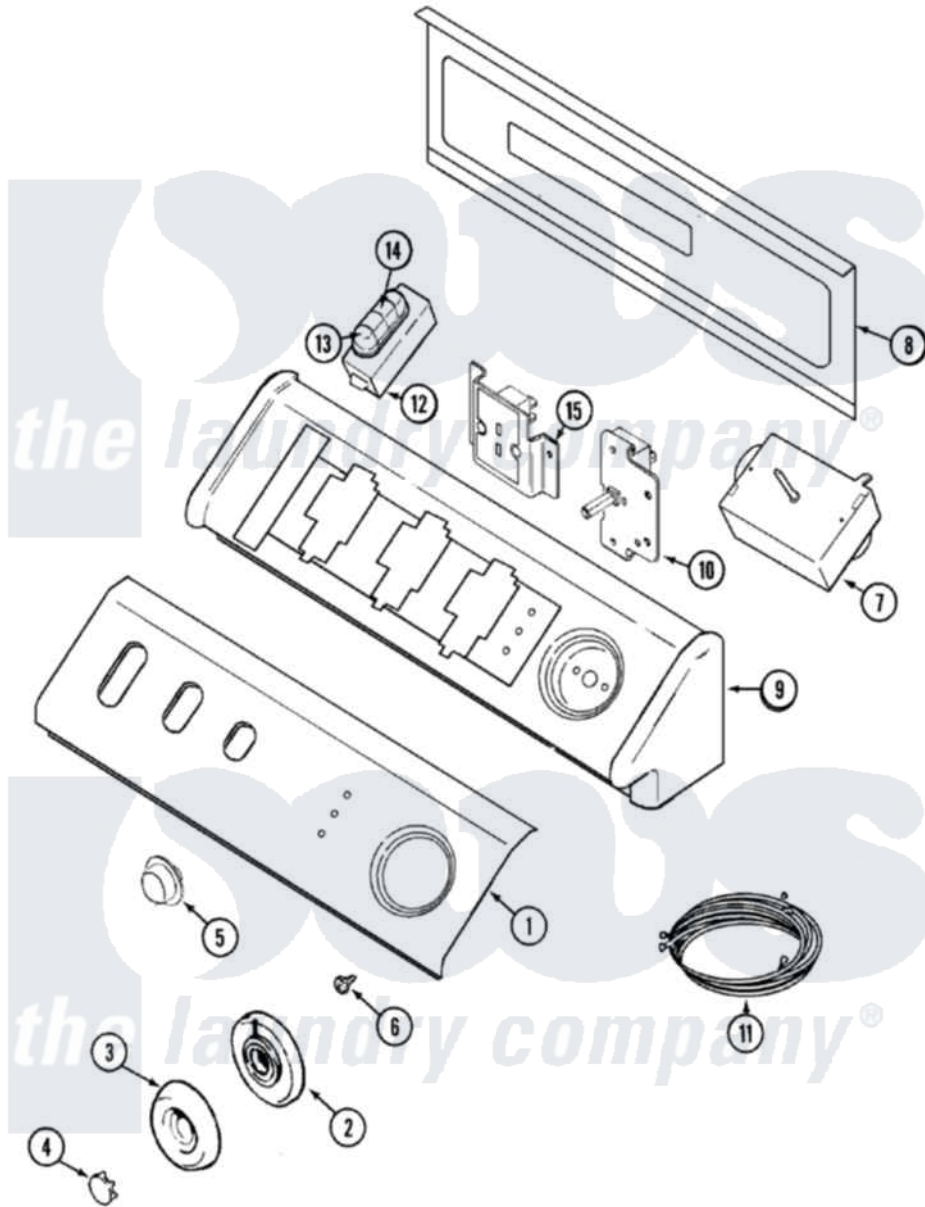

# Maytag MDG6000AXW 03 - CONTROL PANEL

Maytag [Residential Maytag MDG6000AXW Dryer Parts](#) Parts Diagram 03 - CONTROL PANEL  
 Click on the part number to view part

Item	Original Part Number	Replaced By	Status	Part Description
1	33002328	<a href="#">33002697</a>		Control Panel, Facia / White
"	Y22002339	<a href="#">8534058</a>		Screw
2	<a href="#">33001621</a>			Skirt, Timer Dial
3	<a href="#">22001659</a>			Timer Knob - Grey
4	<a href="#">22001664</a>			Timer Knob Insert/Cap
5	33001619	<a href="#">37001071</a>		Button, Push-To-Start
6	33001690	<a href="#">90767</a>		Screw, 8A X 3/8 HeX Washer Head Tapping
7	<a href="#">33001932</a>			Timer
8	216423	<a href="#">3370225</a>		Screw
"	22002529		Not Available	CONSOLE BACK PANEL
9	33002286		Not Available	CONSOLE (WHT)
10	33001861	<a href="#">33001618</a>		Switch- PU
11	<a href="#">33001936</a>			Wire Harness, Main
12	<a href="#">33001653</a>			Switch, Temp 4 Pos
13	<a href="#">22001788</a>			Button, Switch
14	<a href="#">22001789</a>			Button, Switch

15 [33002389](#)

Dryness Display Control Note:  
Display, Dryness

16 33002398

Not Available

MANUAL, USE & CARE  
(FRCH)

" [33002391](#)

Manual, Use And Care