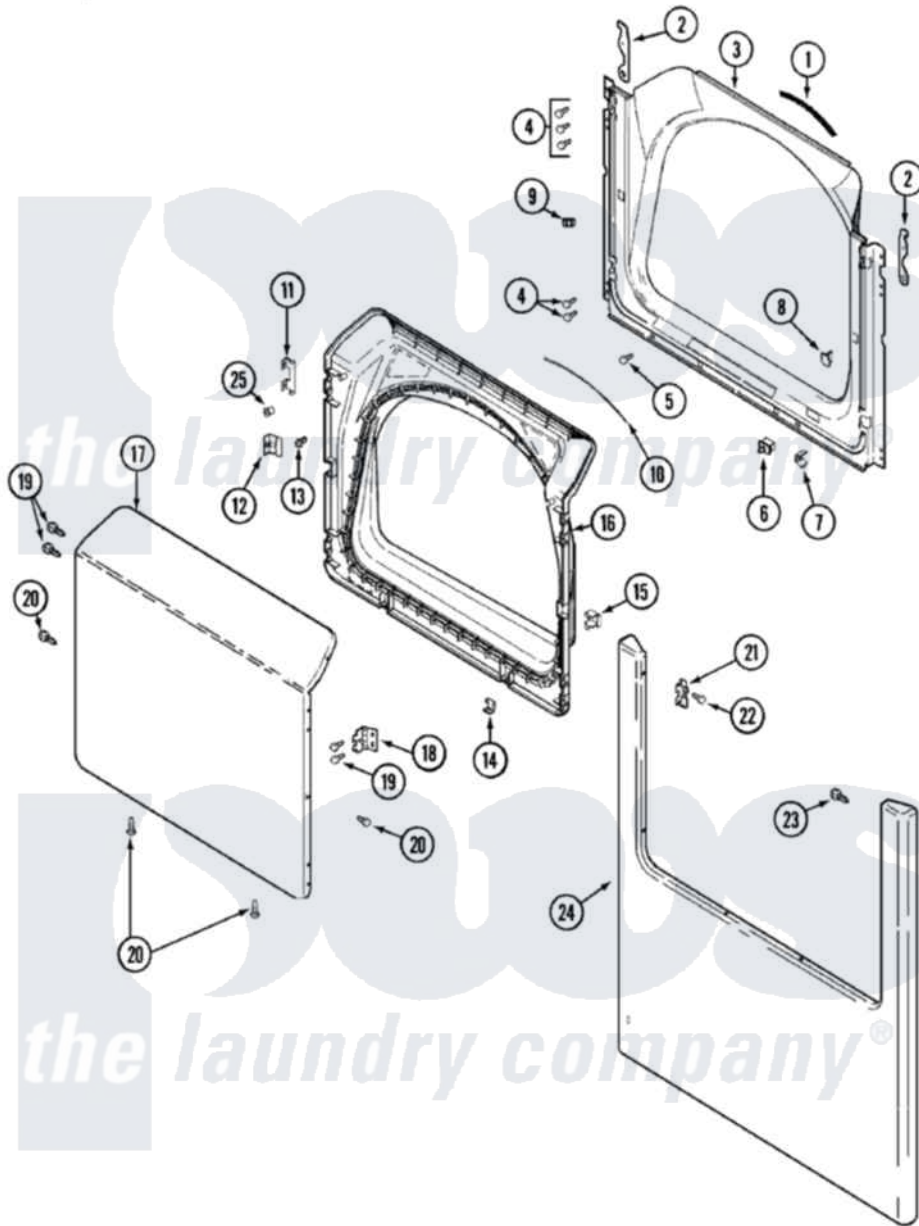

Maytag MDG6000AXW 04 - DOOR

Maytag Residential Maytag MDG6000AXW Dryer Parts Parts Diagram 04 - DOOR
 Click on the part number to view part

Item	Original Part Number	Replaced By	Status	Part Description
1	33001767			Seal, Shroud
2	33002386	33002597		Hook, Security
3	33001778			Shroud
4	22001995			Screw Note: Screw, Tumbler Front And Shroud
5	33001768			Screw, Shroud Note: Screw, Shroud And Outlet Duct
6	33001508	W10169313		Switch-Dor
7	33001760			Bracket, Hinge
8	33001174	LA-1003		Door Catch Kit
9	33001791	306436		Door Latch Kit--W
"	Y304578	LA-1003		Door Catch Kit
10	33002094			Seal, Door
11	22002038			Clip, Door
12	33001793			Bracket, Strike
13	33001761			Strike, Door
14	22002039			Clip, Door

15	33001763		Plug, Inner Door
16	33001750		Door, Inner/ W Seal
17	33002431		Panel, Door
"	22001817		Sheet, Sound Damper
"	33002430	Not Available	PANEL, DOOR (WHT-W/MEDALLION)
18	33001759		Hinge, Door
19	22002062	98006631	Screw
20	22002063		Screw No.8-18AB Wafer Head
21	33001764		Cover, Hinge Hole
22	33001787		Screw, Hinge Note: Screw, Hinge Hole Cover
23	22002012		Screw, Hinge Note: Screw, Hinge Bracket
24	22002241	22002836	Panel, Front
25	33001771		Bushing, Inner Door