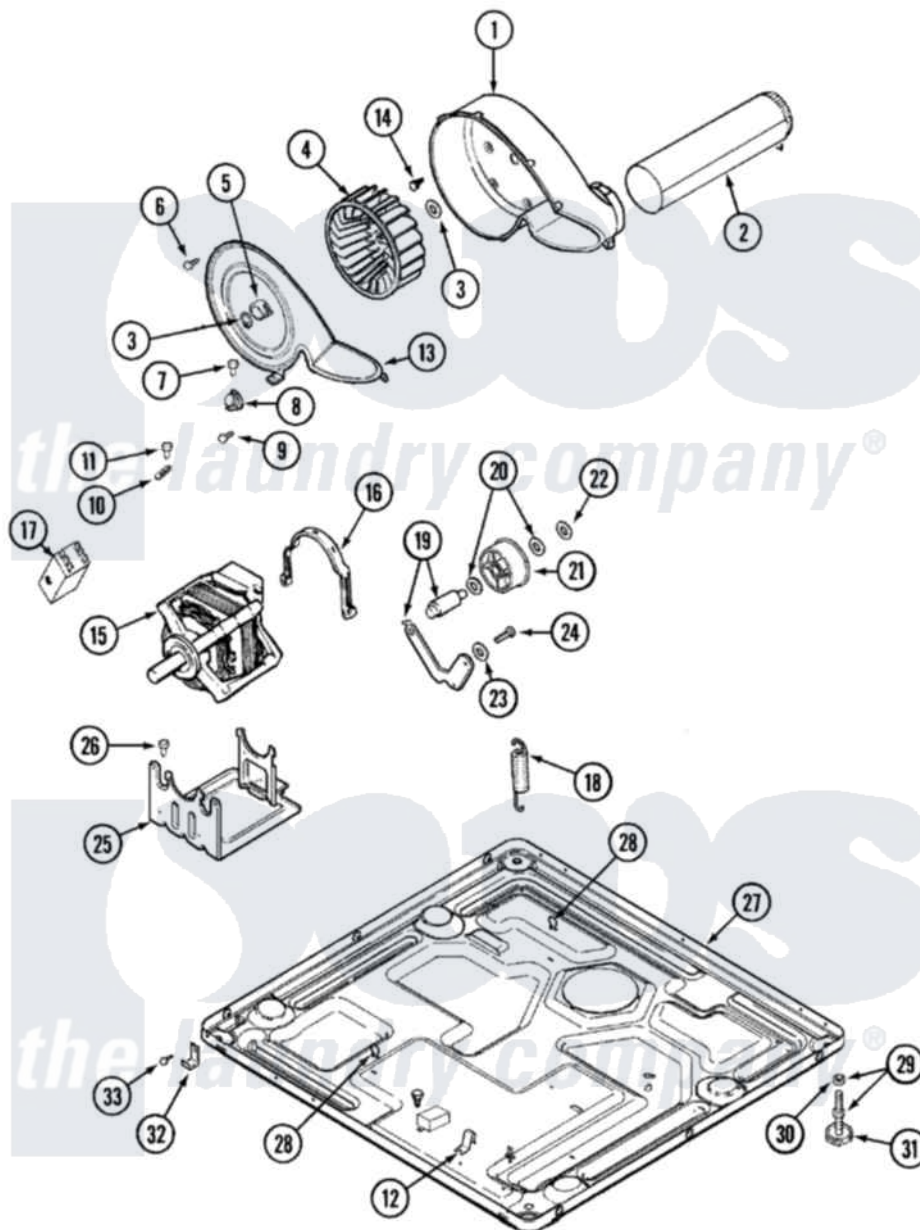

Maytag MDG6000AXW 06 - MOTOR DRIVE

Maytag [Residential Maytag MDG6000AXW Dryer Parts](#) Parts Diagram 06 - MOTOR DRIVE
 Click on the part number to view part

Item	Original Part Number	Replaced By	Status	Part Description
1	33001789			Housing, Blower
2	33001800			Duct Assembly, Exhaust
"	22001995			Screw Note: Screw, Tumbler Front And Shroud
3	410233	9703438		Ring-Retrn
4	33001790			Wheel, Blower
5	312967			Clamp, Blower Housing
6	33001855	33002917		Screw, No.10-16
7	Y313561			Screw---NA
8	306910			Thermostat, Multi Temp Note: Thermostat
9	22001996	3370225		Screw
10	33001762			Fuse, Thermal
11	314848	W10116760		Screw
12	22002244			Clip, Grounding
13	33001873			Cover, Blower Housing---NA
14	314818	1163839		Screw

15	33002237	33002478	Motor
"	33002462	33002478	Motor
"	33002478		Motor
16	Y015825		Clip, Motor To Motor Support
17	33001854	33002478	Motor
18	33001754	33002459	Assembly, Spring And Plug
"	33002460	33002459	Assembly, Spring And Plug
"	33002461		Plug For Spring
"	33002157		Grommet
19	33001840	6-3705180	Idler Arm
20	Y312527		Washer, Idler Shaft
21	33001783	6-3700340	Bearing- I
22	312958	354987	Ring, Retaining
23	315772		Sleeve, Idler Arm
24	Y014874		Screw, Idler Arm And Sleeve
25	Y313561		Screw---NA
"	33002466	33002817	Motor Support, Offset
"	33001752	33002817	Motor Support, Offset
26	Y313561		Screw---NA
27	33001845	Not Available	BASE
"	33002465	Not Available	BASE, (LWR)---NA
28	410490		Spring, Retainer Wire Harness
29	Y305086		Adjustable Leg And Nut
30	Y052740	62739	Nut, Lock
31	Y314137		Foot, Rubber
32	22002239		Clip, Front Panel
33	Y310632	1163839	Screw