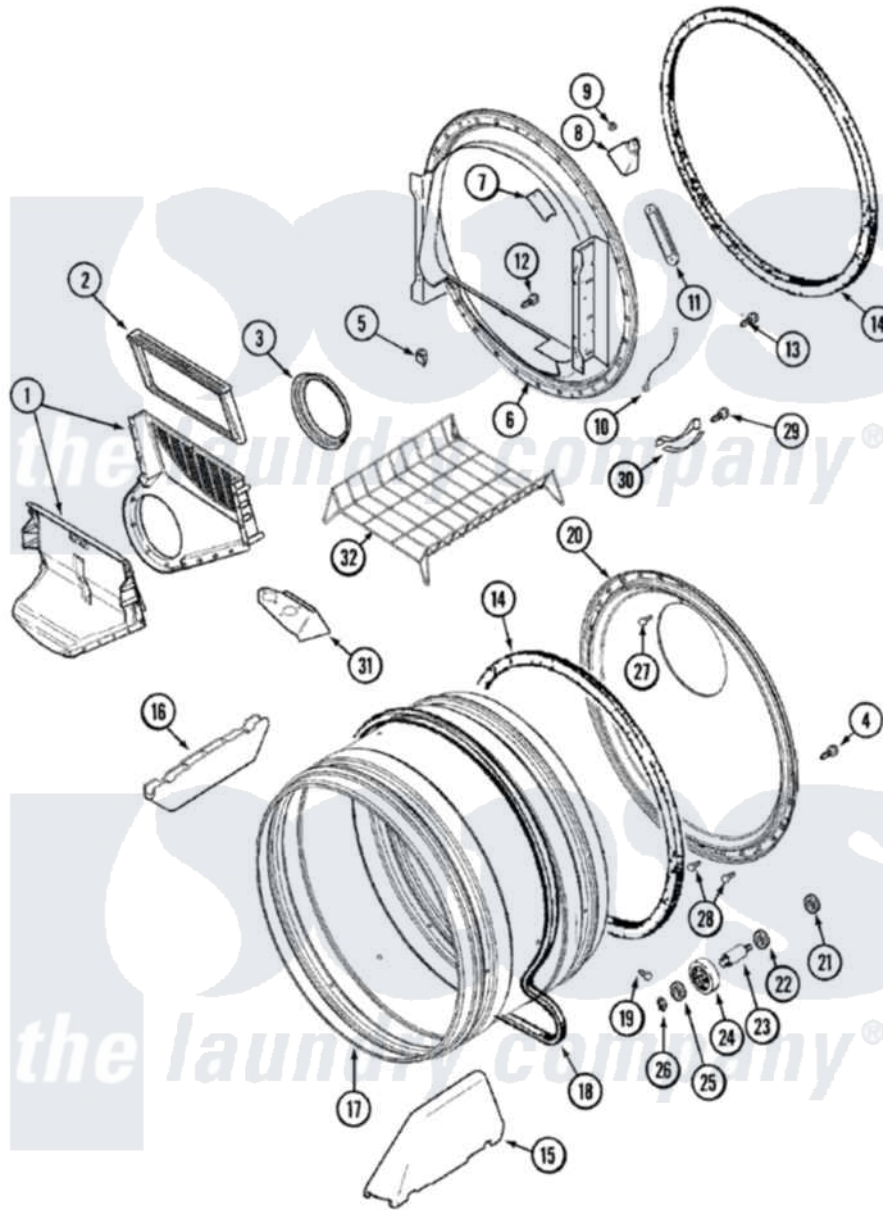

Maytag MDG6000AXW 07 - TUMBLER

Maytag Residential Maytag MDG6000AXW Dryer Parts Parts Diagram 07 - TUMBLER
 Click on the part number to view part

Item	Original Part Number	Replaced By	Status	Part Description
1	33001799			Outlet Duct Assembly Note: Outlet Duct Assembly
2	33001808			Filter, Lint
3	33001758	33002560		Seal, Blower
4	33002190			SCrew, C BraCe, BraCket, Cabinet
5	Y310376			Clip, Door Switch Harness
6	33001868			Front, Tumbler Front W/Sensor Note: Front, Tumbler
7	33001871			Screw Note: Screw, Drum Light
"	33001869			Lens, Drum Light
"	22002263			Lamp
8	33001870		Not Available	HOLDER, LAMP (W/HOUSING) NOTE: LAMP (W/HOUSING & HOLDER)
9	214872			Palnut, End Cap Note: Nut, Lamp Holder
10	211294	90767		Screw, 8A X 3/8 HeX Washer

10	211294	30707	Head Tapping
"	Y303711		Sensor Ground Wire
11	22001078	3177991	Screw
"	33001809		Sensor Bar Assembly
12	312311	312311MAY	Screw
13	33001855	33002917	Screw, No.10-16
14	33001807		Seal, Tumbler
15	33001756	33002032	Baffle
16	33001755		Baffle
17	33001889		Tumbler
18	33001777	33002535	V-Belt
19	33001788	33002973	Screw, No.9-15 X 1.00 Hx WS
20	33001801		Back, Tumbler
21	33001443		Nut, Hex
22	Y313347	312535	Washer, Vault Mounting Brk.
23	Y312948	6-3129480	Shaft- Tumbler
24	Y303373	12001541	Drum Roller/Washer Assembly--W
25	312535		Washer, Vault Mounting Brk.
26	410233	9703438	Ring-Retrn
27	210932		Screw, No.8 X 9/16 Ctsk Note: Screw, Inlet Duct
28	22001996	3370225	Screw
29	210720		Rivet, Bearing To Tumbler Fmt
30	306508		Tumbler Bearing Kit ----W
32	33001917	33001917A	Rack- Dryi