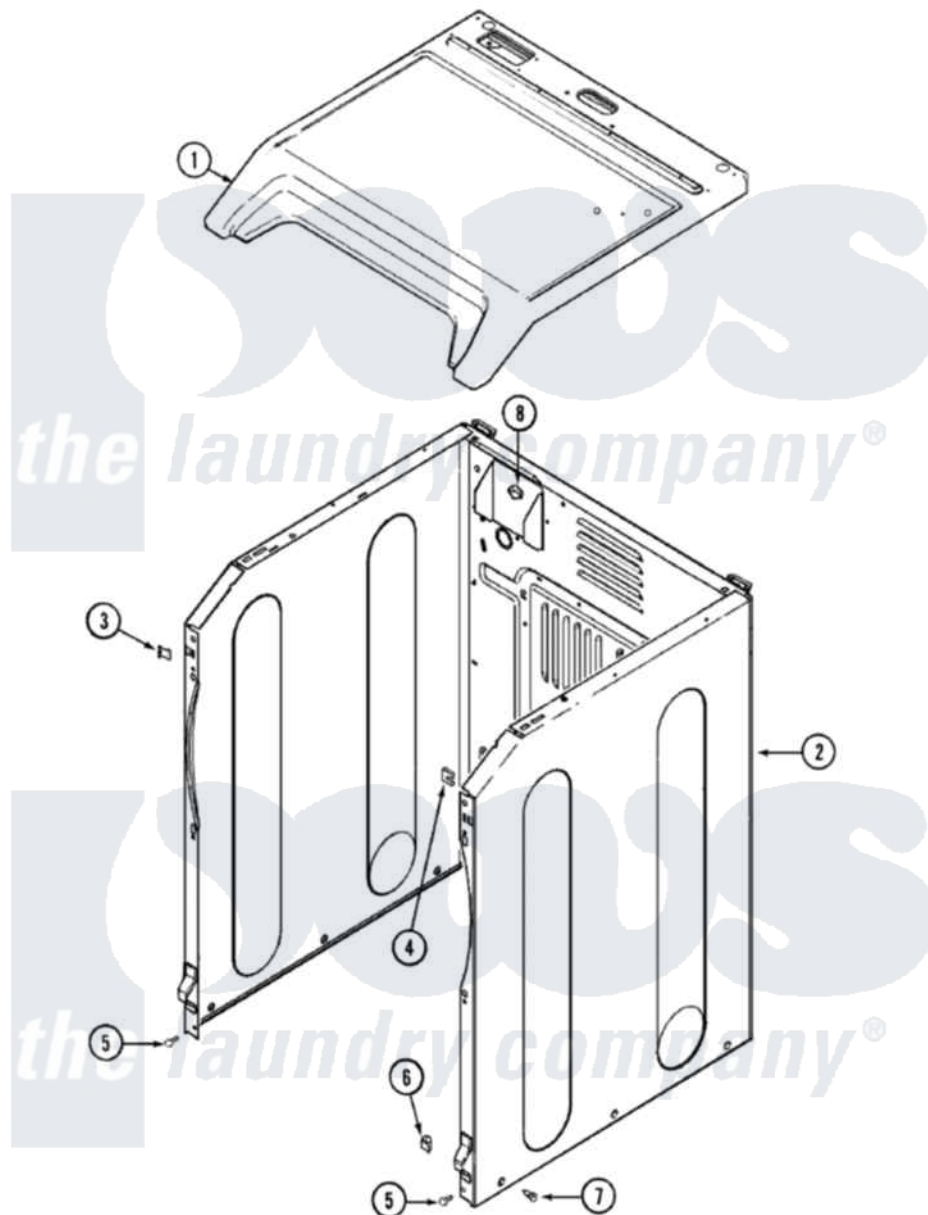

Maytag MDG6000BWW 01 - CABINET-FRONT

Maytag [Residential Maytag MDG6000BWW Dryer Parts](#) Parts Diagram 01 - CABINET-FRONT
 Click on the part number to view part

Item	Original Part Number	Replaced By	Status	Part Description
1	33001872	33002891		Pin, Locator
"	33001865			Cover, Top
2	22002548	22003639		Cabinet Assembly
3	22002049			Clip Note: Clip, Front Panel
4	213280	204439		Screw And Fstner Assembly
5	22001995			Screw Note: Screw, Tumbler Front And Shroud
6	Y310376			Clip, Door Switch Harness
7	213007			Xfor Cabinet See Cabinet, Back
8	Y310376			Clip, Door Switch Harness