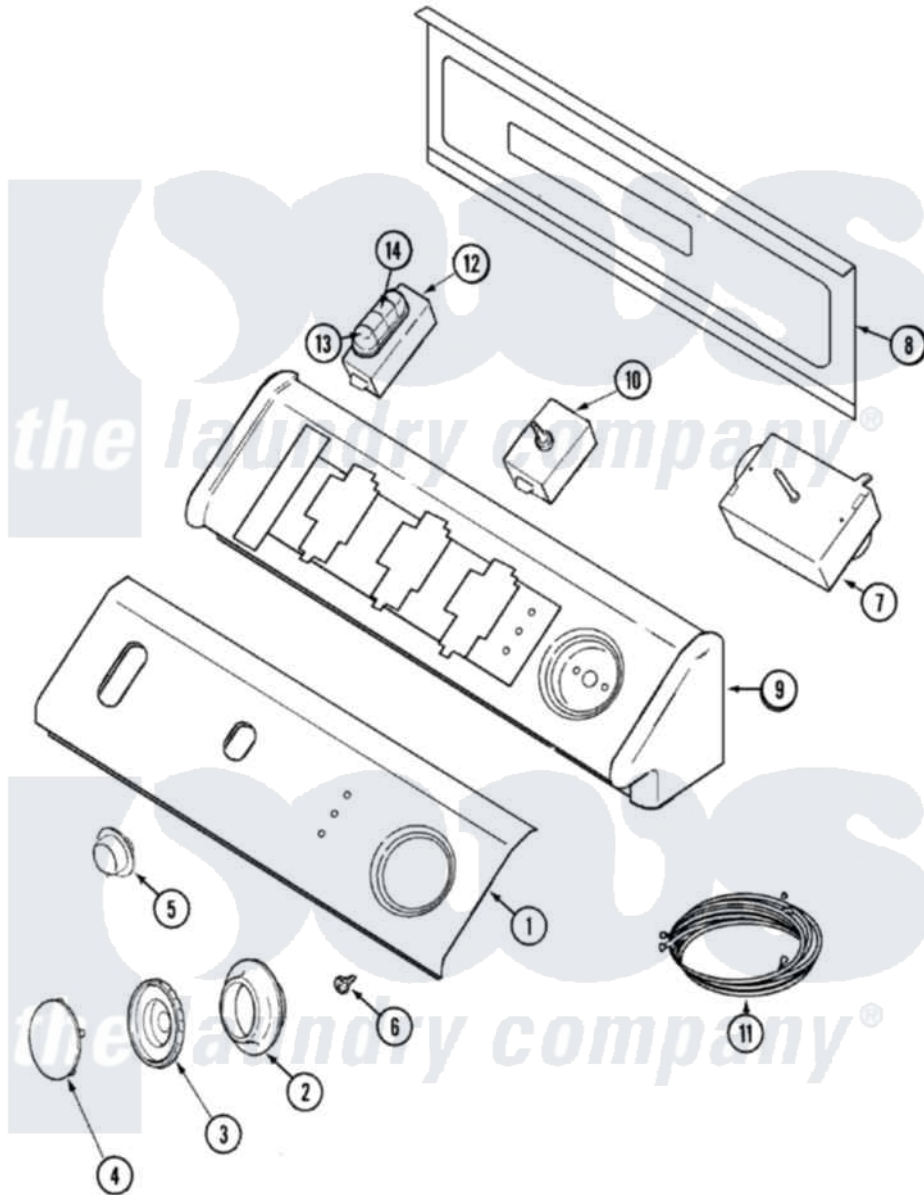

Maytag MDG6200AWQ 03 - CONTROL PANEL

Maytag [Residential Maytag MDG6200AWQ Dryer Parts](#) Parts Diagram 03 - CONTROL PANEL
 Click on the part number to view part

Item	Original Part Number	Replaced By	Status	Part Description
1	33002589			Panel, Control
"	Y22002339	8534058		Screw
2	33002332			Skirt, Timer Knob
3	22001659			Timer Knob - Grey
4	33002347			Timer Knob Insert/Cap
5	33002435			Button, Push-To-Start
6	33001690	90767		Screw, 8A X 3/8 HeX Washer Head Tapping
7	33001623			Buzzer, Non-Adjustable
"	33001632			Timer
8	216423	3370225		Screw
"	33001806		Not Available	BACK, CONSOLE PANEL
9	33002327	37001115		Console
10	33002356	33001618		Switch- PU
11	33002586			Wire Harness
12	33002591			Switch, Temperature
13	22002697			Button, Switch

14	22002698	22003875	Button- SW
15	33002450	Not Available	MANUAL, USE & CARE (SPANISH)
"	33002457	Not Available	MANUAL, USE & CARE
"	33002581	Not Available	MANUAL, USE & CARE (TRI)