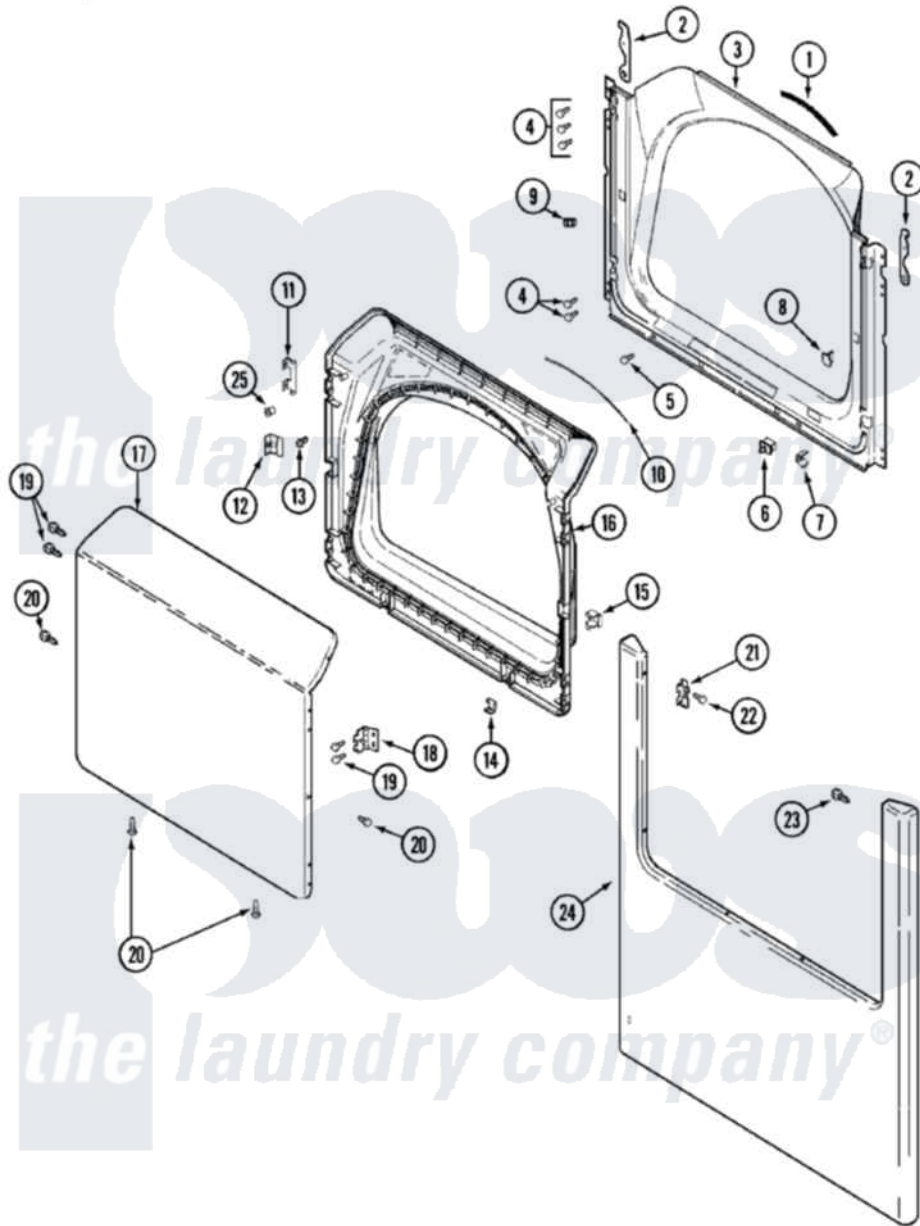

Maytag MDG6200AWQ 04 - DOOR

Maytag Residential Maytag MDG6200AWQ Dryer Parts Parts Diagram 04 - DOOR
 Click on the part number to view part

Item	Original Part Number	Replaced By	Status	Part Description
1	33001767			Seal, Shroud
2	22002247	33002597		Hook, Security
3	33002379			Shroud
4	22001995			Screw Note: Screw, Tumbler Front And Shroud
5	33001768			Screw, Shroud Note: Screw, Shroud And Outlet Duct
6	33001508	W10169313		Switch-Dor
7	33001760			Bracket, Hinge
8	33001174	LA-1003		Door Catch Kit
9	Y304578	LA-1003		Door Catch Kit
"	33001791	306436		Door Latch Kit--W
10	33002094			Seal, Door
11	22002038			Clip, Door
12	33001793			Bracket, Strike
13	33001761			Strike, Door
14	22002039			Clip, Door

15	33001763		Plug, Inner Door
16	33002351		Screw
"	33002397		Door, Inner/ W Seal
"	22002039		Clip, Door
"	22002063		Screw No.8-18AB Wafer Head
17	33002431		Panel, Door
"	22001817		Sheet, Sound Damper
18	33001759		Hinge, Door
19	22002062	98006631	Screw
20	33002351		Screw
21	33002349		Cover, Hinge Hole
22	33001787		Screw, Hinge Note: Screw, Hinge Hole Cover
23	22002012		Screw, Hinge Note: Screw, Hinge Bracket
24	22002663	Not Available	PANEL, FRONT (BISQ)
25	33001771		Bushing, Inner Door