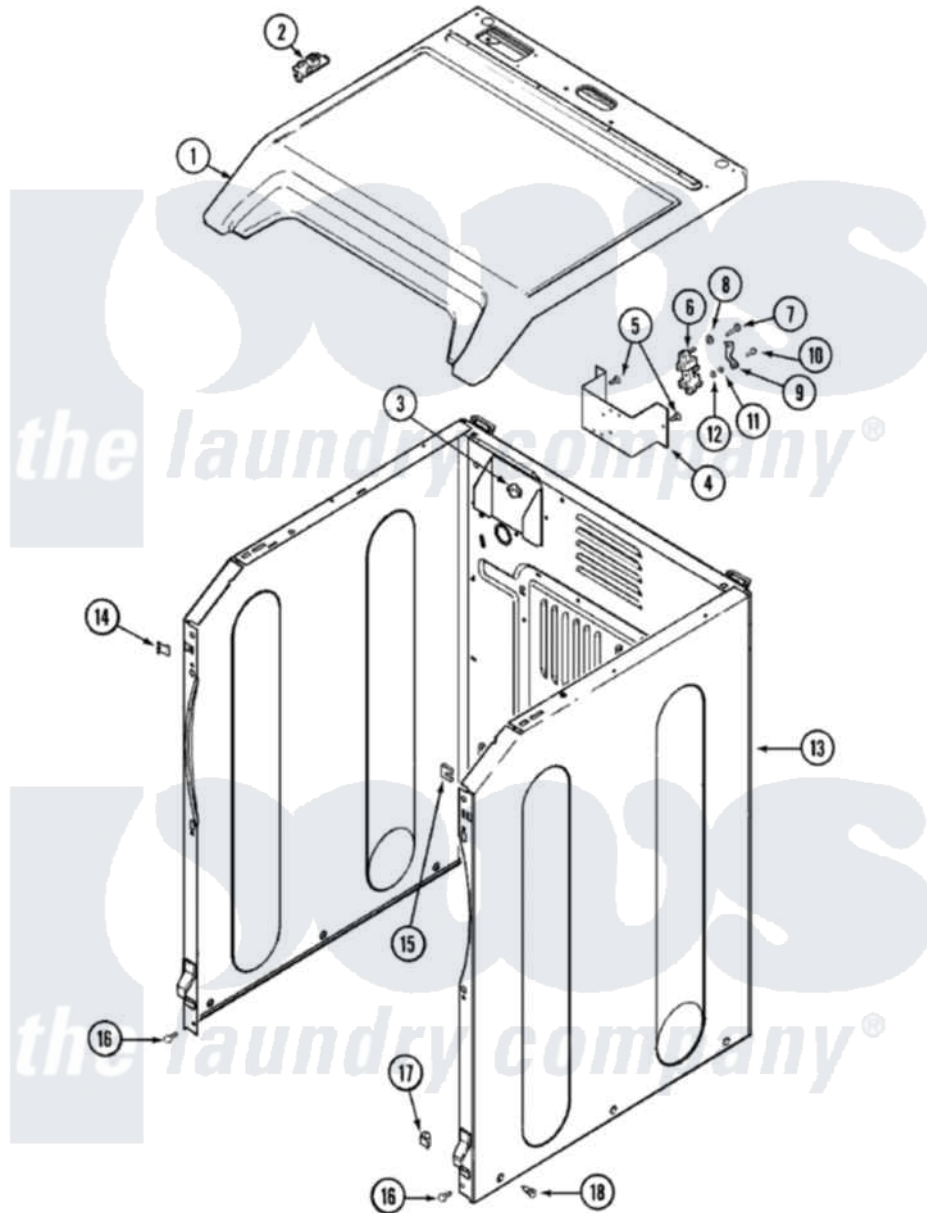

Maytag MDG6200AWW 01 - CABINET

Maytag Residential Maytag MDG6200AWW Dryer Parts Parts Diagram 01 - CABINET
 Click on the part number to view part

Item	Original Part Number	Replaced By	Status	Part Description
1	22003367	22004095		Hinge, Plastic
"	33001865			Cover, Top
"	33002627			Cover, Top
2	33001872	33002891		Pin, Locator
4	33001826		Not Available	BRACKET, TERMINAL BLOCK---NA
13	22001995			Screw Note: Screw, Tumbler Front And Shroud
"	22002548	22003639		Cabinet Assembly
"	22003367	22004095		Hinge, Plastic
"	22003582		Not Available	CABINET, ASSY. (WHT-AS PK)
"	22003639			Cabinet Assembly
14	22002049			Clip Note: Clip, Front Panel
15	213280	204439		Screw And Fstner Assembly
16	22001995			Screw Note: Screw, Tumbler Front And Shroud
17	Y310376			Clip, Door Switch Harness