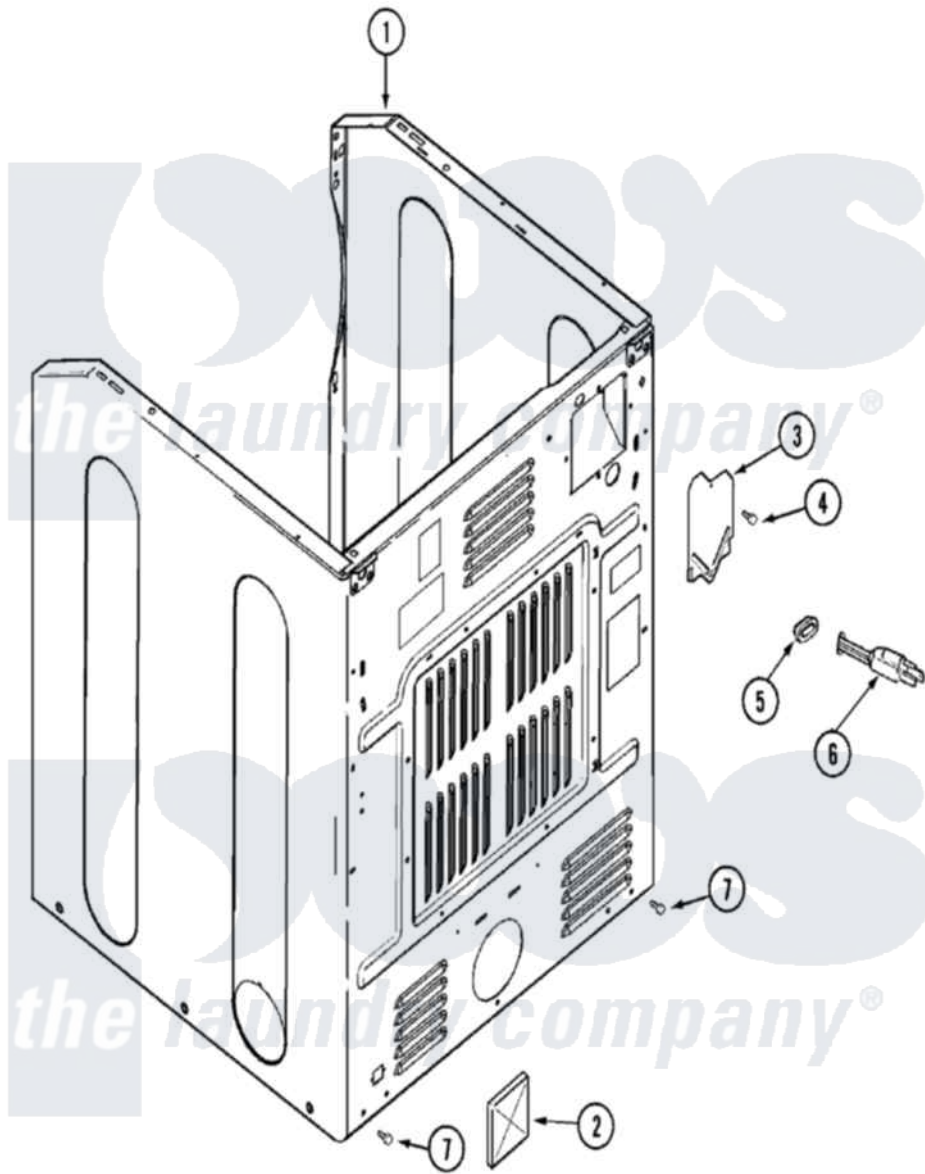

Maytag MDG6200AWW 02 - CABINET-REAR

Maytag Residential Maytag MDG6200AWW Dryer Parts Parts Diagram 02 - CABINET-REAR
 Click on the part number to view part

Item	Original Part Number	Replaced By	Status	Part Description
1	22003640			Cabinet Assembly
"	22003639			Cabinet Assembly
"	22003582		Not Available	CABINET, ASSY. (WHT-AS PK)
"	22003367	22004095		Hinge, Plastic
"	22002548	22003639		Cabinet Assembly
2	33002283			Guard, Exhaust Duct
"	W10124350		Not Available	NOT REQUIRED PART OR SEE NOTE
3	33001795			Cover, Terminal Block
4	22001995			Screw Note: Screw, Tumbler Front And Shroud
5	211881			Grommet, Cord Part Not Used-Gas Models Only
6	33002494	33002778		Power Cord
7	22001995			Screw Note: Screw, Tumbler Front And Shroud
8	33001702			Flap, Pipe