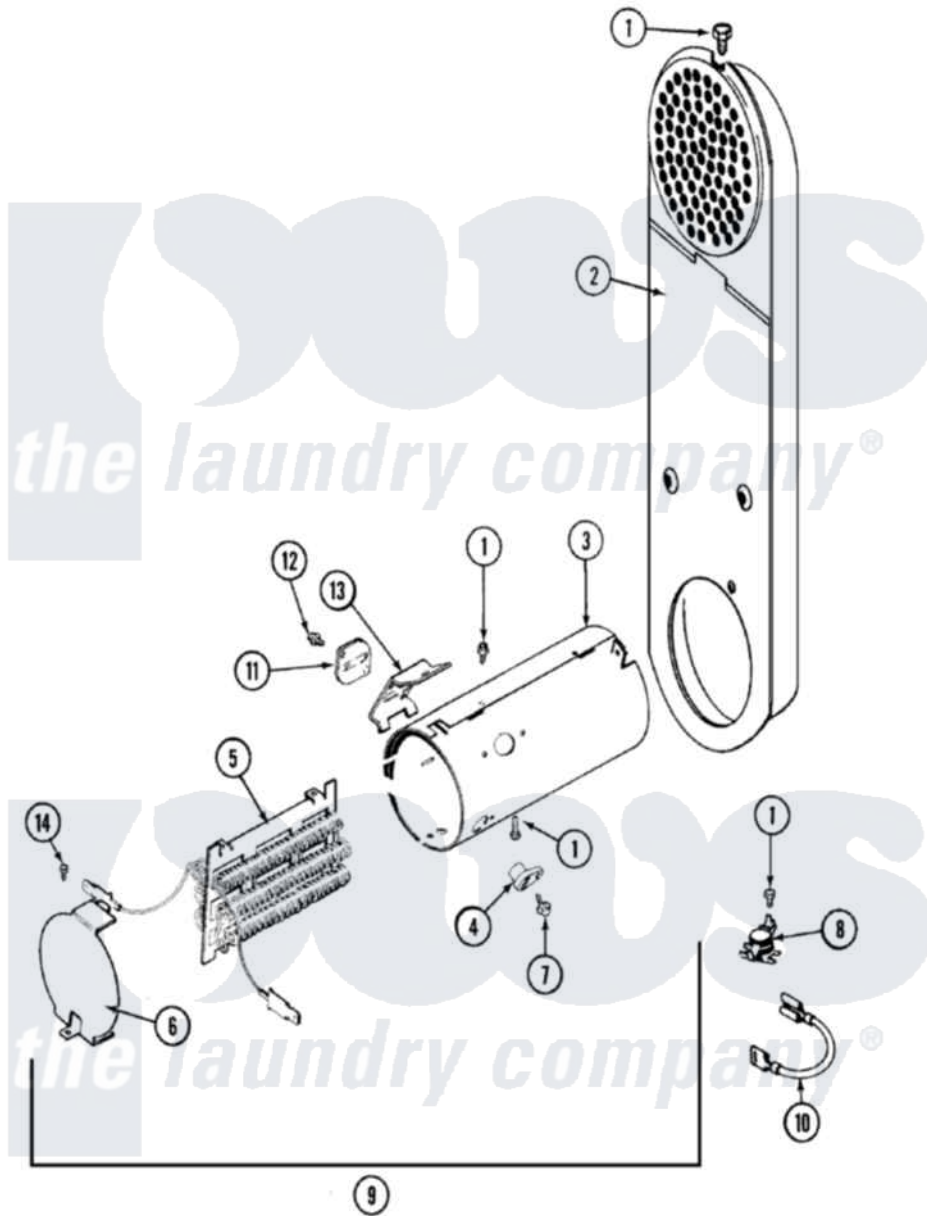

Maytag MDG6200AWW 06 - HEATER

Maytag [Residential Maytag MDG6200AWW Dryer Parts](#) Parts Diagram 06 - HEATER
 Click on the part number to view part

Item	Original Part Number	Replaced By	Status	Part Description
2	33001803	33003038		Assembly, Inlet Duct-Elec
3	314995			Enclosure, Heater
4	314998			Insulator, Terminal
5	307184	Y308612		Heater Sub-Assembly
6	314999			Shield, Radiant
7	314554		Not Available	SCREW
8	303396			Thermostat, Hi-Limit
9	307178			Heater Assembly
10	Y307173			Wire, Jumper
11	307473			Fuse, Thermal
12	33001860	W10116760		Screw
13	315346			Bracket, Thermal Fuse
14	Y308590	W10116795		Heater
"	22001996	3370225		Screw