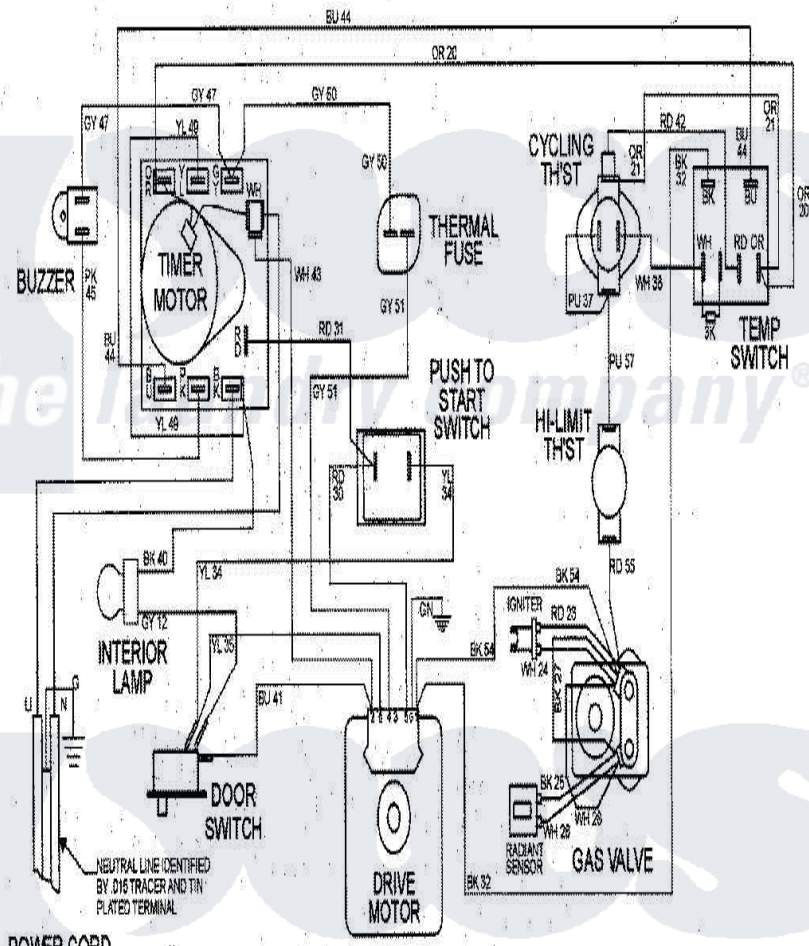

# Maytag MDG6200AWW 09 - WIRING INFORMATION

ELECTRICAL WIRING DIAGRAM

Maytag Residential Maytag MDG6200AWW Dryer Parts Parts Diagram 09 - WIRING INFORMATION  
 Click on the part number to view part

Item	Original Part Number	Replaced By	Status	Part Description
NI	15002746		Not Available	WIRING INFORMATION