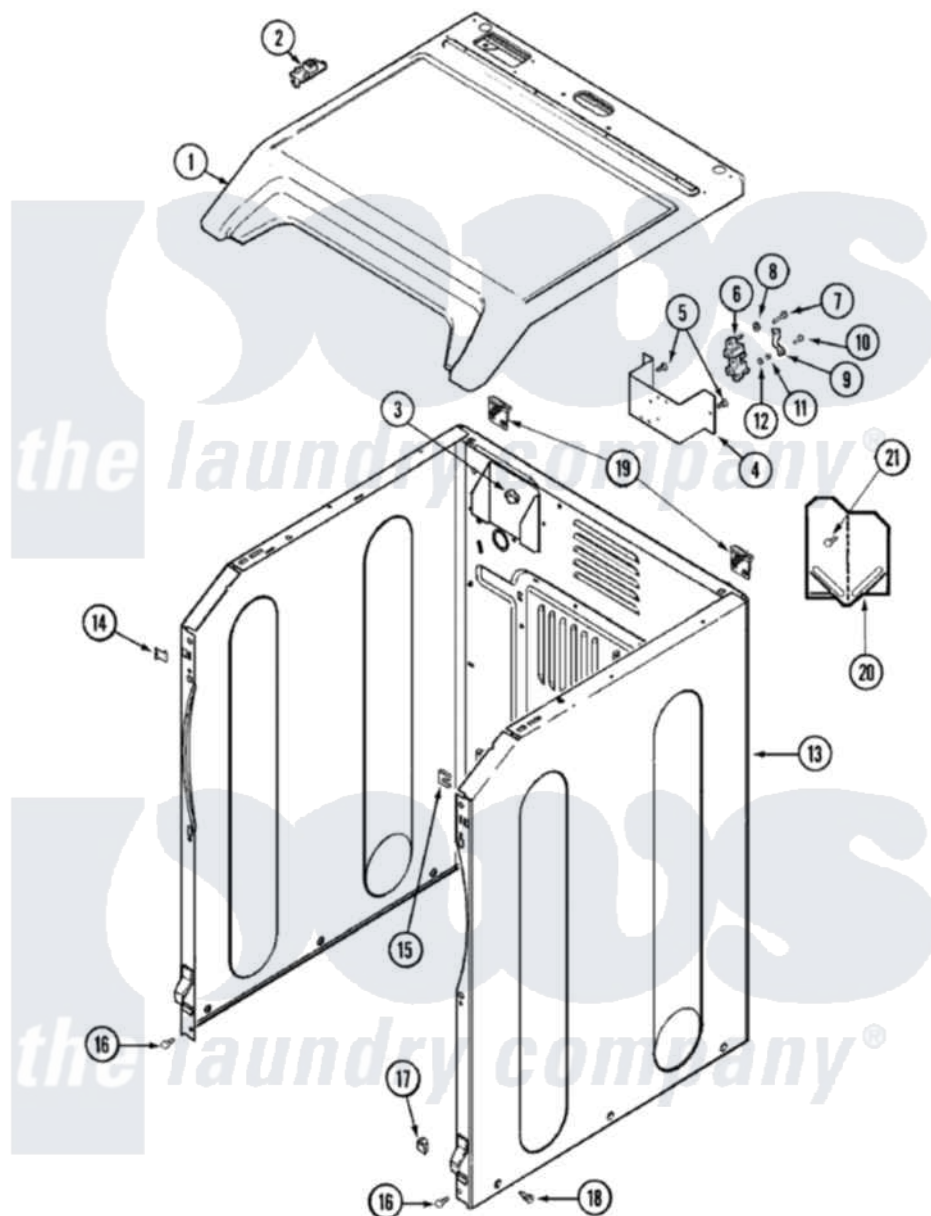

Maytag MDG6400AWQ 01 - CABINET

Maytag Residential Maytag MDG6400AWQ Dryer Parts Parts Diagram 01 - CABINET
 Click on the part number to view part

Item	Original Part Number	Replaced By	Status	Part Description
1	33002628			Cover, Top
2	33002599	33002891		Pin, Locator
3	22003298			Retainer, Wire
4	33001826		Not Available	BRACKET, TERMINAL BLOCK---NA
5	22001995			Screw Note: Screw, Tumbler Front And Shroud
6	33001244			Block, Terminal
7	Y312209	W10001200		Screw
8	Y311270			Washer, Terminal Block
9	Y312184			Strap, Grounding
10	33001245			Screw---NA
11	311484	112432		Nut
12	311093			Washer, Terminal Connection
13	22003640			Cabinet Assembly
14	22002049			Clip Note: Clip, Front Panel
15	213280	204439		Screw And Fstner Assembly

16	22001995		Screw Note: Screw, Tumbler Front And Shroud
17	Y310376		Clip, Door Switch Harness
18	213007		Xfor Cabinet See Cabinet, Back
19	22001995		Screw Note: Screw, Tumbler Front And Shroud
"	22003367	22004095	Hinge, Plastic
20	33001795		Cover, Terminal Block
21	22001995		Screw Note: Screw, Tumbler Front And Shroud
22	Y310376		Clip, Door Switch Harness