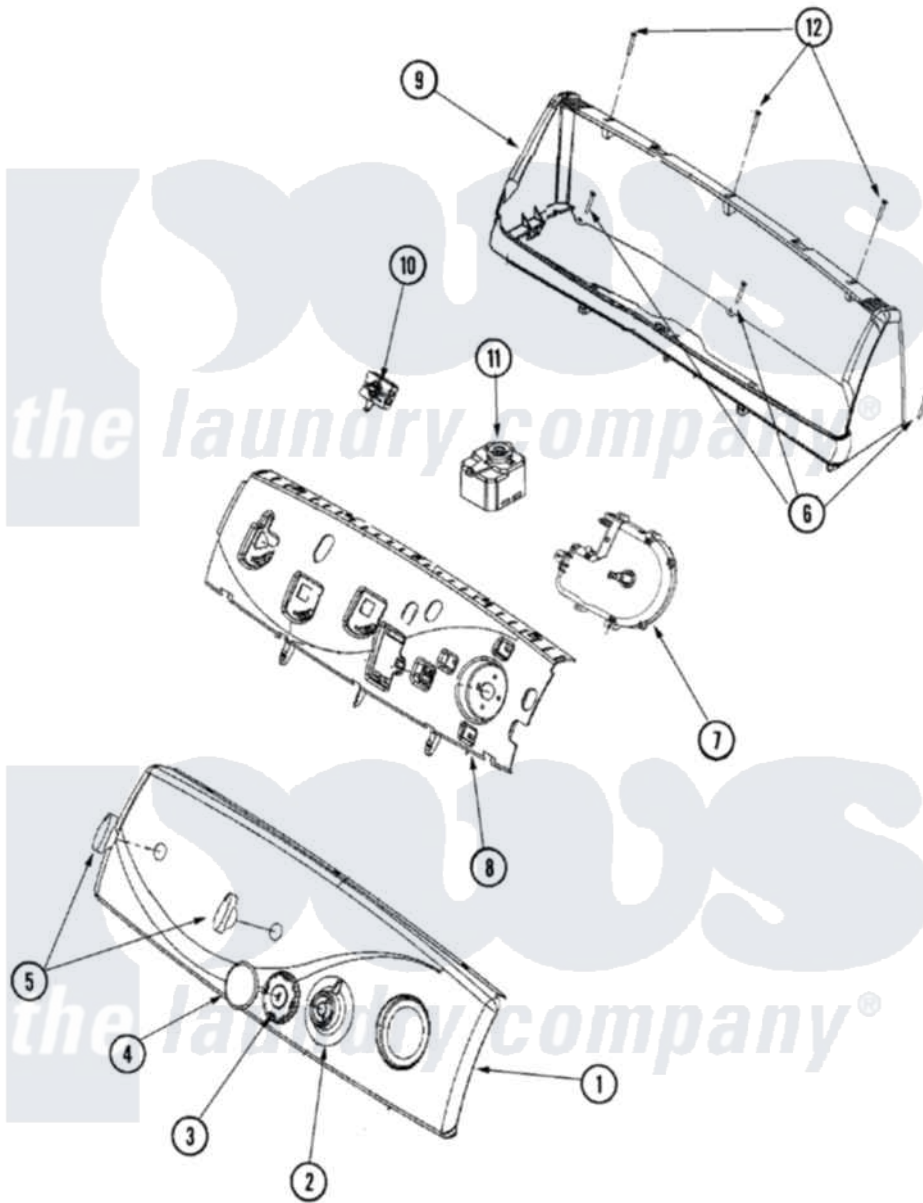

Maytag MDG6400AWQ 02 - CONTROL PANEL

Maytag [Residential Maytag MDG6400AWQ Dryer Parts](#) Parts Diagram 02 - CONTROL PANEL
 Click on the part number to view part

Item	Original Part Number	Replaced By	Status	Part Description
1	33002727	33002900		Facia - Bisque
2	22003954		Not Available	TIMER DIAL SKIRT (BSQ)
3	22003993			Timer Knob
4	22003990			Timer Cap
5	22004050		Not Available	ENG. TOL. COMPENSATOR (SPACER)
"	22003988	22003987		Control Knob White
6	33001855	33002917		Screw, No.10-16
7	33002803			Timer
"	33002748	33002855		Timer
8	33002738			Dryer Switch Support
9	22003975			Console Housing
10	33002725			4 Pos. Rotary Temp. Switch
11	33002750			Buzzer Switch
12	22003938	8534058		Screw