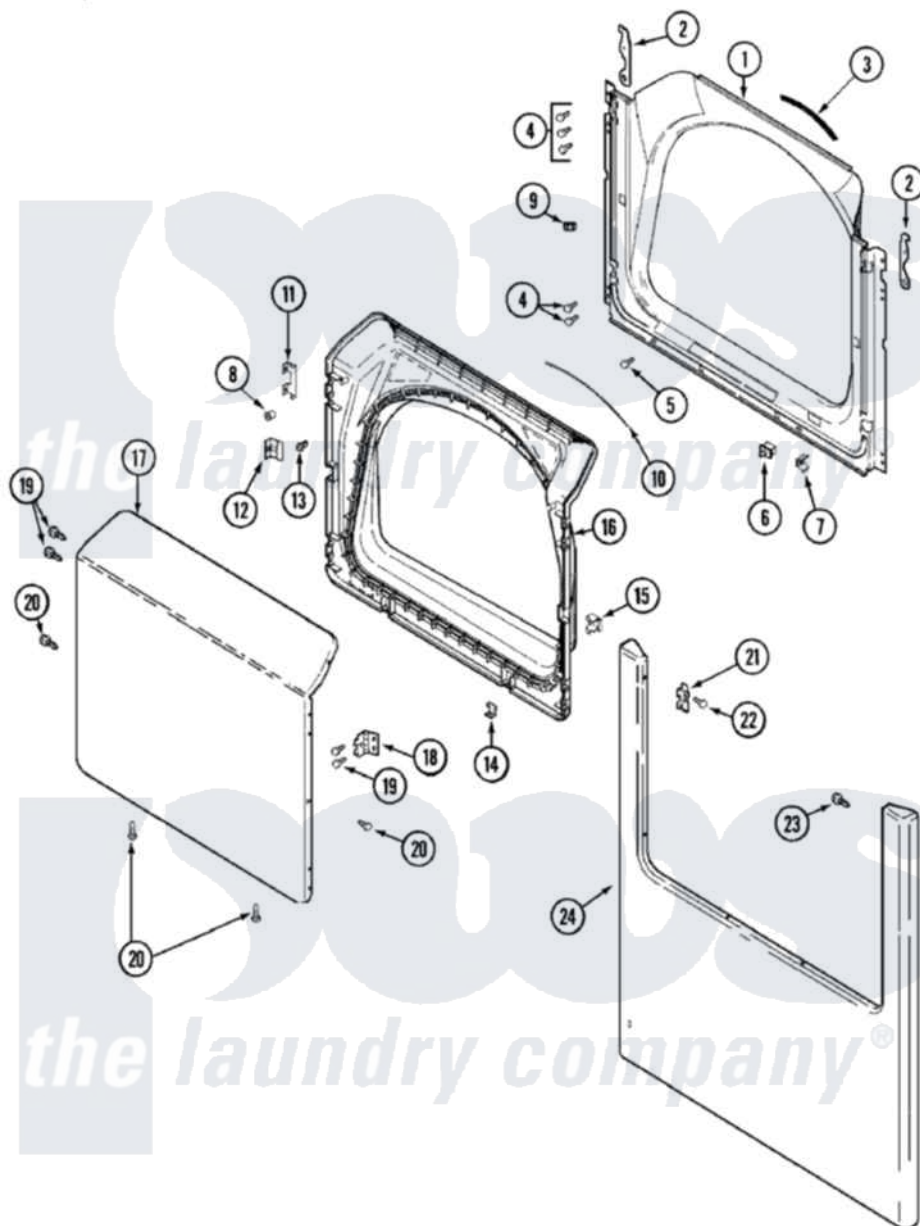

# Maytag MDG6400AWQ 03 - DOOR

Maytag Residential Maytag MDG6400AWQ Dryer Parts Parts Diagram 03 - DOOR  
 Click on the part number to view part

Item	Original Part Number	Replaced By	Status	Part Description
1	<a href="#">33002379</a>			Shroud
2	<a href="#">33002597</a>			Hook, Security
3	<a href="#">33001767</a>			Seal, Shroud
4	<a href="#">22001995</a>			Screw Note: Screw, Tumbler Front And Shroud
5	<a href="#">33001768</a>			Screw, Shroud Note: Screw, Shroud And Outlet Duct
6	33001508	<a href="#">W10169313</a>		Switch-Dor
7	<a href="#">33001760</a>			Bracket, Hinge
8	<a href="#">33001771</a>			Bushing, Inner Door
9	Y304578	<a href="#">LA-1003</a>		Door Catch Kit
"	33001791	<a href="#">306436</a>		Door Latch Kit--W
10	<a href="#">33002094</a>			Seal, Door
11	<a href="#">22002038</a>			Clip, Door
12	<a href="#">33001793</a>			Bracket, Strike
13	<a href="#">33001761</a>			Strike, Door
14	<a href="#">22002039</a>			Clip, Door

15	<a href="#">33001763</a>		Plug, Inner Door
16	<a href="#">33002351</a>		Screw
"	<a href="#">22002063</a>		Screw No.8-18AB Wafer Head
"	<a href="#">22002039</a>		Clip, Door
"	<a href="#">33002397</a>		Door, Inner/ W Seal
17	<a href="#">33002787</a>		Outer Door As-Pack
"	<a href="#">22001817</a>		Sheet, Sound Damper
18	<a href="#">33001759</a>		Hinge, Door
19	22002062	<a href="#">98006631</a>	Screw
20	<a href="#">33002351</a>		Screw
21	<a href="#">33002349</a>		Cover, Hinge Hole
22	<a href="#">33001787</a>		Screw, Hinge Note: Screw, Hinge Hole Cover
23	<a href="#">22002012</a>		Screw, Hinge Note: Screw, Hinge Bracket
24	22002663	Not Available	PANEL, FRONT (BISQ)