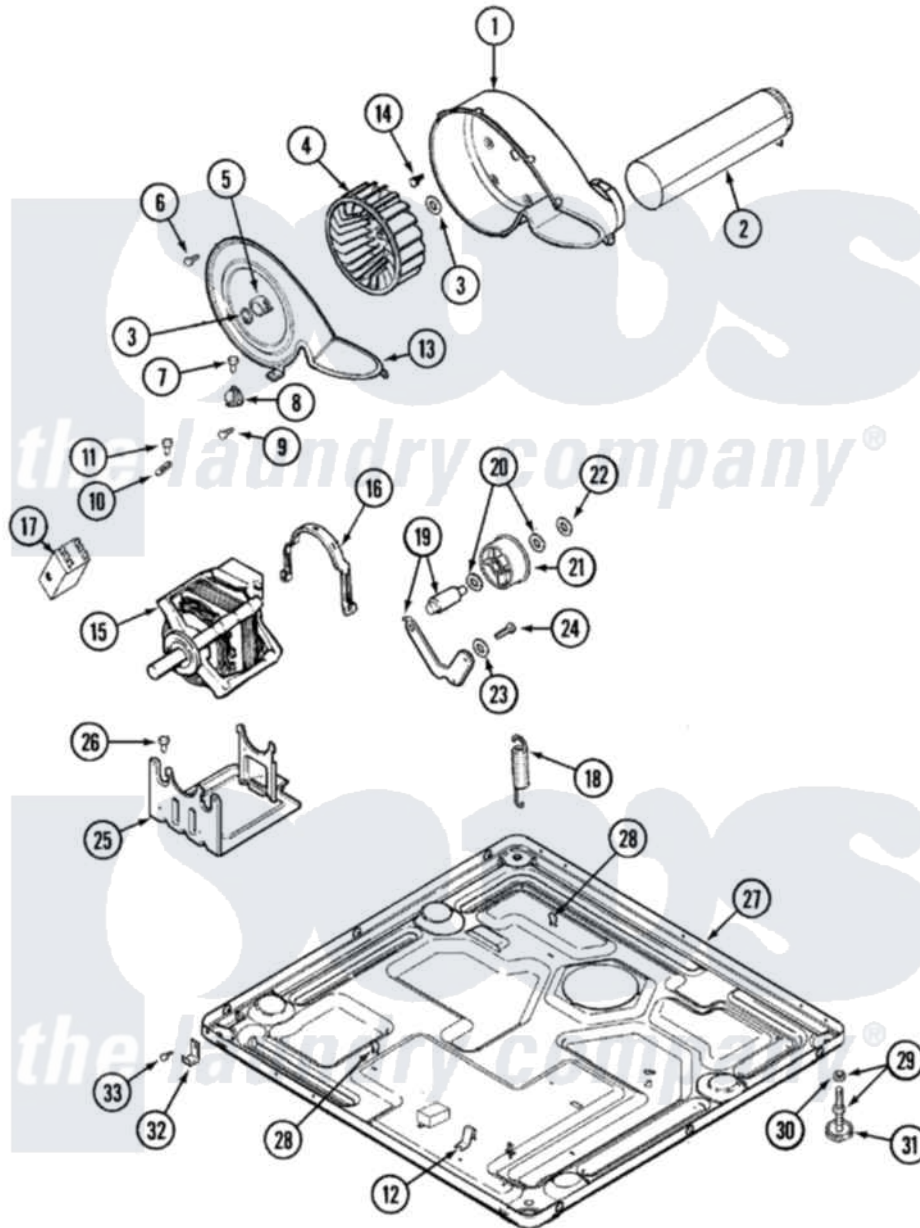

# Maytag MDG6400AWQ 05 - MOTOR DRIVE

Maytag Residential Maytag MDG6400AWQ Dryer Parts Parts Diagram 05 - MOTOR DRIVE  
 Click on the part number to view part

Item	Original Part Number	Replaced By	Status	Part Description
1	<a href="#">33001789</a>			Housing, Blower
2	211294	<a href="#">90767</a>		Screw, 8A X 3/8 HeX Washer Head Tapping
"	<a href="#">33001800</a>			Duct Assembly, Exhaust
3	410233	<a href="#">9703438</a>		Ring-Retrn
4	<a href="#">33002797</a>			Wheel, Blower
"	<a href="#">33001790</a>			Wheel, Blower
5	<a href="#">312967</a>			Clamp, Blower Housing
6	33001855	<a href="#">33002917</a>		Screw, No.10-16
7	<a href="#">Y313561</a>			Screw----NA
8	<a href="#">307250</a>			Thermostat, Multi-Temp
9	22002925	<a href="#">3370225</a>		Screw
10	<a href="#">33001762</a>			Fuse, Thermal
11	211294	<a href="#">90767</a>		Screw, 8A X 3/8 HeX Washer Head Tapping
12	<a href="#">22002244</a>			Clip, Grounding
13	<a href="#">303395</a>			Thermostat, Hi-Limit