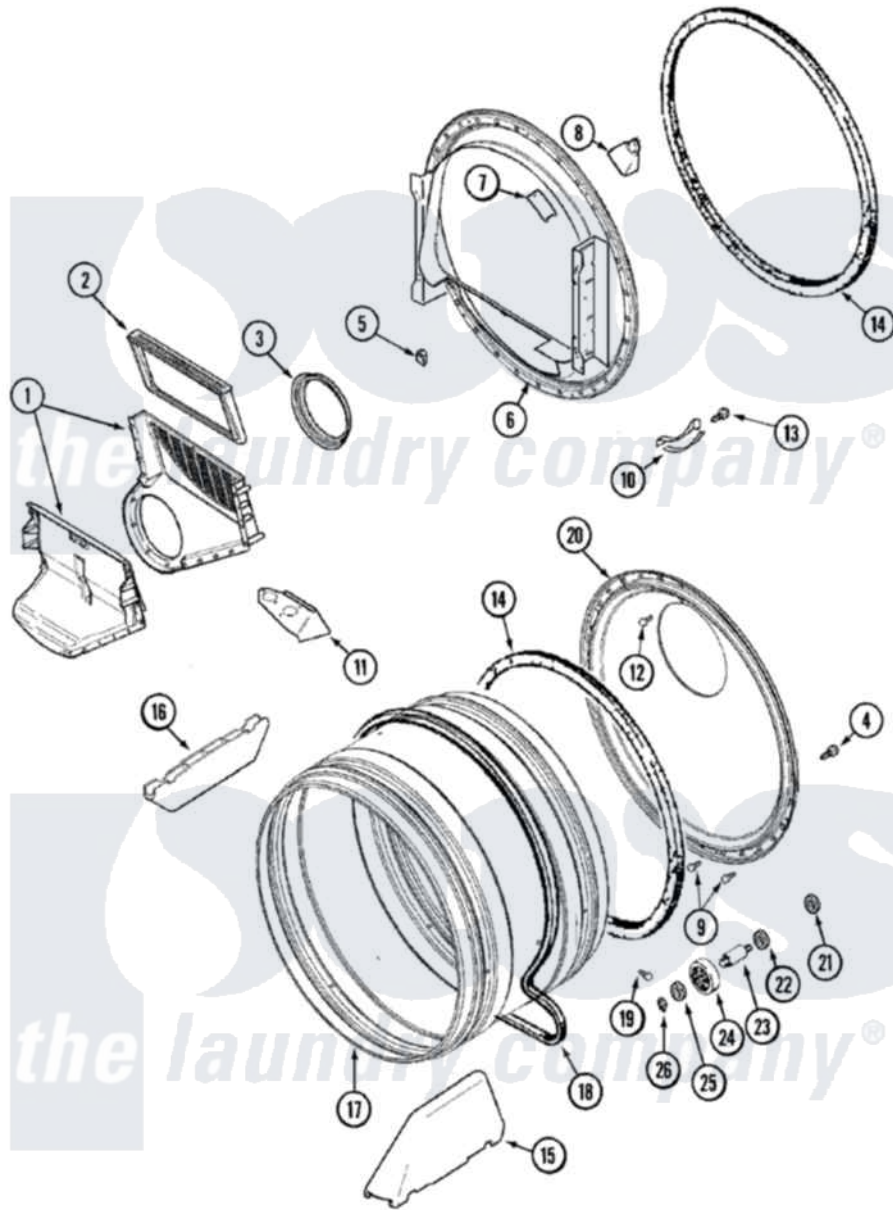

Maytag MDG6400AWQ 07 - TUMBLER

Maytag Residential Maytag MDG6400AWQ Dryer Parts Parts Diagram 07 - TUMBLER
 Click on the part number to view part

Item	Original Part Number	Replaced By	Status	Part Description
1	33001799			Outlet Duct Assembly Note: Outlet Duct Assembly
2	33001808			Filter, Lint
3	33002560			Seal, Blower
4	33002190			SCrew, C BraCe, BraCket, Cabinet
5	22003298			Retainer, Wire
6	33001903			Front, Tumbler
7	33001869			Lens, Drum Light
"	33001855	33002917		Screw, No.10-16
8	22002263			Lamp
"	33001870		Not Available	HOLDER, LAMP (W/HOUSING) NOTE: LAMP (W/HOUSING & HOLDER)
9	211294	90767		Screw, 8A X 3/8 HeX Washer Head Tapping
10	306508			Tumbler Bearing Kit ---W
11	33001837			Cover, Thermostat

12	210932		Screw, No.8 X 9/16 Ctsk Note: Screw, Inlet Duct
13	210720		Rivet, Bearing To Tumbler Fmt
14	33001807		Seal, Tumbler
15	33001756	33002032	Baffle
16	33001755		Baffle
17	33001889		Tumbler
18	33002535		V-Belt
19	33001788	33002973	Screw, No.9-15 X 1.00 Hx WS
20	33003037		Tumbler Back And Seal
"	33002779		Tumbler Back And Seal As- Pack
21	33001443		Nut, Hex
22	Y312527		Washer, Idler Shaft
23	Y312948	6-3129480	Shaft- Tumbler
24	Y303373	12001541	Drum Roller/Washer Assembly--W
25	312535		Washer, Vault Mounting Brk.
26	410233	9703438	Ring-Retrn