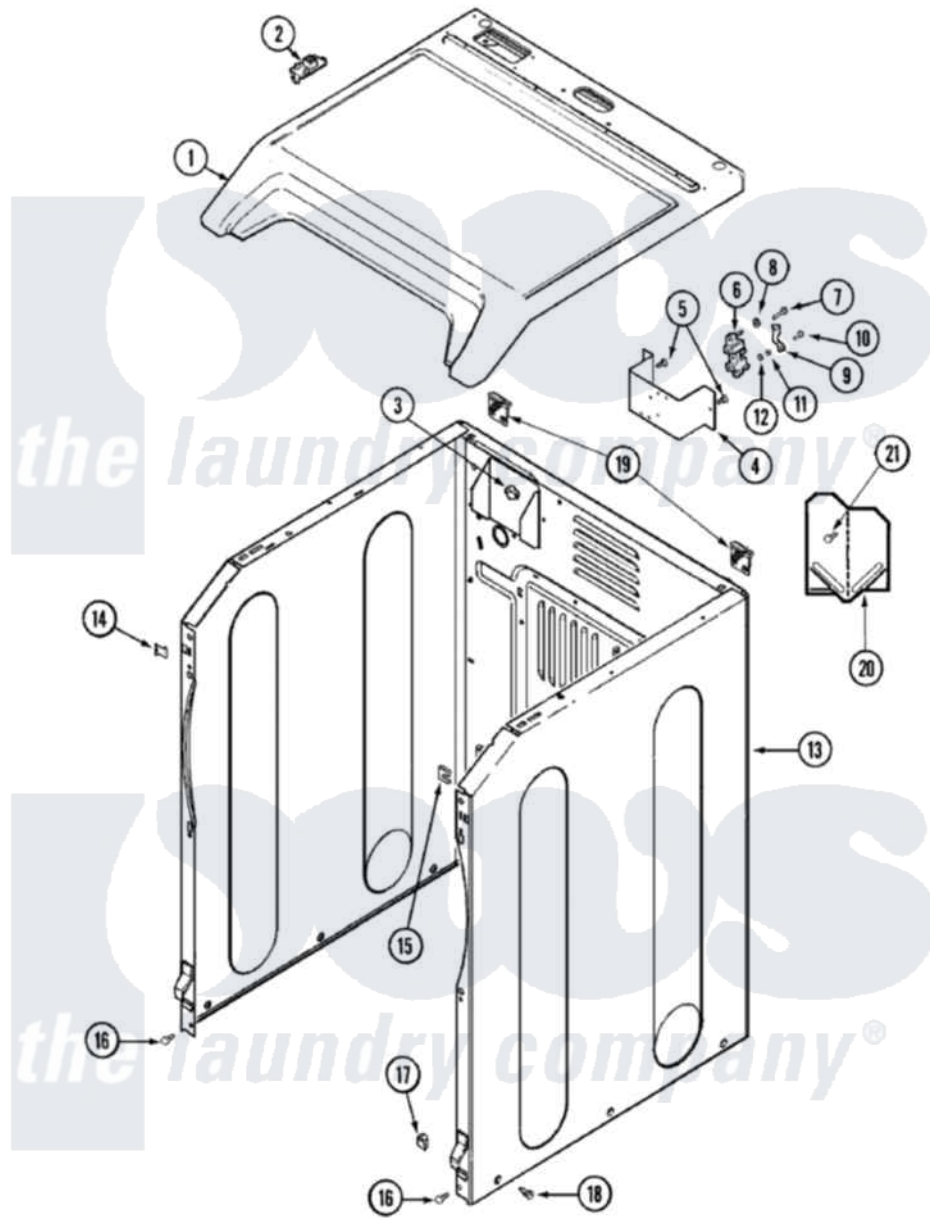

# Maytag MDG6400AWW 01 - CABINET

Maytag Residential Maytag MDG6400AWW Dryer Parts Parts Diagram 01 - CABINET  
 Click on the part number to view part

Item	Original Part Number	Replaced By	Status	Part Description
1	<a href="#">33002627</a>			Cover, Top
2	33002599	<a href="#">33002891</a>		Pin, Locator
3	<a href="#">22003298</a>			Retainer, Wire
4	33001826		Not Available	BRACKET, TERMINAL BLOCK---NA
5	<a href="#">22001995</a>			Screw Note: Screw, Tumbler Front And Shroud
6	<a href="#">33001244</a>			Block, Terminal
7	Y312209	<a href="#">W10001200</a>		Screw
8	<a href="#">Y311270</a>			Washer, Terminal Block
9	<a href="#">Y312184</a>			Strap, Grounding
10	<a href="#">33001245</a>			Screw---NA
11	311484	<a href="#">112432</a>		Nut
12	<a href="#">311093</a>			Washer, Terminal Connection
13	<a href="#">22003639</a>			Cabinet Assembly
"	<a href="#">22003556</a>			Screw, Baffle
14	<a href="#">22002049</a>			Clip Note: Clip, Front Panel

15	213280	<a href="#">204439</a>	Screw And Fstner Assembly
16	<a href="#">22001995</a>		Screw Note: Screw, Tumbler Front And Shroud
17	<a href="#">Y310376</a>		Clip, Door Switch Harness
18	<a href="#">213007</a>		Xfor Cabinet See Cabinet, Back
19	22003367	<a href="#">22004095</a>	Hinge, Plastic
"	<a href="#">22001995</a>		Screw Note: Screw, Tumbler Front And Shroud
20	<a href="#">33001795</a>		Cover, Terminal Block
21	<a href="#">22001995</a>		Screw Note: Screw, Tumbler Front And Shroud
22	<a href="#">Y310376</a>		Clip, Door Switch Harness