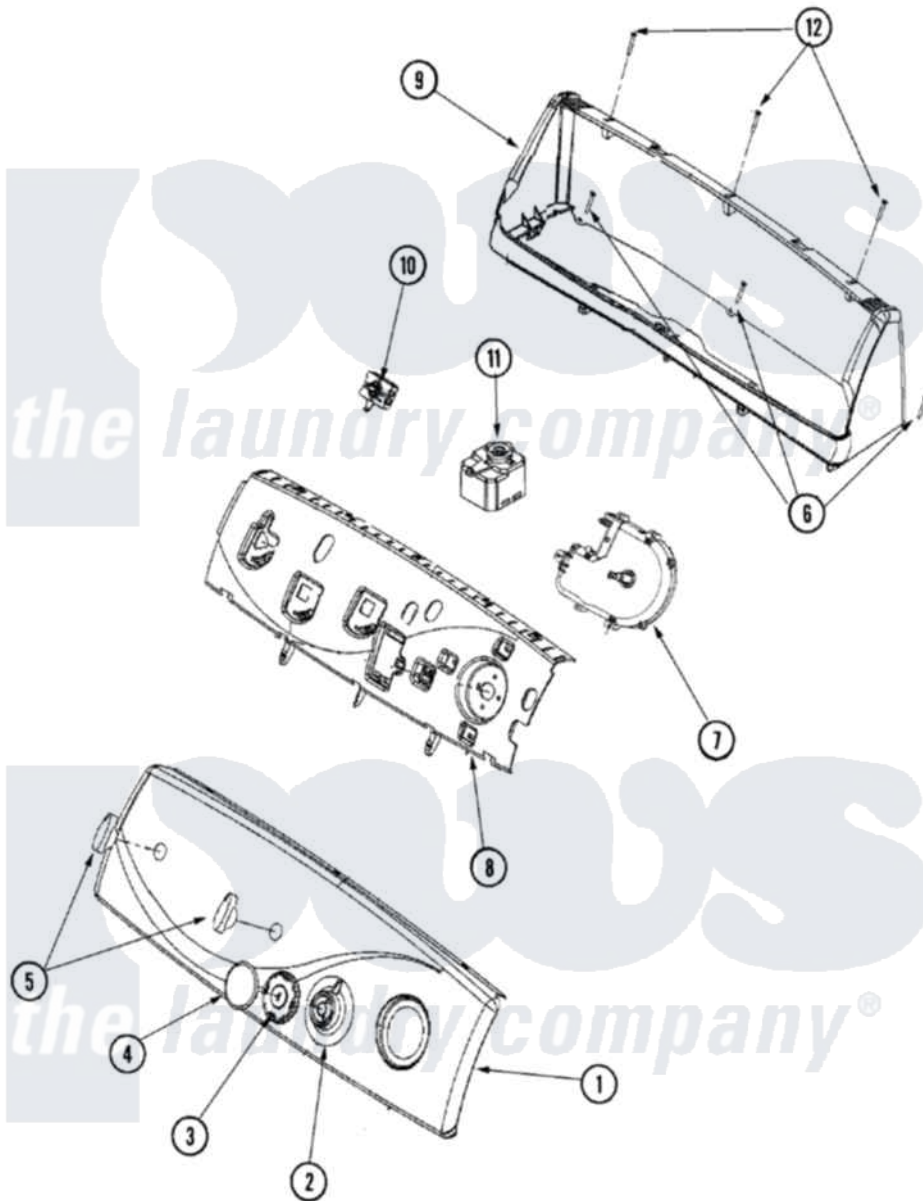

Maytag MDG6400AWW 02 - CONTROL PANEL

Maytag [Residential Maytag MDG6400AWW Dryer Parts](#) Parts Diagram 02 - CONTROL PANEL
 Click on the part number to view part

Item	Original Part Number	Replaced By	Status	Part Description
1	33002726		Not Available	FACIA, CONTROL PANEL
2	22003953	22004165		Timer Dial Skirt
3	22003993			Timer Knob
4	22003989			Timer Cap White
5	22004050		Not Available	ENG. TOL. COMPENSATOR (SPACER)
"	22003987			Control Knob White
6	33001855	33002917		Screw, No.10-16
7	33002803			Timer
"	33002748	33002855		Timer
8	33002738			Dryer Switch Support
9	22003960		Not Available	CONSOLE HOUSING (WHT)
10	33002725			4 Pos. Rotary Temp. Switch
11	33002750			Buzzer Switch
12	22003938	8534058		Screw