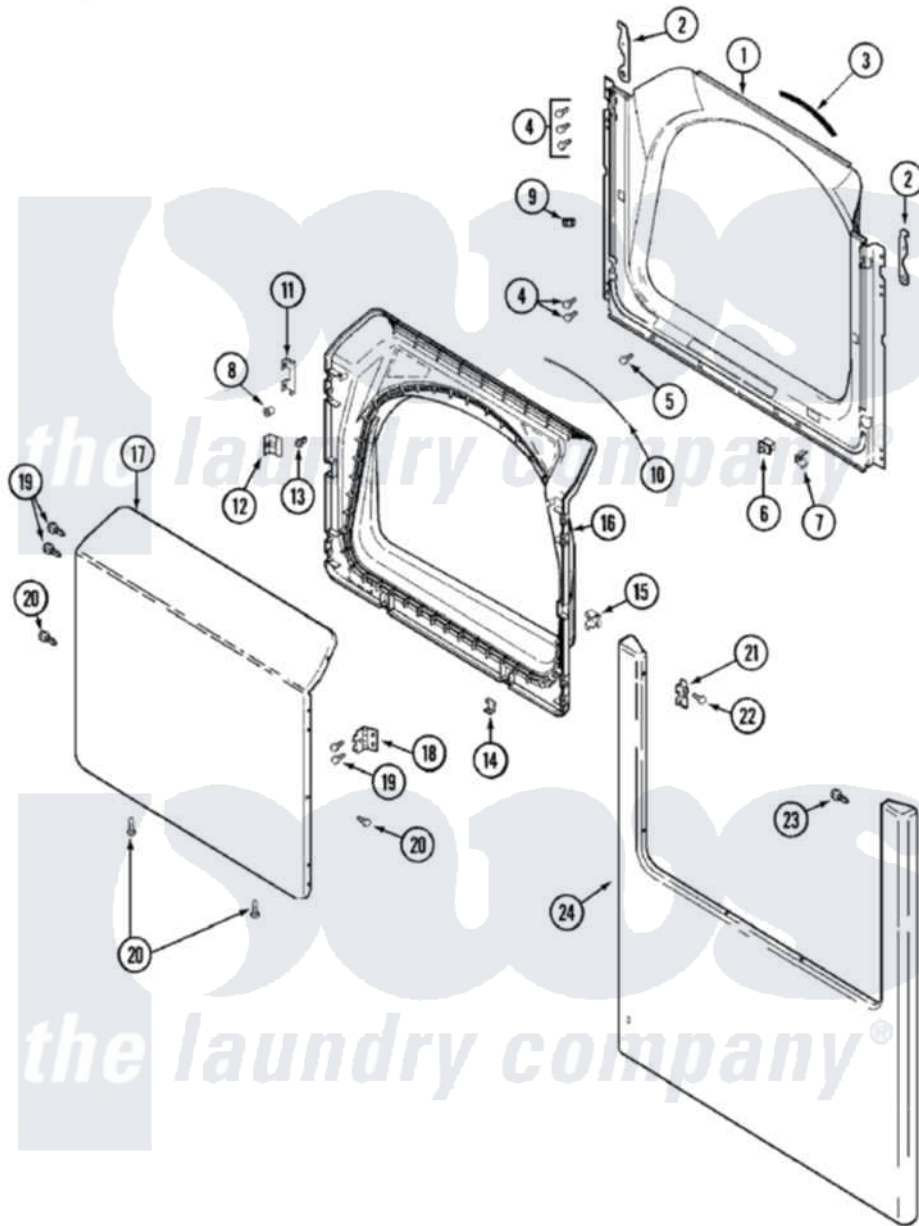

Maytag MDG6400AWW 03 - DOOR

Maytag Residential Maytag MDG6400AWW Dryer Parts Parts Diagram 03 - DOOR
 Click on the part number to view part

Item	Original Part Number	Replaced By	Status	Part Description
1	33001778			Shroud
2	33002597			Hook, Security
3	33001767			Seal, Shroud
4	22001995			Screw Note: Screw, Tumbler Front And Shroud
5	33001768			Screw, Shroud Note: Screw, Shroud And Outlet Duct
6	33001508	W10169313		Switch-Dor
7	33001760			Bracket, Hinge
8	33001771			Bushing, Inner Door
9	33001791	306436		Door Latch Kit--W
"	Y304578	LA-1003		Door Catch Kit
10	33002094			Seal, Door
11	22002038			Clip, Door
12	33001793			Bracket, Strike
13	33001761			Strike, Door
14	22002039			Clip, Door

15	33001763		Plug, Inner Door
16	33001750		Door, Inner/ W Seal
"	22002063		Screw No.8-18AB Wafer Head
"	22002039		Clip, Door
"	33002351		Screw
17	33002786		Outer Door As-Pack
"	22001817		Sheet, Sound Damper
18	33001759		Hinge, Door
19	22002062	98006631	Screw
20	22002063		Screw No.8-18AB Wafer Head
21	33001764		Cover, Hinge Hole
22	33001787		Screw, Hinge Note: Screw, Hinge Hole Cover
23	22002012		Screw, Hinge Note: Screw, Hinge Bracket
24	22002836		Panel, Front