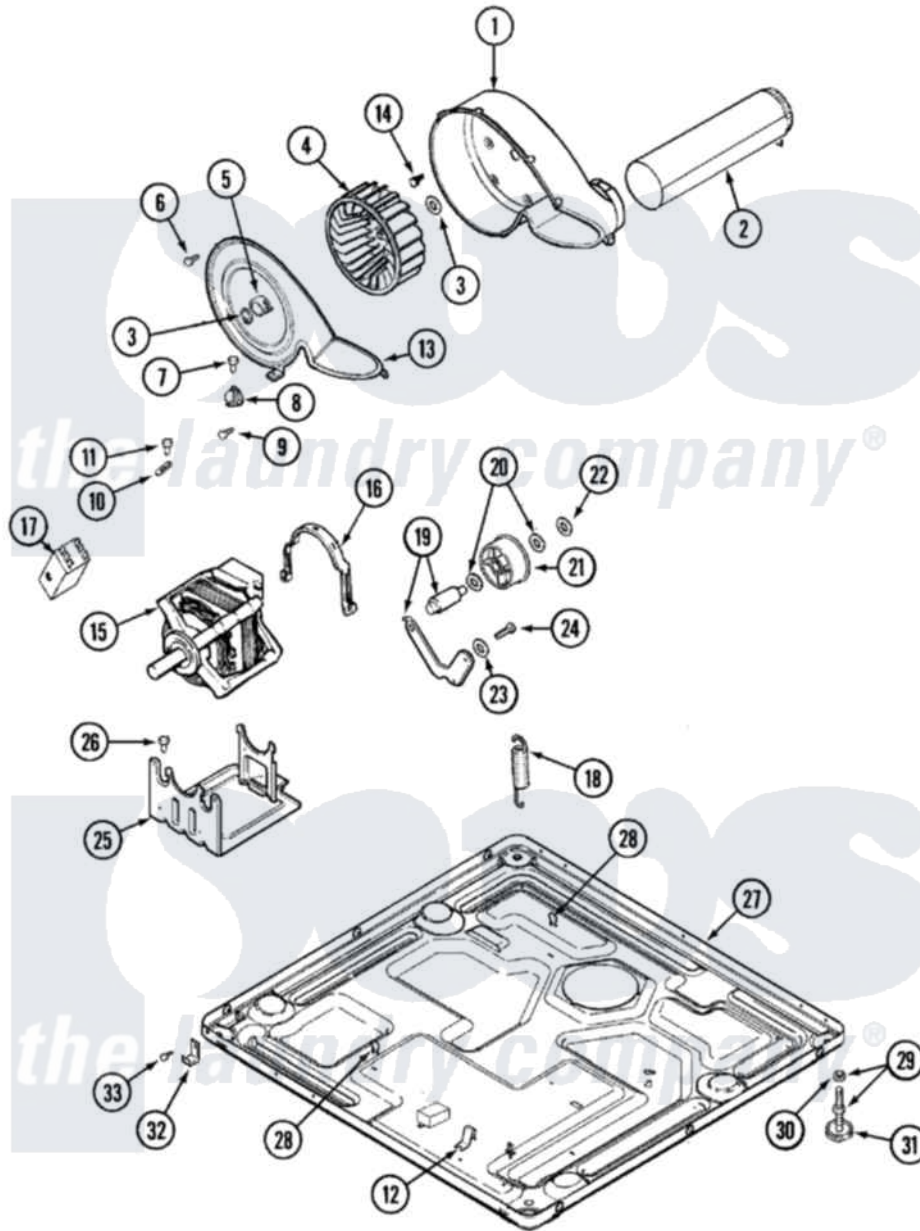

Maytag MDG6400AWW 05 - MOTOR DRIVE

Maytag [Residential Maytag MDG6400AWW Dryer Parts](#) Parts Diagram 05 - MOTOR DRIVE
 Click on the part number to view part

Item	Original Part Number	Replaced By	Status	Part Description
1	33001789			Housing, Blower
2	211294	90767		Screw, 8A X 3/8 HeX Washer Head Tapping
"	33001800			Duct Assembly, Exhaust
3	410233	9703438		Ring-Retrn
4	33002797			Wheel, Blower
"	33001790			Wheel, Blower
5	312967			Clamp, Blower Housing
6	33001855	33002917		Screw, No.10-16
7	Y313561			Screw----NA
8	307250			Thermostat, Multi-Temp
9	22002925	3370225		Screw
10	33001762			Fuse, Thermal
11	211294	90767		Screw, 8A X 3/8 HeX Washer Head Tapping
12	22002244			Clip, Grounding
13	303395			Thermostat, Hi-Limit

"	33001873		Cover, Blower Housing----NA
14	Y310632	1163839	Screw
15	33002478		Motor
"	33002795		Motor, Drive 60Hz
16	33002221	Y015825	Clip, Motor To Motor Support
17	22003854	22003858	EMI Suppression Filter, 16a
18	33002460	33002459	Assembly, Spring And Plug
"	33002157		Grommet
19	33001840	6-3705180	Idler Arm
20	Y312527		Washer, Idler Shaft
21	33001783	6-3700340	Bearing- I
22	312958	354987	Ring, Retaining
23	315772		Sleeve, Idler Arm
24	Y014874		Screw, Idler Arm And Sleeve
25	Y313561		Screw----NA
"	33002466	33002817	Motor Support, Offset
26	Y313561		Screw----NA
27	33002465	Not Available	BASE, (LWR)----NA
28	410490		Spring, Retainer Wire Harness
29	Y305086		Adjustable Leg And Nut
30	Y052740	62739	Nut, Lock
31	Y314137		Foot, Rubber
32	22002239		Clip, Front Panel
33	33002190		SCrew, C BraCe, BraCket, Cabinet