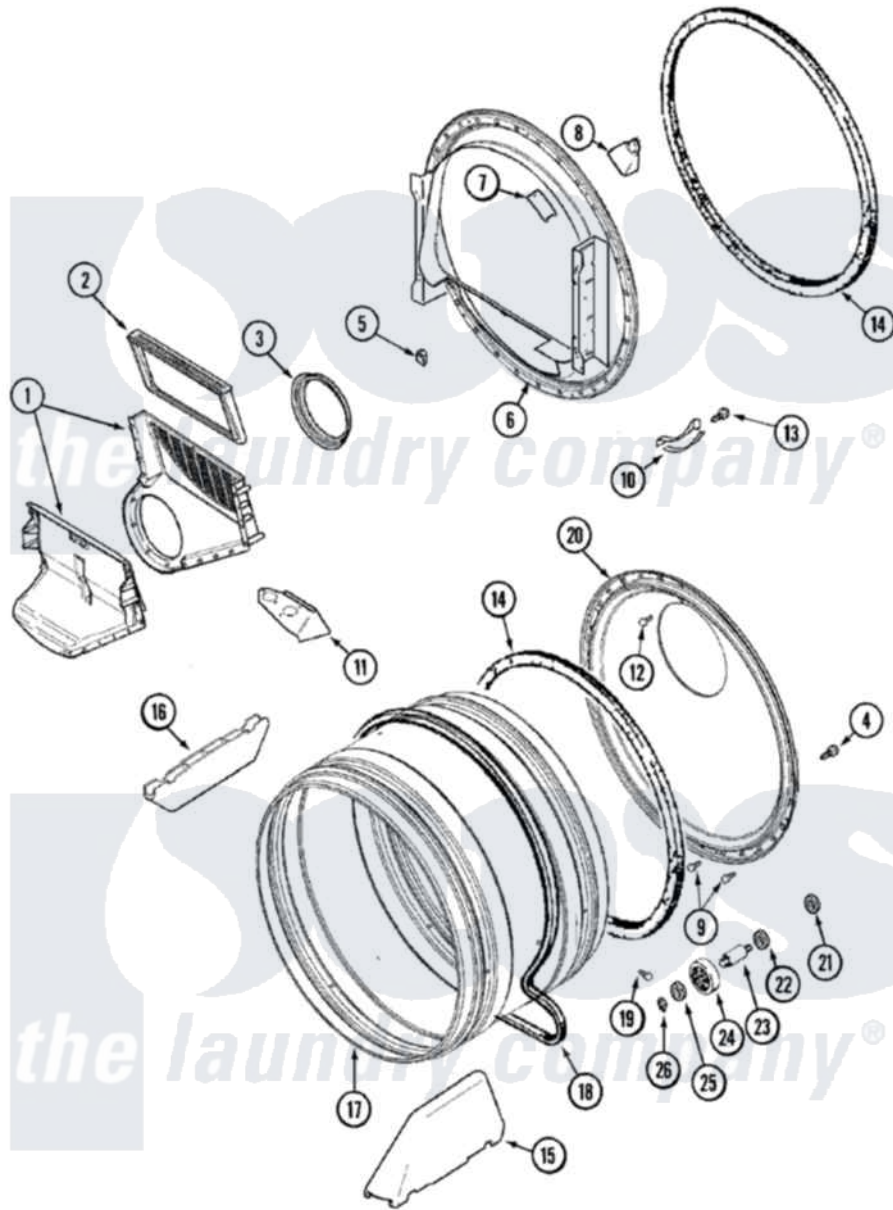

# Maytag MDG6400AWW 07 - TUMBLER

Maytag [Residential Maytag MDG6400AWW Dryer Parts](#) Parts Diagram 07 - TUMBLER  
 Click on the part number to view part

Item	Original Part Number	Replaced By	Status	Part Description
1	<a href="#">33001799</a>			Outlet Duct Assembly Note: Outlet Duct Assembly
2	<a href="#">33001808</a>			Filter, Lint
3	<a href="#">33002560</a>			Seal, Blower
4	<a href="#">33002190</a>			SCrew, C BraCe, BraCket, Cabinet
5	<a href="#">22003298</a>			Retainer, Wire
6	<a href="#">33001903</a>			Front, Tumbler
7	<a href="#">33001869</a>			Lens, Drum Light
"	33001855	<a href="#">33002917</a>		Screw, No.10-16
8	<a href="#">22002263</a>			Lamp
"	33001870		Not Available	HOLDER, LAMP (W/HOUSING) NOTE: LAMP (W/HOUSING & HOLDER)
9	211294	<a href="#">90767</a>		Screw, 8A X 3/8 HeX Washer Head Tapping
10	<a href="#">306508</a>			Tumbler Bearing Kit ---W
11	<a href="#">33001837</a>			Cover, Thermostat

12	<a href="#">210932</a>		Screw, No.8 X 9/16 Ctsk Note: Screw, Inlet Duct
13	<a href="#">210720</a>		Rivet, Bearing To Tumbler Fmt
14	<a href="#">33001807</a>		Seal, Tumbler
15	33001756	<a href="#">33002032</a>	Baffle
16	<a href="#">33001755</a>		Baffle
17	<a href="#">33001889</a>		Tumbler
18	<a href="#">33002535</a>		V-Belt
19	33001788	<a href="#">33002973</a>	Screw, No.9-15 X 1.00 Hx WS
20	<a href="#">33003037</a>		Tumbler Back And Seal
"	<a href="#">33002779</a>		Tumbler Back And Seal As- Pack
21	<a href="#">33001443</a>		Nut, Hex
22	<a href="#">Y312527</a>		Washer, Idler Shaft
23	Y312948	<a href="#">6-3129480</a>	Shaft- Tumbler
24	Y303373	<a href="#">12001541</a>	Drum Roller/Washer Assembly--W
25	<a href="#">312535</a>		Washer, Vault Mounting Brk.
26	410233	<a href="#">9703438</a>	Ring-Retrn