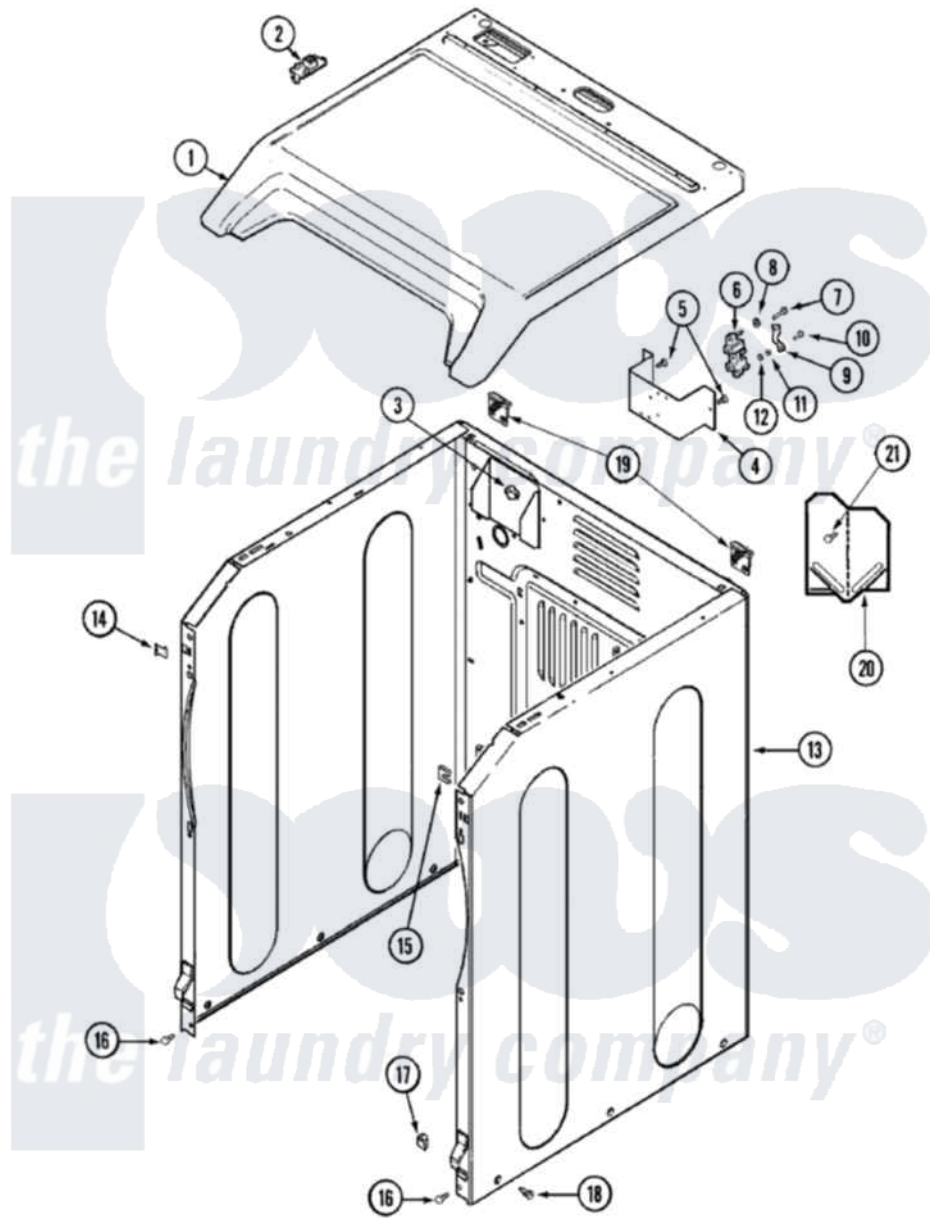

Maytag MDG6460AWW 01 - CABINET

Maytag Residential Maytag MDG6460AWW Dryer Parts Parts Diagram 01 - CABINET
 Click on the part number to view part

Item	Original Part Number	Replaced By	Status	Part Description
1	33002627			Cover, Top
2	33002599	33002891		Pin, Locator
3	Y310376			Clip, Door Switch Harness
4	33001826		Not Available	BRACKET, TERMINAL BLOCK---NA
5	22001995			Screw Note: Screw, Tumbler Front And Shroud
6	33001244			Block, Terminal
7	Y312209	W10001200		Screw
8	Y311270			Washer, Terminal Block
9	Y312184			Strap, Grounding
10	33001245			Screw---NA
11	311484	112432		Nut
12	311093			Washer, Terminal Connection
13	22003556			Screw, Baffle
14	22002049			Clip Note: Clip, Front Panel
15	213280	204439		Screw And Fstner Assembly

16	22001995		Screw Note: Screw, Tumbler Front And Shroud
17	Y310376		Clip, Door Switch Harness
18	213007		Xfor Cabinet See Cabinet, Back
19	22001995		Screw Note: Screw, Tumbler Front And Shroud
"	22003367	22004095	Hinge, Plastic
20	33001795		Cover, Terminal Block
21	22001995		Screw Note: Screw, Tumbler Front And Shroud
22	Y310376		Clip, Door Switch Harness