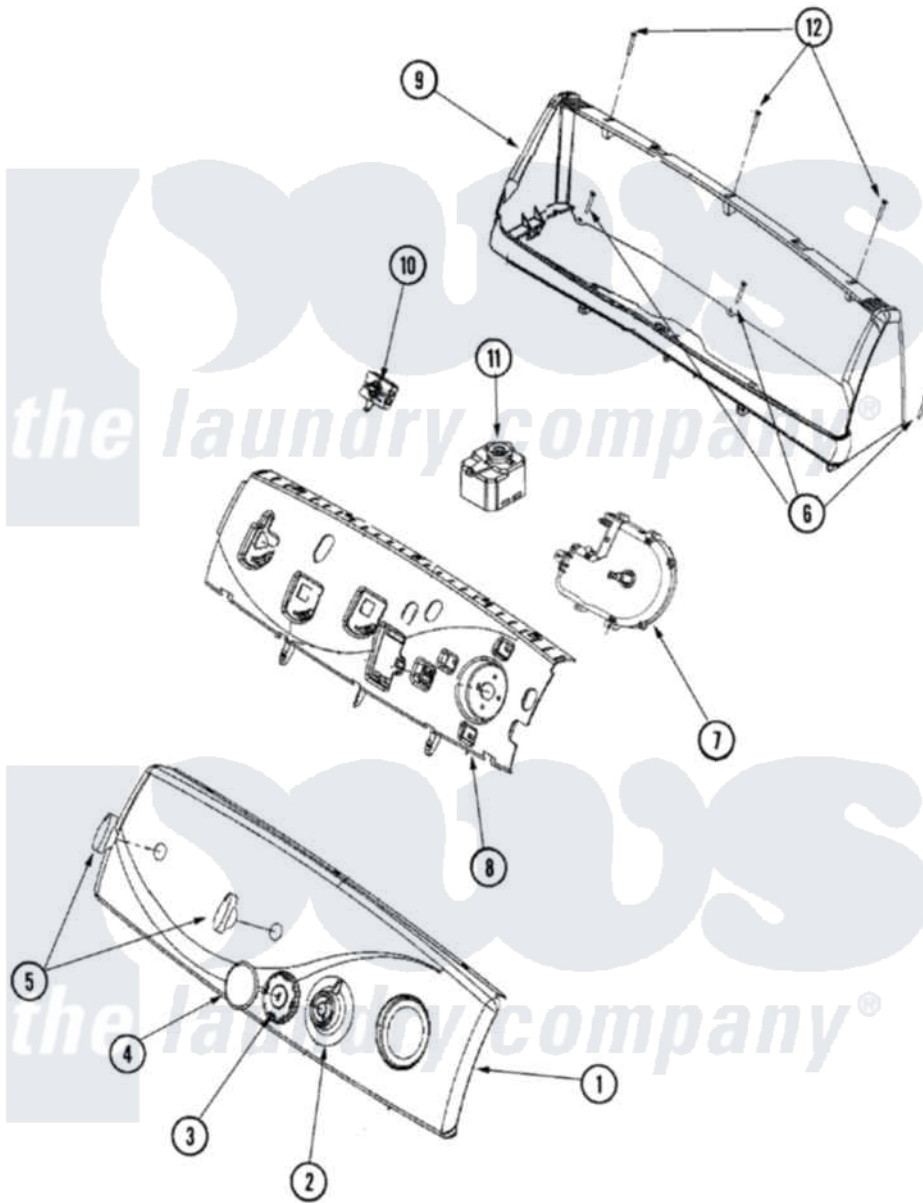

# Maytag MDG6460AWW 02 - CONTROL PANEL

Maytag Residential Maytag MDG6460AWW Dryer Parts Parts Diagram 02 - CONTROL PANEL  
 Click on the part number to view part

Item	Original Part Number	Replaced By	Status	Part Description
1	33002726		Not Available	FACIA, CONTROL PANEL
2	22003953	<a href="#">22004165</a>		Timer Dial Skirt
3	<a href="#">22003993</a>			Timer Knob
4	<a href="#">22003989</a>			Timer Cap White
5	<a href="#">22003987</a>			Control Knob White
6	<a href="#">22002733</a>			Washer Fill Hose, 4'
7	<a href="#">33002803</a>			Timer
8	<a href="#">33002738</a>			Dryer Switch Support
9	22003960		Not Available	CONSOLE HOUSING (WHT)
10	<a href="#">33002725</a>			4 Pos. Rotary Temp. Switch
11	<a href="#">33002750</a>			Buzzer Switch
12	22003938	<a href="#">8534058</a>		Screw