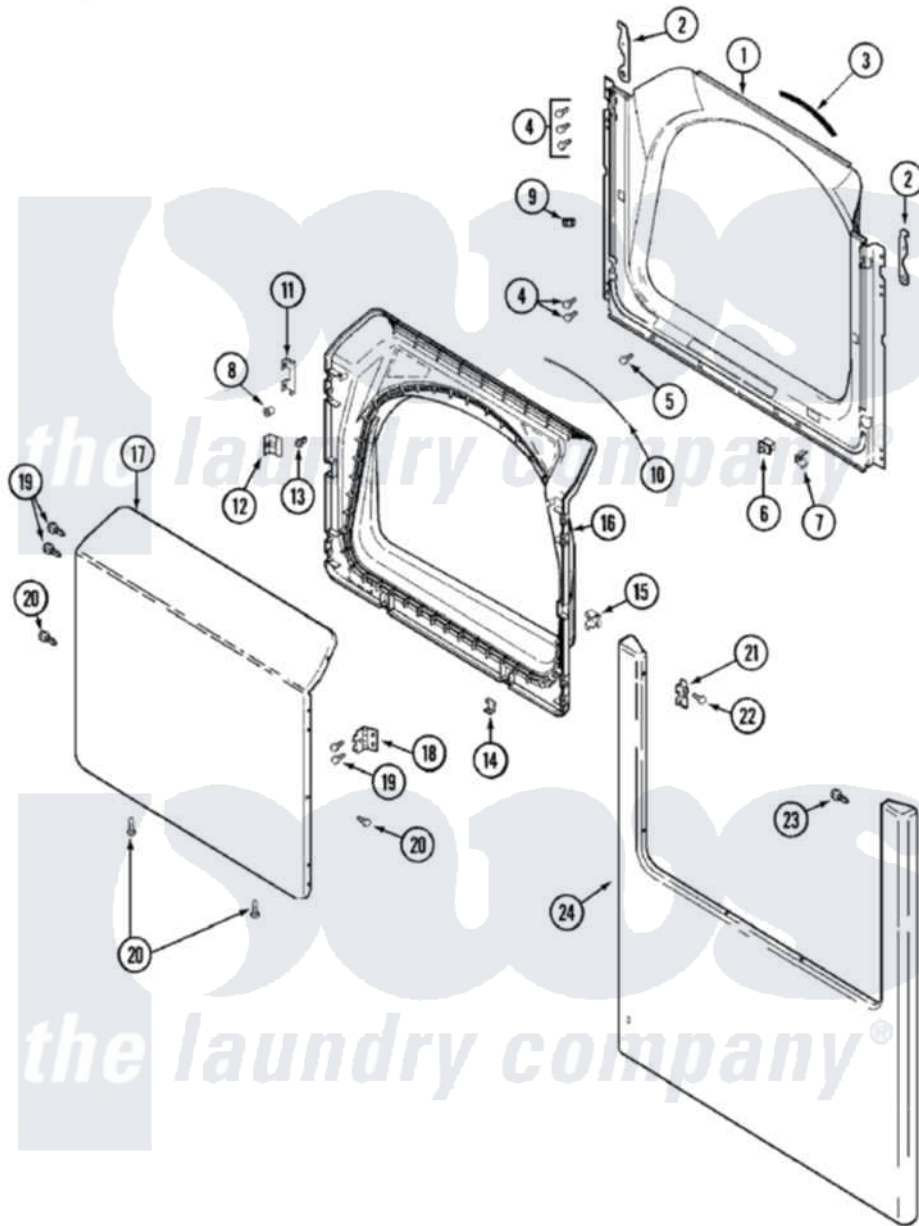

Maytag MDG6460AWW 03 - DOOR

Maytag [Residential Maytag MDG6460AWW Dryer Parts](#) Parts Diagram 03 - DOOR
 Click on the part number to view part

Item	Original Part Number	Replaced By	Status	Part Description
1	33001778			Shroud
2	33002597			Hook, Security
3	33001767			Seal, Shroud
4	22001995			Screw Note: Screw, Tumbler Front And Shroud
5	33001768			Screw, Shroud Note: Screw, Shroud And Outlet Duct
6	33001508	W10169313		Switch-Dor
7	33001760			Bracket, Hinge
8	33001771			Bushing, Inner Door
9	33001791	306436		Door Latch Kit--W
"	Y304578	LA-1003		Door Catch Kit
10	33002094			Seal, Door
11	22002038			Clip, Door
12	33001793			Bracket, Strike
13	33001761			Strike, Door
14	22002039			Clip, Door

15	33001763		Plug, Inner Door
16	22002039		Clip, Door
"	22002063		Screw No.8-18AB Wafer Head
"	33001750		Door, Inner/ W Seal
17	22001817		Sheet, Sound Damper
"	33002786		Outer Door As-Pack
18	33001759		Hinge, Door
19	22002062	98006631	Screw
20	22002063		Screw No.8-18AB Wafer Head
21	33001764		Cover, Hinge Hole
22	33001787		Screw, Hinge Note: Screw, Hinge Hole Cover
23	22002012		Screw, Hinge Note: Screw, Hinge Bracket
24	22002836		Panel, Front