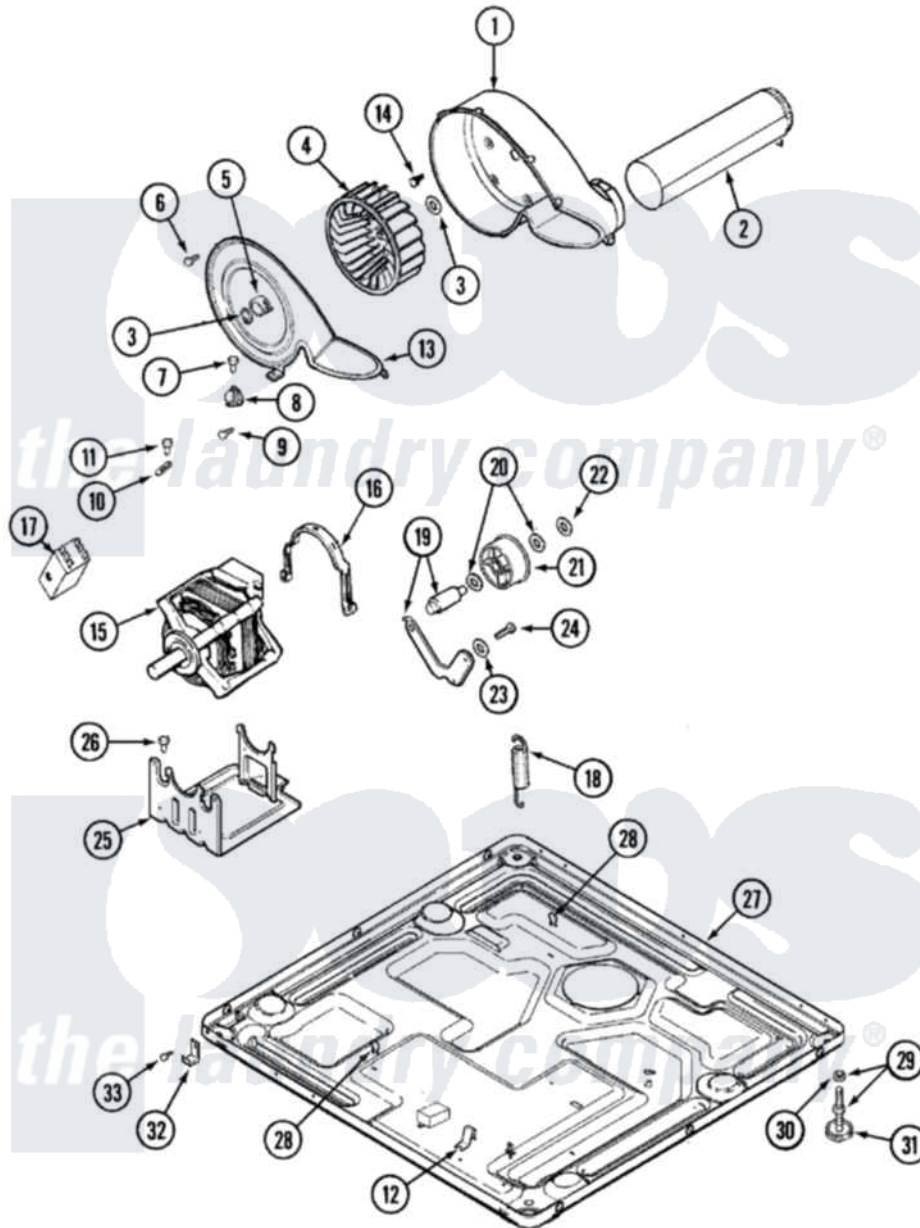

# Maytag MDG6460AWW 05 - MOTOR DRIVE

Maytag [Residential Maytag MDG6460AWW Dryer Parts](#) Parts Diagram 05 - MOTOR DRIVE  
 Click on the part number to view part

Item	Original Part Number	Replaced By	Status	Part Description
1	<a href="#">33001789</a>			Housing, Blower
2	211294	<a href="#">90767</a>		Screw, 8A X 3/8 HeX Washer Head Tapping
"	<a href="#">33001800</a>			Duct Assembly, Exhaust
3	410233	<a href="#">9703438</a>		Ring-Retrn
4	<a href="#">33002797</a>			Wheel, Blower
5	<a href="#">312967</a>			Clamp, Blower Housing
6	33001855	<a href="#">33002917</a>		Screw, No.10-16
7	<a href="#">Y313561</a>			Screw---NA
8	<a href="#">307250</a>			Thermostat, Multi-Temp
9	22002925	<a href="#">3370225</a>		Screw
10	<a href="#">33001762</a>			Fuse, Thermal
11	211294	<a href="#">90767</a>		Screw, 8A X 3/8 HeX Washer Head Tapping
12	<a href="#">22002244</a>			Clip, Grounding
13	<a href="#">303395</a>			Thermostat, Hi-Limit
"	<a href="#">33001873</a>			Cover, Blower Housing---NA