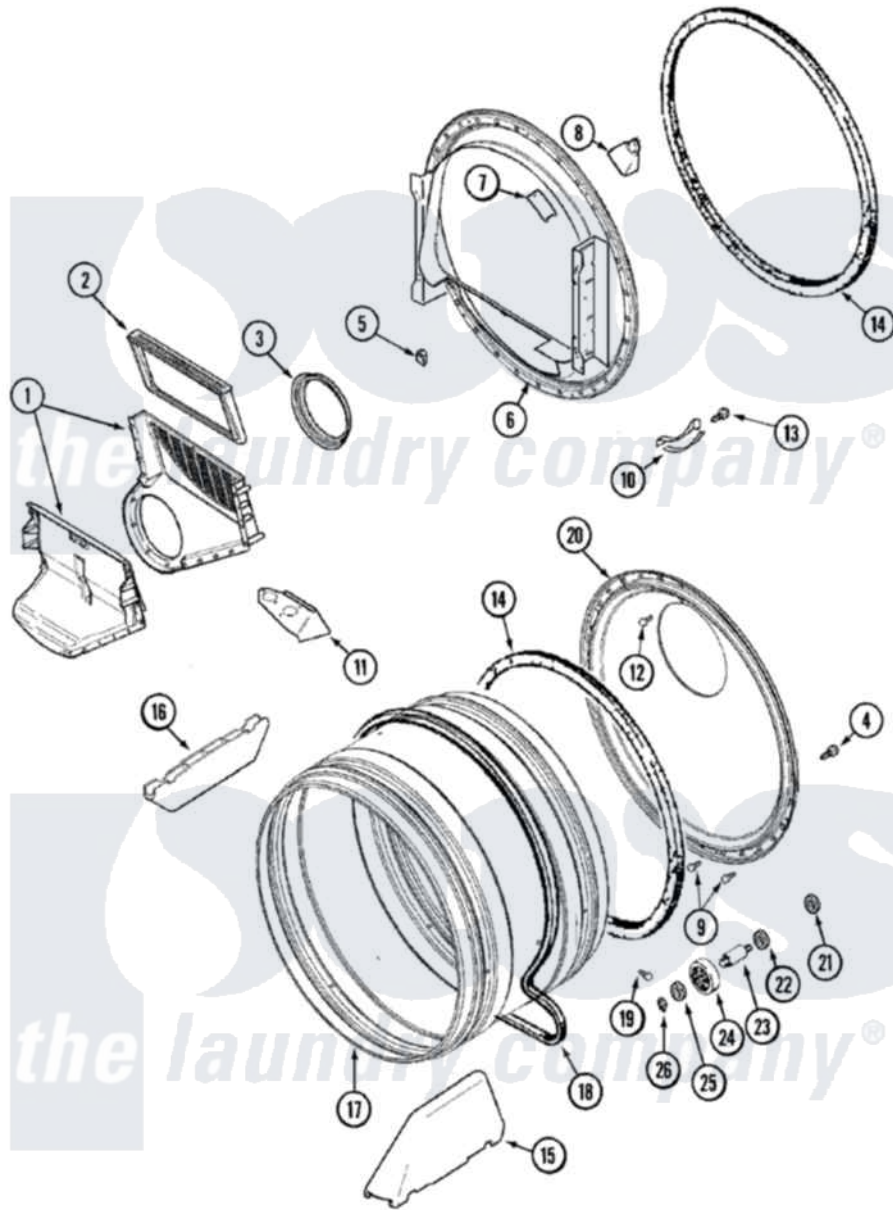

Maytag MDG6460AWW 07 - TUMBLER

Maytag [Residential Maytag MDG6460AWW Dryer Parts](#) Parts Diagram 07 - TUMBLER
 Click on the part number to view part

Item	Original Part Number	Replaced By	Status	Part Description
1	33001799			Outlet Duct Assembly Note: Outlet Duct Assembly
2	33001808			Filter, Lint
3	33002560			Seal, Blower
4	33002190			SCrew, C BraCe, BraCket, Cabinet
5	22003298			Retainer, Wire
"	Y310376			Clip, Door Switch Harness
6	33001903			Front, Tumbler
7	33001869			Lens, Drum Light
"	33001855	33002917		Screw, No.10-16
8	22002263			Lamp
"	33001870		Not Available	HOLDER, LAMP (W/HOUSING) NOTE: LAMP (W/HOUSING & HOLDER)
9	211294	90767		Screw, 8A X 3/8 HeX Washer Head Tapping
10	306508			Tumbler Bearing Kit ----W

11	33001837		Cover, Thermostat
12	210932		Screw, No.8 X 9/16 Ctsk Note: Screw, Inlet Duct
13	210720		Rivet, Bearing To Tumbler Fmt
14	33001807		Seal, Tumbler
15	33001756	33002032	Baffle
16	33001755		Baffle
17	33001889		Tumbler
18	33002535		V-Belt
19	33001788	33002973	Screw, No.9-15 X 1.00 Hx WS
20	33002779		Tumbler Back And Seal As- Pack
21	33001443		Nut, Hex
22	Y312527		Washer, Idler Shaft
23	Y312948	6-3129480	Shaft- Tumbler
24	Y303373	12001541	Drum Roller/Washer Assembly--W
25	312535		Washer, Vault Mounting Brk.
26	410233	9703438	Ring-Retrn