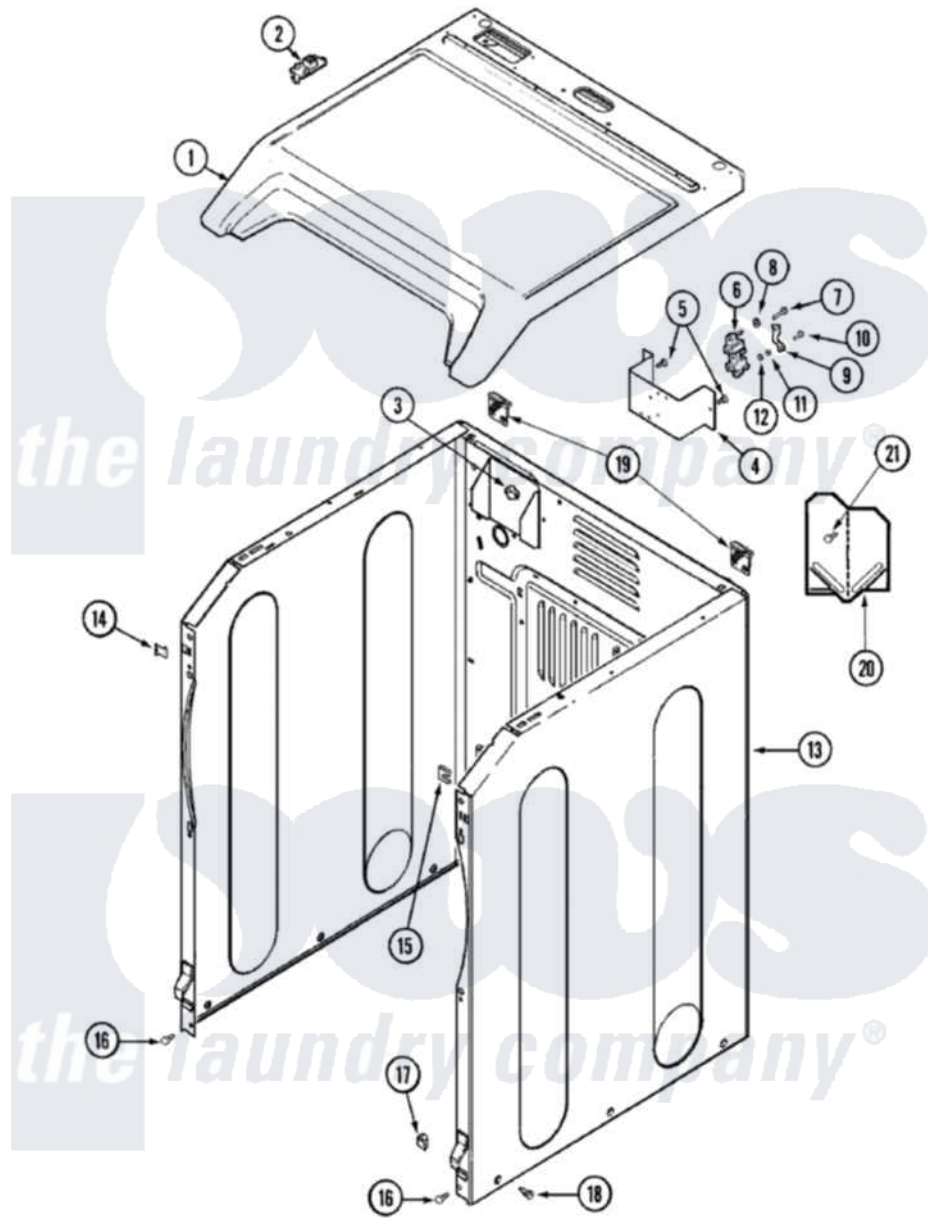

Maytag MDG6657BWQ 01 - CABINET

Maytag Residential Maytag MDG6657BWQ Dryer Parts Parts Diagram 01 - CABINET
 Click on the part number to view part

Item	Original Part Number	Replaced By	Status	Part Description
1	33002628			Cover, Top
2	33002599	33002891		Pin, Locator
3	22003298			Retainer, Wire
4	33001826		Not Available	BRACKET, TERMINAL BLOCK---NA
5	22001995			Screw Note: Screw, Tumbler Front And Shroud
6	33001244			Block, Terminal
7	Y312209	W10001200		Screw
8	Y311270			Washer, Terminal Block
9	Y312184			Strap, Grounding
10	33001245			Screw---NA
11	311484	112432		Nut
12	311093			Washer, Terminal Connection
13	22003554			Cabinet Assembly
14	22002049			Clip Note: Clip, Front Panel
15	213280	204439		Screw And Fstner Assembly

16	22001995	Screw Note: Screw, Tumbler Front And Shroud
17	Y310376	Clip, Door Switch Harness
18	213007	Xfor Cabinet See Cabinet, Back
19	22001995	Screw Note: Screw, Tumbler Front And Shroud
"	22004095	Hinge, Plastic
20	33001795	Cover, Terminal Block
21	22001995	Screw Note: Screw, Tumbler Front And Shroud
22	Y310376	Clip, Door Switch Harness