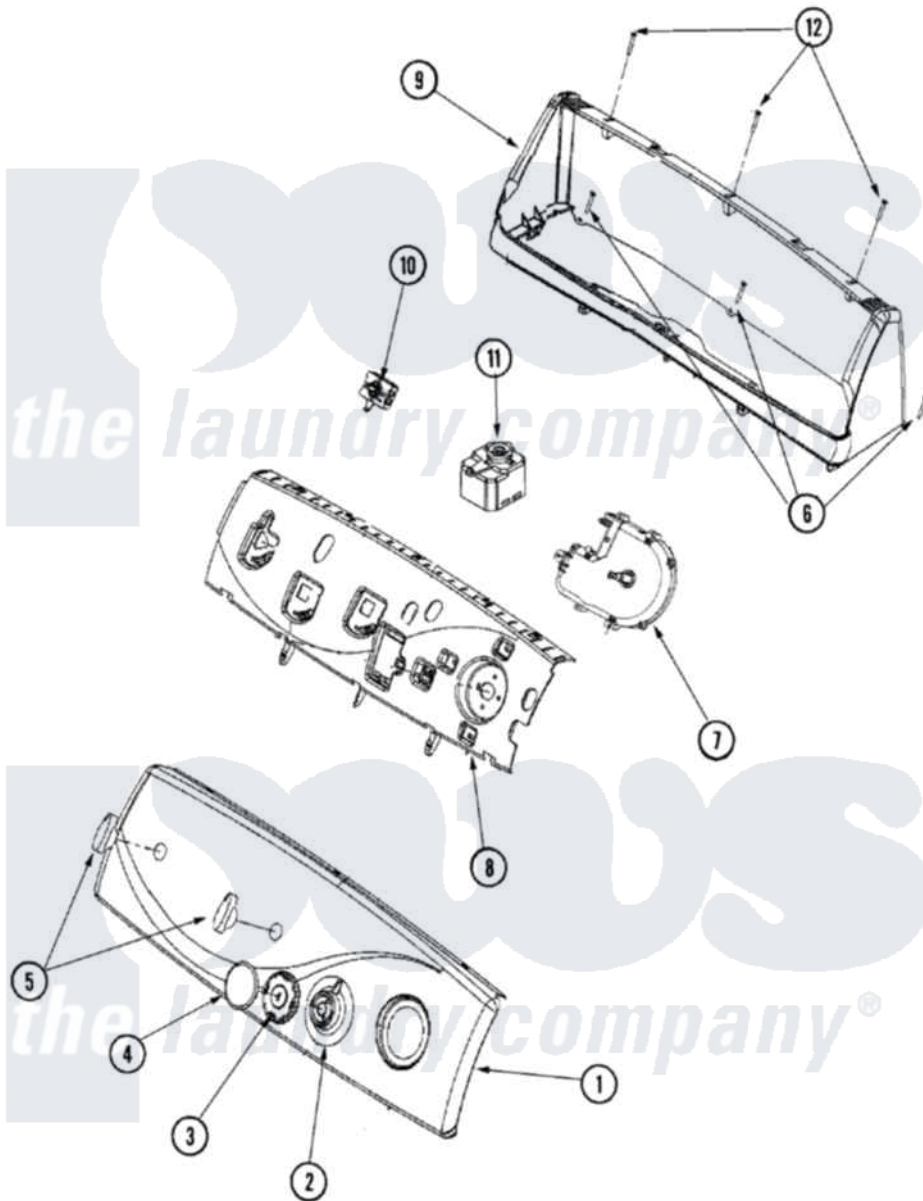

Maytag MDG6657BWQ 02 - CONTROL PANEL

Maytag [Residential Maytag MDG6657BWQ Dryer Parts](#) Parts Diagram 02 - CONTROL PANEL
 Click on the part number to view part

Item	Original Part Number	Replaced By	Status	Part Description
1	33002900			Facia - Bisque
2	22004166		Not Available	TIMER DIAL SKIRT (BSQ)
3	22003952			Knob, Timer
4	22003990			Timer Cap
5	22003988	22003987		Control Knob White
6	22003538	693995		Screw, Hex Head
7	33002803			Timer
8	33002738			Dryer Switch Support
9	22003975			Console Housing
10	33002725			4 Pos. Rotary Temp. Switch
11	33002750			Buzzer Switch
12	22003938	8534058		Screw