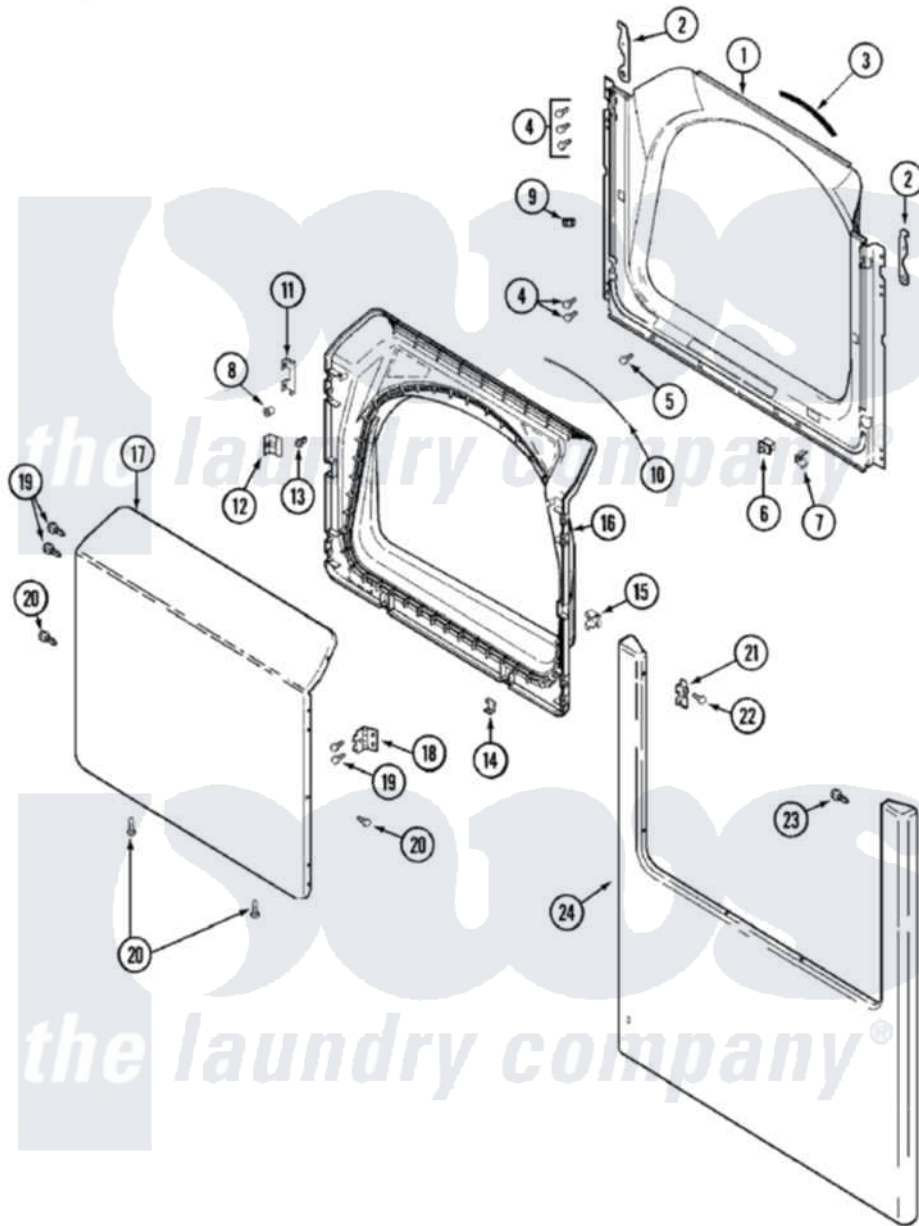

Maytag MDG6657BWQ 03 - DOOR

Maytag Residential Maytag MDG6657BWQ Dryer Parts Parts Diagram 03 - DOOR
 Click on the part number to view part

Item	Original Part Number	Replaced By	Status	Part Description
1	33002379			Shroud
2	33002597			Hook, Security
3	33001767			Seal, Shroud
4	22001995			Screw Note: Screw, Tumbler Front And Shroud
5	33001768			Screw, Shroud Note: Screw, Shroud And Outlet Duct
6	33001508	W10169313		Switch-Dor
7	33001760			Bracket, Hinge
8	33001771			Bushing, Inner Door
9	Y304578	LA-1003		Door Catch Kit
"	33001791	306436		Door Latch Kit--W
10	33002094			Seal, Door
11	22002038			Clip, Door
12	33001793			Bracket, Strike
13	33001761			Strike, Door
14	22002039			Clip, Door

15	33001763		Plug, Inner Door
16	33002351		Screw
"	22002063		Screw No.8-18AB Wafer Head
"	22002039		Clip, Door
"	33002397		Door, Inner/ W Seal
17	33002787		Outer Door As-Pack
"	22001817		Sheet, Sound Damper
18	33001759		Hinge, Door
19	22002062	98006631	Screw
20	33002351		Screw
21	33002349		Cover, Hinge Hole
22	33001787		Screw, Hinge Note: Screw, Hinge Hole Cover
23	22002012		Screw, Hinge Note: Screw, Hinge Bracket
24	22002663	Not Available	PANEL, FRONT (BISQ)