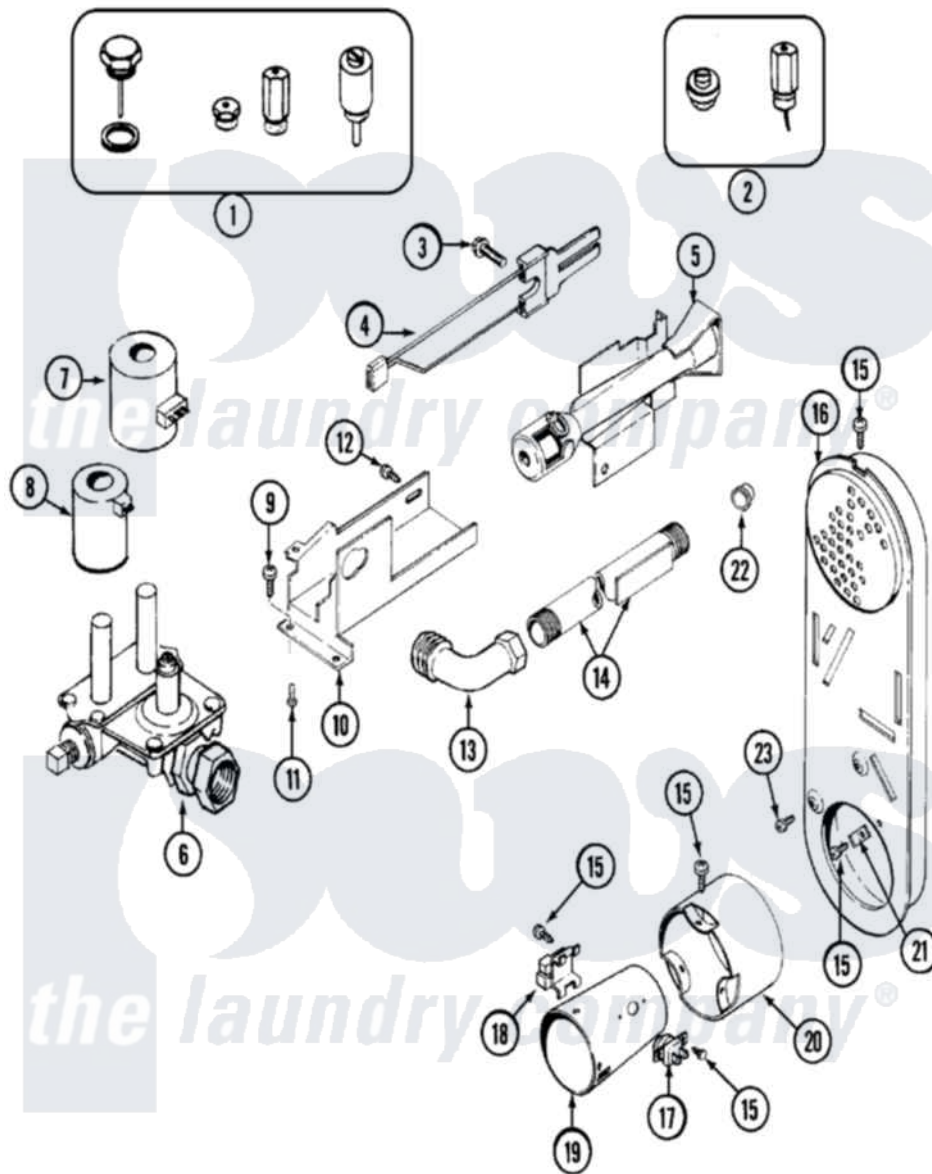

# Maytag MDG6657BWQ 04 - GAS VALVE

Maytag Residential Maytag MDG6657BWQ Dryer Parts Parts Diagram 04 - GAS VALVE

Click on the part number to view part

Item	Original Part Number	Replaced By	Status	Part Description
1	Y306195	<a href="#">MAL9000AXX</a>		LP Gas Con
3	<a href="#">304971</a>			Screw Note: Screw, Igniter
4	304970	<a href="#">4391996</a>		Ignitor
"	<a href="#">33002789</a>			Igniter Assembly
5	33002706	<a href="#">33002793</a>		Burner Assembly
6	<a href="#">306176</a>			Valve, Gas
7	<a href="#">306106</a>			Coil, Holding And Booster--W
8	306105	<a href="#">694540</a>		Coil, 60 Hz
9	<a href="#">Y313561</a>			Screw---NA
10	33001834		Not Available	BRACKET, GAS VALVE---NA
11	314082	<a href="#">90767</a>		Screw, 8A X 3/8 HeX Washer Head Tapping
12	Y310632	<a href="#">1163839</a>		Screw
13	33001842	<a href="#">3406051</a>		Elbow Union Assembly
14	<a href="#">33001735</a>			Pipe And Bracket Assembly Series 18 Not Needed Use Vavle

15	211294	<a href="#">90767</a>	Screw, 8A X 3/8 HeX Washer Head Tapping
16	33002765	Not Available	INLET DUCT ASSEMBLY (GAS)
"	33002765	Not Available	INLET DUCT ASSEMBLY (GAS)
17	<a href="#">303395</a>		Thermostat, Hi-Limit
18	Y303377	<a href="#">338906</a>	Radiant, Sensor
19	<a href="#">33001835</a>		Cone Assembly, Combustion
"	<a href="#">Y312890</a>		Retainer, Heater Chamber
"	211294	<a href="#">90767</a>	Screw, 8A X 3/8 HeX Washer Head Tapping
20	<a href="#">Y303841</a>		Cone, Extension
21	22001996	<a href="#">3370225</a>	Screw
"	211294	<a href="#">90767</a>	Screw, 8A X 3/8 HeX Washer Head Tapping
22	<a href="#">33001693</a>		Cap, Gas Pipe
23	211294	<a href="#">90767</a>	Screw, 8A X 3/8 HeX Washer Head Tapping