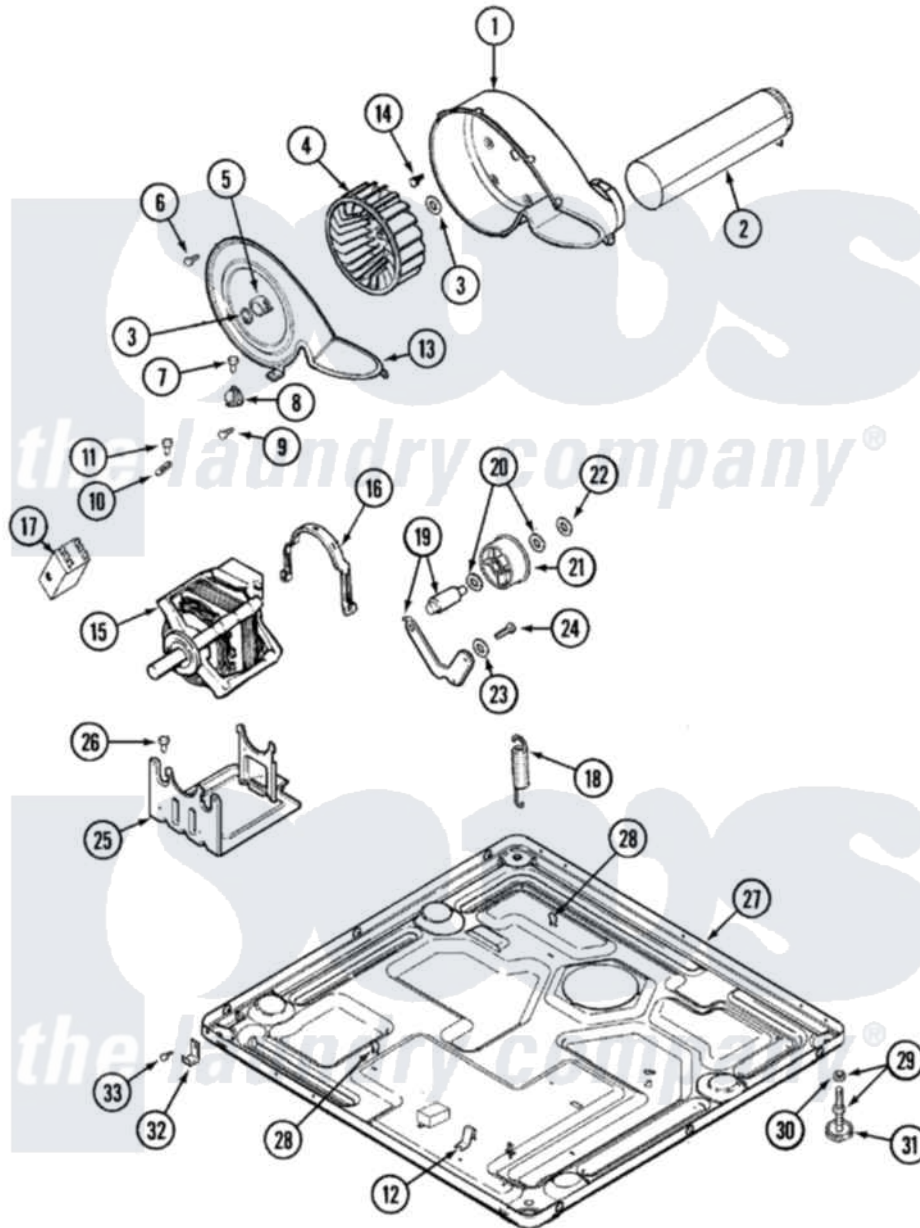

Maytag MDG6657BWQ 05 - MOTOR DRIVE

Maytag [Residential Maytag MDG6657BWQ Dryer Parts](#) Parts Diagram 05 - MOTOR DRIVE
 Click on the part number to view part

Item	Original Part Number	Replaced By	Status	Part Description
1	33001789			Housing, Blower
2	211294	90767		Screw, 8A X 3/8 HeX Washer Head Tapping
"	33001800			Duct Assembly, Exhaust
3	410233	9703438		Ring-Retrn
4	33002797			Wheel, Blower
5	312967			Clamp, Blower Housing
6	33001855	33002917		Screw, No.10-16
7	Y313561			Screw---NA
8	307250			Thermostat, Multi-Temp
9	22002925	3370225		Screw
10	33001762			Fuse, Thermal
11	211294	90767		Screw, 8A X 3/8 HeX Washer Head Tapping
12	22002244			Clip, Grounding
13	33001873			Cover, Blower Housing---NA
14	Y310632	1163839		Screw

15	33002795		Motor, Drive 60Hz
"	33002795		Motor, Drive 60Hz
16	33002221	Y015825	Clip, Motor To Motor Support
17	Y310632	1163839	Screw
18	33002157		Grommet
"	33002460	33002459	Assembly, Spring And Plug
19	33001840	6-3705180	Idler Arm
20	Y312527		Washer, Idler Shaft
21	33001783	6-3700340	Bearing- I
22	312958	354987	Ring, Retaining
23	315772		Sleeve, Idler Arm
24	Y014874		Screw, Idler Arm And Sleeve
25	Y313561		Screw----NA
"	33002817		Motor Support, Offset
26	Y313561		Screw----NA
27	33002465	Not Available	BASE, (LWR)----NA
28	410490		Spring, Retainer Wire Harness
29	Y305086		Adjustable Leg And Nut
30	Y052740	62739	Nut, Lock
31	Y314137		Foot, Rubber
32	22002239		Clip, Front Panel
33	33002190		SCrew, C BraCe, BraCket, Cabinet