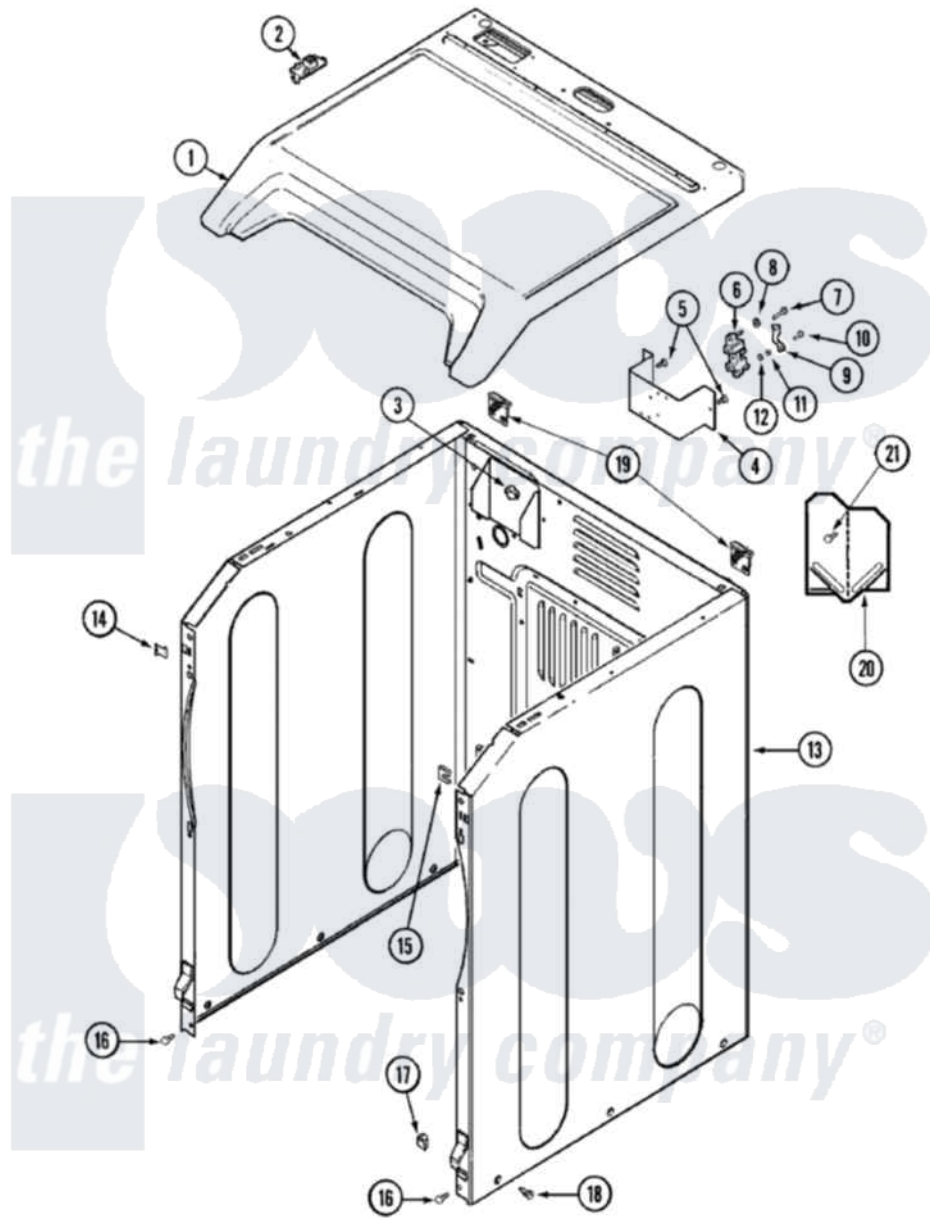

Maytag MDG6657BWW 01 - CABINET

Maytag Residential Maytag MDG6657BWW Dryer Parts Parts Diagram 01 - CABINET
 Click on the part number to view part

Item	Original Part Number	Replaced By	Status	Part Description
1	33002627			Cover, Top
2	33002599	33002891		Pin, Locator
3	22003298			Retainer, Wire
4	33001826		Not Available	BRACKET, TERMINAL BLOCK---NA
5	22001995			Screw Note: Screw, Tumbler Front And Shroud
6	33001244			Block, Terminal
7	Y312209	W10001200		Screw
8	Y311270			Washer, Terminal Block
9	Y312184			Strap, Grounding
10	33001245			Screw---NA
11	311484	112432		Nut
12	311093			Washer, Terminal Connection
13	22003556			Screw, Baffle
14	22002049			Clip Note: Clip, Front Panel
15	213280	204439		Screw And Fstner Assembly

16	22001995	Screw Note: Screw, Tumbler Front And Shroud
17	Y310376	Clip, Door Switch Harness
18	213007	Xfor Cabinet See Cabinet, Back
19	22001995	Screw Note: Screw, Tumbler Front And Shroud
"	22004095	Hinge, Plastic
20	33001795	Cover, Terminal Block
21	22001995	Screw Note: Screw, Tumbler Front And Shroud
22	Y310376	Clip, Door Switch Harness