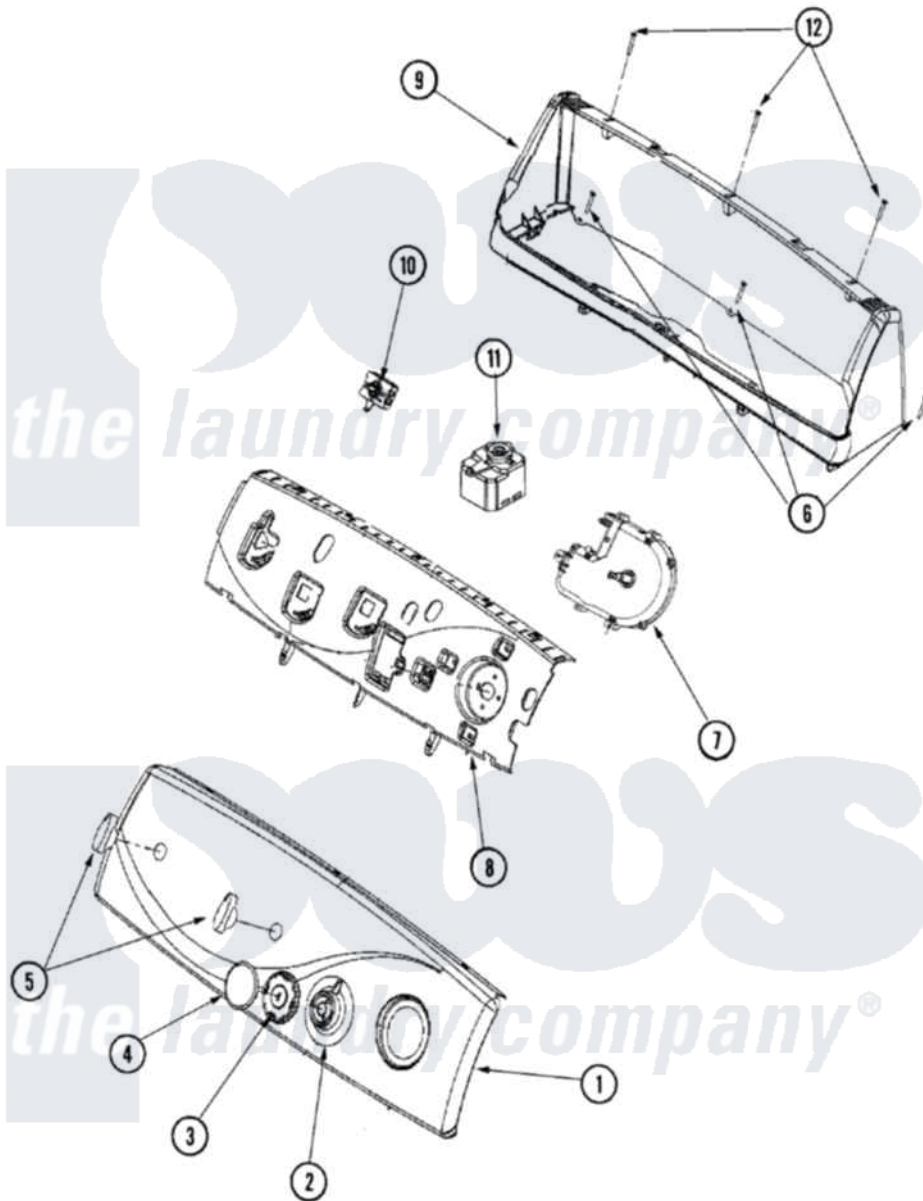

Maytag MDG6657BWW 02 - CONTROL PANEL

Maytag Residential Maytag MDG6657BWW Dryer Parts Parts Diagram 02 - CONTROL PANEL
 Click on the part number to view part

Item	Original Part Number	Replaced By	Status	Part Description
1	33002899		Not Available	FACIA - WHITE
2	22004165			Timer Dial Skirt
3	22003952			Knob, Timer
4	22003990			Timer Cap
5	22003988	22003987		Control Knob White
6	22003538	693995		Screw, Hex Head
7	33002803			Timer
8	33002738			Dryer Switch Support
9	22003960		Not Available	CONSOLE HOUSING (WHT)
10	33002725			4 Pos. Rotary Temp. Switch
11	33002750			Buzzer Switch
12	22003938	8534058		Screw