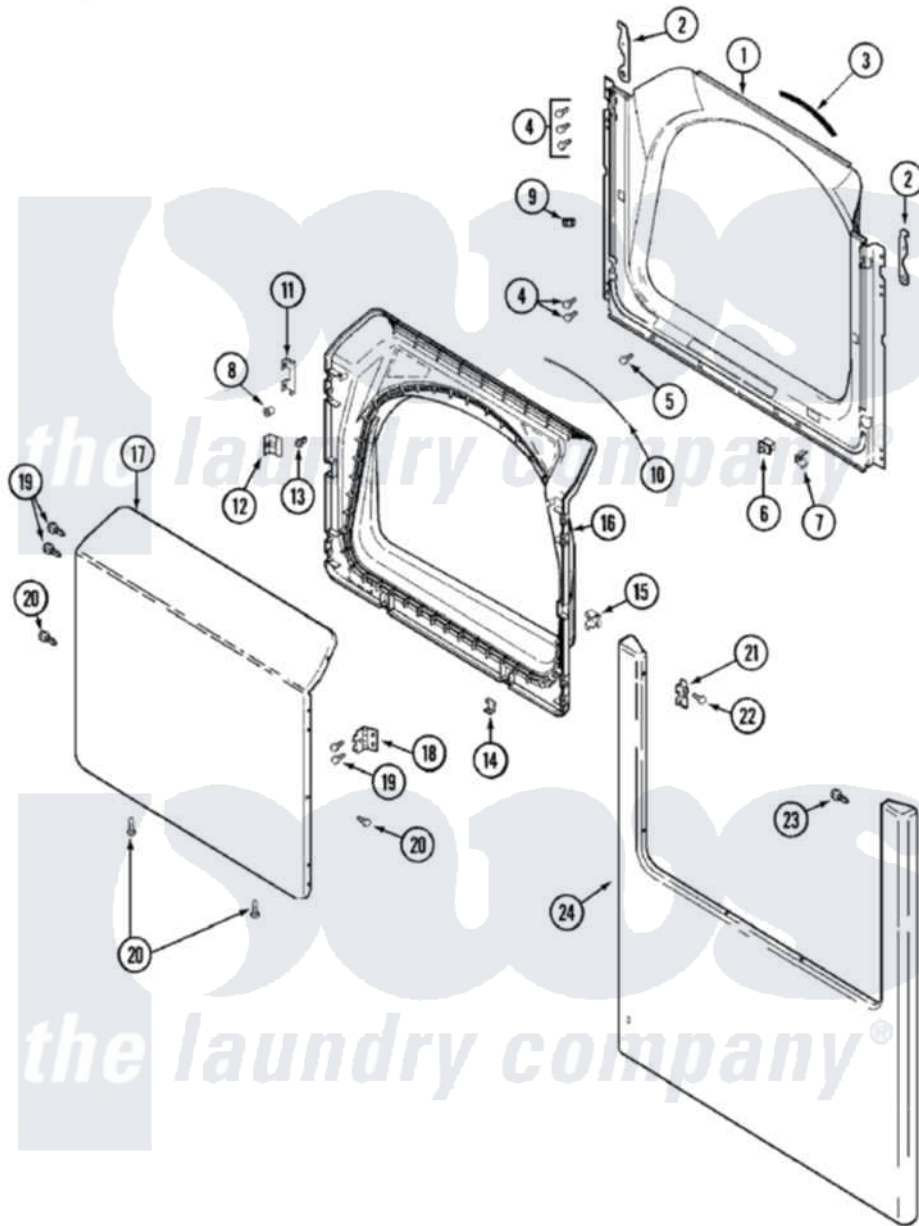

# Maytag MDG6657BWW 03 - DOOR

Maytag [Residential Maytag MDG6657BWW Dryer Parts](#) Parts Diagram 03 - DOOR  
 Click on the part number to view part

Item	Original Part Number	Replaced By	Status	Part Description
1	<a href="#">33001778</a>			Shroud
2	<a href="#">33002597</a>			Hook, Security
3	<a href="#">33001767</a>			Seal, Shroud
4	<a href="#">22001995</a>			Screw Note: Screw, Tumbler Front And Shroud
5	<a href="#">33001768</a>			Screw, Shroud Note: Screw, Shroud And Outlet Duct
6	33001508	<a href="#">W10169313</a>		Switch-Dor
7	<a href="#">33001760</a>			Bracket, Hinge
8	<a href="#">33001771</a>			Bushing, Inner Door
9	33001791	<a href="#">306436</a>		Door Latch Kit--W
"	Y304578	<a href="#">LA-1003</a>		Door Catch Kit
10	<a href="#">33002094</a>			Seal, Door
11	<a href="#">22002038</a>			Clip, Door
12	<a href="#">33001793</a>			Bracket, Strike
13	<a href="#">33001761</a>			Strike, Door
14	<a href="#">22002039</a>			Clip, Door

15	<a href="#">33001763</a>		Plug, Inner Door
16	<a href="#">33001750</a>		Door, Inner/ W Seal
"	<a href="#">22002063</a>		Screw No.8-18AB Wafer Head
"	<a href="#">22002039</a>		Clip, Door
"	<a href="#">33002351</a>		Screw
17	<a href="#">33002786</a>		Outer Door As-Pack
"	<a href="#">22001817</a>		Sheet, Sound Damper
18	<a href="#">33001759</a>		Hinge, Door
19	22002062	<a href="#">98006631</a>	Screw
20	<a href="#">22002063</a>		Screw No.8-18AB Wafer Head
21	<a href="#">33001764</a>		Cover, Hinge Hole
22	<a href="#">33001787</a>		Screw, Hinge Note: Screw, Hinge Hole Cover
23	<a href="#">22002012</a>		Screw, Hinge Note: Screw, Hinge Bracket
24	<a href="#">22002836</a>		Panel, Front