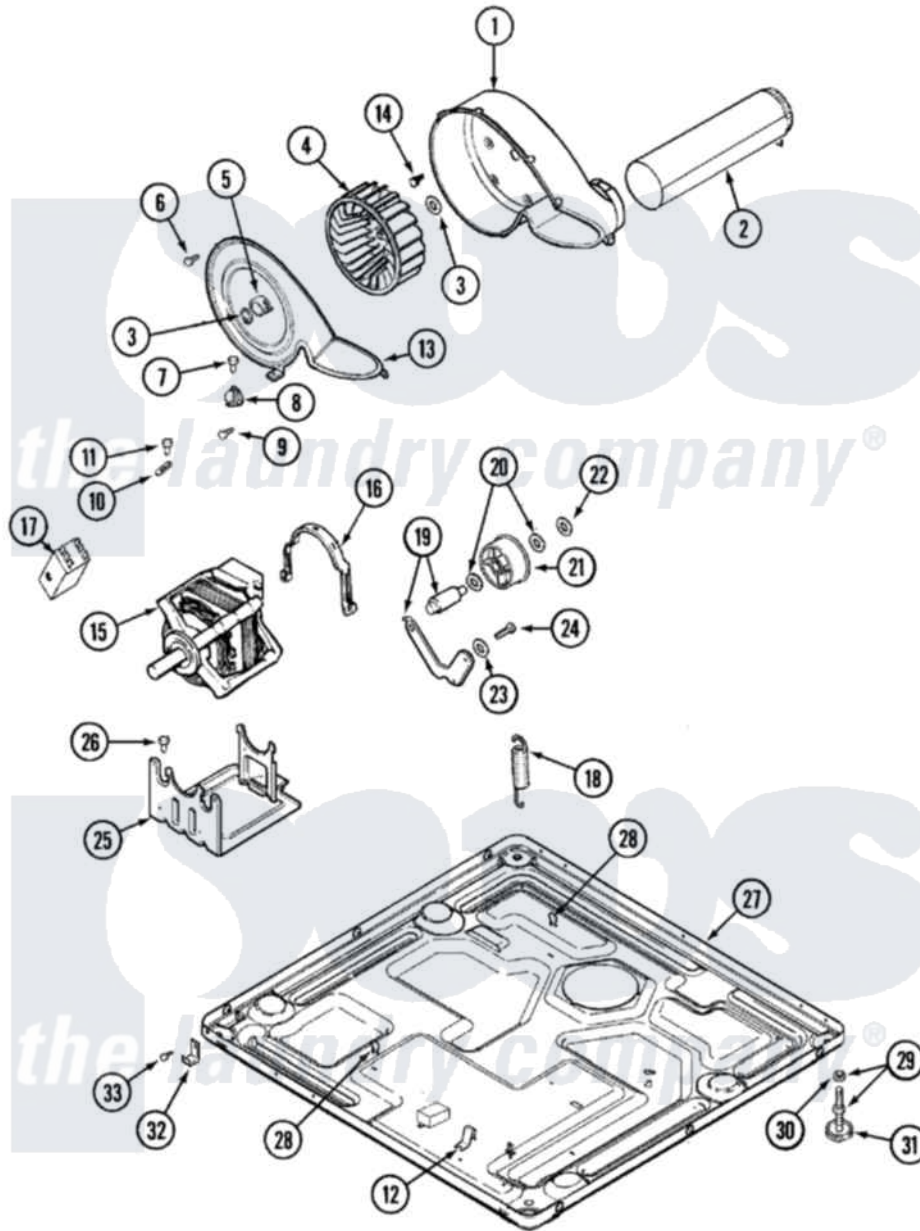

# Maytag MDG6657BWW 05 - MOTOR DRIVE

Maytag [Residential Maytag MDG6657BWW Dryer Parts](#) Parts Diagram 05 - MOTOR DRIVE  
 Click on the part number to view part

Item	Original Part Number	Replaced By	Status	Part Description
1	<a href="#">33001789</a>			Housing, Blower
2	211294	<a href="#">90767</a>		Screw, 8A X 3/8 HeX Washer Head Tapping
"	<a href="#">33001800</a>			Duct Assembly, Exhaust
3	410233	<a href="#">9703438</a>		Ring-Retrn
4	<a href="#">33002797</a>			Wheel, Blower
5	<a href="#">312967</a>			Clamp, Blower Housing
6	33001855	<a href="#">33002917</a>		Screw, No.10-16
7	<a href="#">Y313561</a>			Screw---NA
8	<a href="#">307250</a>			Thermostat, Multi-Temp
9	22002925	<a href="#">3370225</a>		Screw
10	<a href="#">33001762</a>			Fuse, Thermal
11	211294	<a href="#">90767</a>		Screw, 8A X 3/8 HeX Washer Head Tapping
12	<a href="#">22002244</a>			Clip, Grounding
13	<a href="#">33001873</a>			Cover, Blower Housing---NA
14	Y310632	<a href="#">1163839</a>		Screw