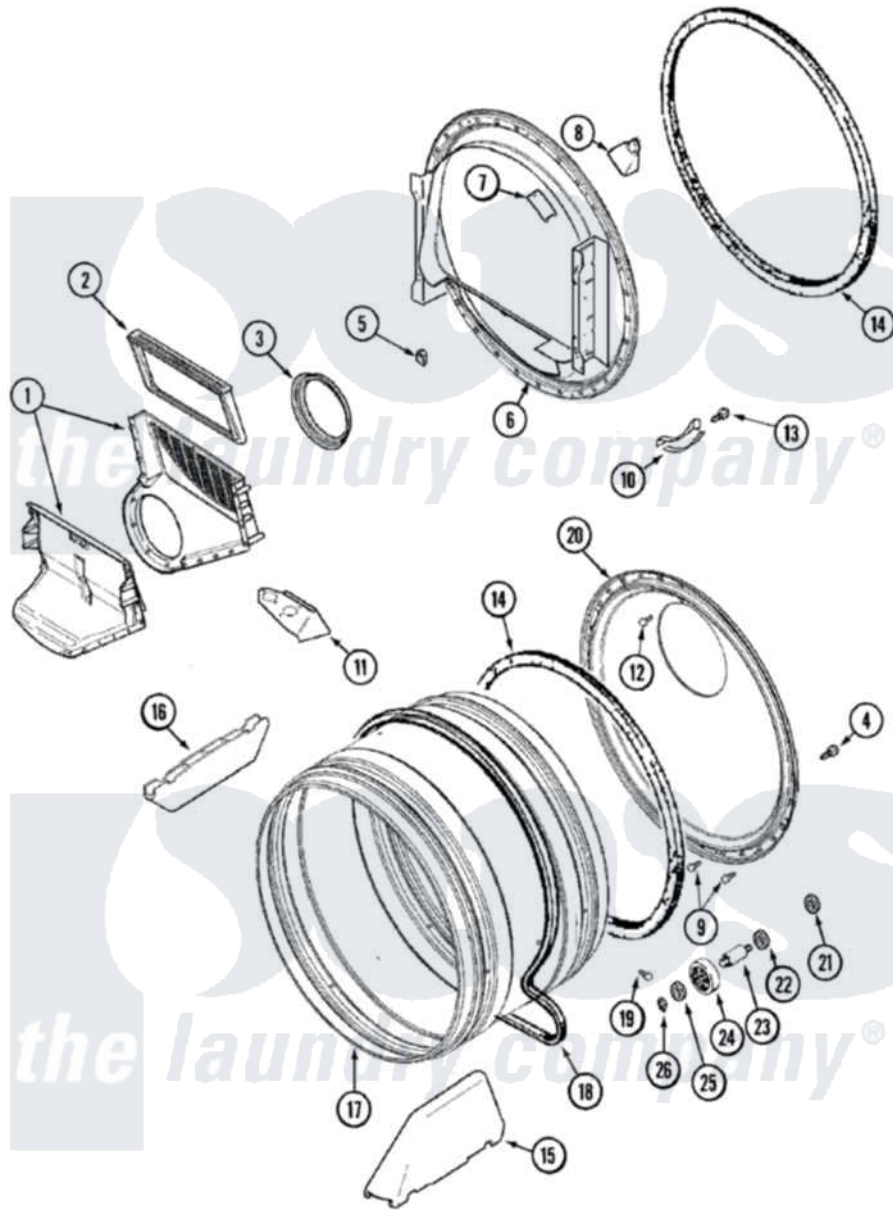

Maytag MDG6657BWW 07 - TUMBLER

Maytag [Residential Maytag MDG6657BWW Dryer Parts](#) Parts Diagram 07 - TUMBLER
 Click on the part number to view part

| Item | Original Part Number | Replaced By | Status | Part Description |
|------|--------------------------|--------------------------|---------------|--|
| 1 | 33001799 | | | Outlet Duct Assembly Note: Outlet Duct Assembly |
| 2 | 33001808 | | | Filter, Lint |
| 3 | 33002560 | | | Seal, Blower |
| 4 | 33002190 | | | SCrew, C BraCe, BraCket, Cabinet |
| 5 | 22003298 | | | Retainer, Wire |
| 6 | 33001903 | | | Front, Tumbler |
| 7 | 33001869 | | | Lens, Drum Light |
| " | 33001855 | 33002917 | | Screw, No.10-16 |
| 8 | 22002263 | | | Lamp |
| " | 33001870 | | Not Available | HOLDER, LAMP (W/HOUSING) NOTE: LAMP (W/HOUSING & HOLDER) |
| 9 | 211294 | 90767 | | Screw, 8A X 3/8 HeX Washer Head Tapping |
| 10 | 306508 | | | Tumbler Bearing Kit ---W |
| 11 | 33001837 | | | Cover, Thermostat |

| | | | |
|----|--------------------------|---------------------------|--|
| 12 | 210932 | | Screw, No.8 X 9/16 Ctsk Note: Screw, Inlet Duct |
| 13 | 210720 | | Rivet, Bearing To Tumbler Fmt |
| 14 | 33001807 | | Seal, Tumbler |
| 15 | 33001756 | 33002032 | Baffle |
| 16 | 33001755 | | Baffle |
| 17 | 33001889 | | Tumbler |
| 18 | 33002535 | | V-Belt |
| 19 | 33001788 | 33002973 | Screw, No.9-15 X 1.00 Hx WS |
| 20 | 33002779 | | Tumbler Back And Seal As- Pack |
| 21 | 33001443 | | Nut, Hex |
| 22 | Y312527 | | Washer, Idler Shaft |
| 23 | Y312948 | 6-3129480 | Shaft- Tumbler |
| 24 | Y303373 | 12001541 | Drum Roller/Washer Assembly--W |
| 25 | 312535 | | Washer, Vault Mounting Brk. |
| 26 | 410233 | 9703438 | Ring-Retrn |