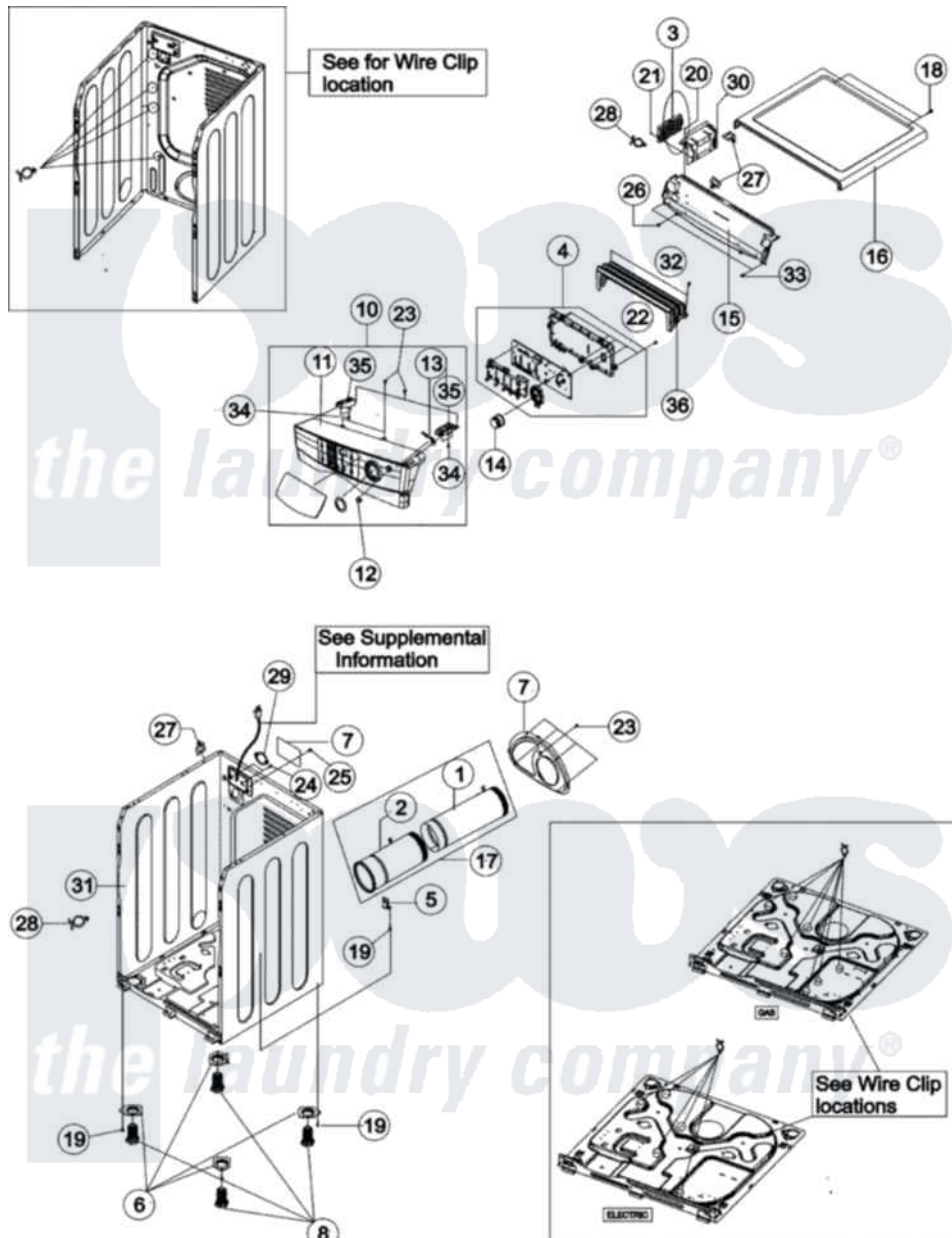

Maytag MDG6700AWM 01 - CABINET - CONTROL PANEL

Maytag Residential Maytag MDG6700AWM Dryer Parts Parts Diagram 01 - CABINET - CONTROL PANEL
 Click on the part number to view part

Item	Original Part Number	Replaced By	Status	Part Description
1	35001204			Duct, Exhaust
2	35001205			Duct, Exhaust
3	35001153			Assembly Pcb Parts
4	35001269			Board, Control Console
5	35001155			Guide-Exhaust
6	35001156			Bracket, Dryer Foot
7	35001157			Cover, Terminal Block
8	35001158			Foot, Dryer
9	35001159	12002640		Duct, Exhaust Assembly
10	35001228			Assembly-Panel Control
11	35001229			Panel-Control
12	34001235			Button-Push
13	34001279			Lever-Power
14	34001233			Knob-Encoder
15	35001162			Frame-Plate
16	35001163			Cover-Top Lu

17	12002640		Duct, Exhaust Assembly
18	35001118	61002031	Screw, Handle
19	6002-000239		Not Available Screw-Tapping (10)
20	35001108		Not Available SCREW-TAPPING
21	35001108		Not Available SCREW-TAPPING
22	6002-000213		Not Available Screw-Tapping (5)
23	35001108		Not Available SCREW-TAPPING
24	35001108		Not Available SCREW-TAPPING
25	35001166	34001211	Screw-Pump Bracket
26	6006-001170		Screw-Tapping
27	35001171		Clamper-Wire Saddle
28	35001004	M0585401	Tie, Wire
29	35001167		Strain-Relief Power Cord
30	35001168		Bracket, Control Board
31	35001170		Assembly-Frame White
32	35001234		Not Available SCREW-TAPPING
33	34001211		Screw-Pump Bracket
34	35001233		Not Available SCREW-TAPPING
35	35001231		Bracket, Panel
36	35001232		Support - Panel