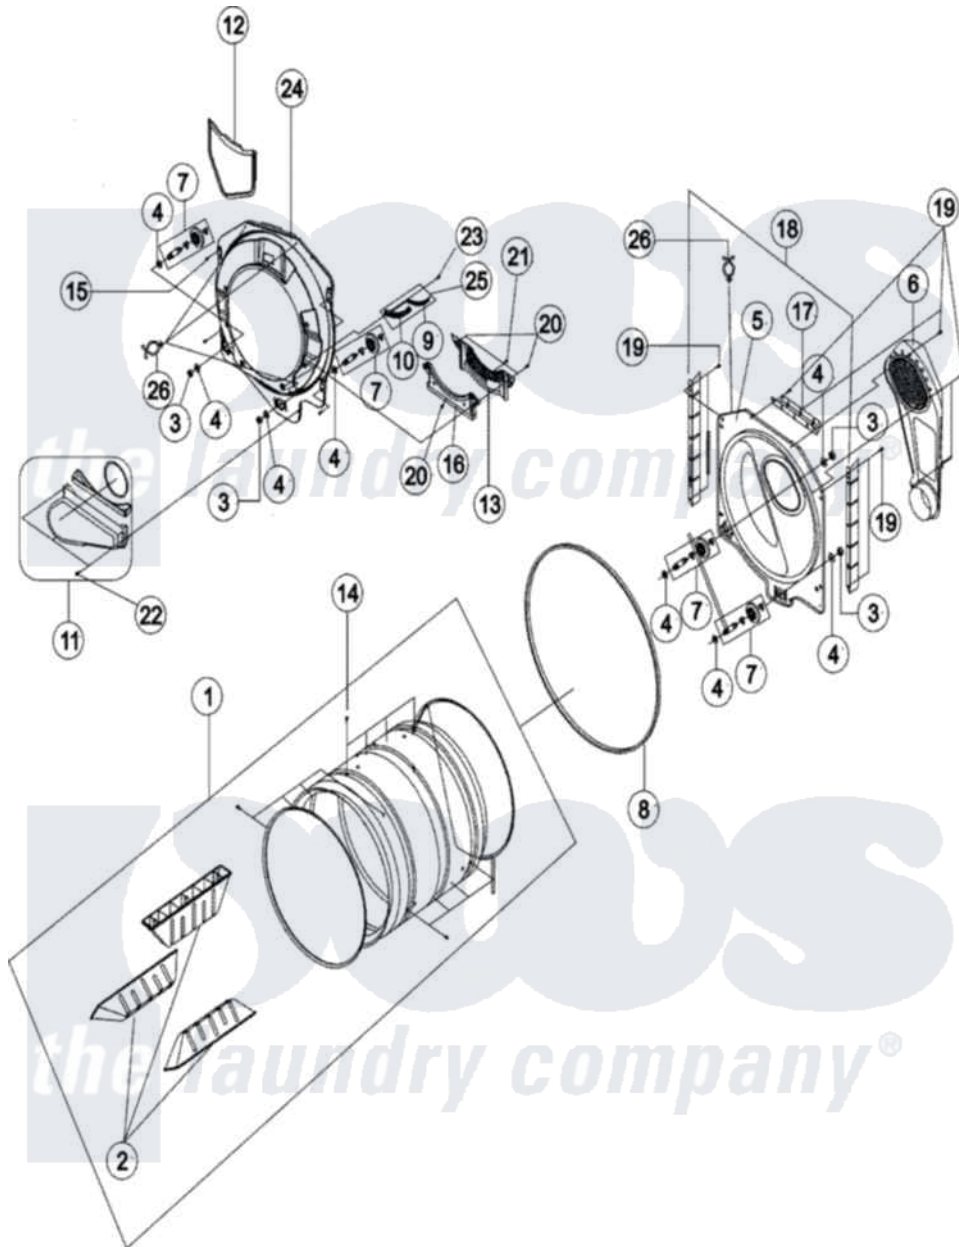

# Maytag MDG6700AWM 03 - DRUM

Maytag [Residential Maytag MDG6700AWM Dryer Parts](#) Parts Diagram 03 - DRUM  
 Click on the part number to view part

Item	Original Part Number	Replaced By	Status	Part Description
1	<a href="#">35001238</a>			Assembly-Drum Wrapper
2	<a href="#">35001131</a>			Baffle-Drum
3	35001132	<a href="#">23001661</a>		Nut M10
4	<a href="#">35001133</a>			Washer, Support
5	<a href="#">35001239</a>			Drum-Back
6	<a href="#">35001240</a>			Assembly, Air-Duct
"	35001135		Not Available	Air Duct Assembly
7	35001136	<a href="#">W10177428</a>		Assembly, Roller-Support
8	35001137	<a href="#">W10205415</a>		Belt
9	<a href="#">35001241</a>			Plate-Sensor
10	<a href="#">35001242</a>			Guide-Sensor
11	<a href="#">35001140</a>			Assembly, Lint Duct
12	<a href="#">35001141</a>			Case-Filter
13	<a href="#">35001243</a>			Cover-Filter
14	6002-001204		Not Available	SCREW-TAPPING
15	<a href="#">34001211</a>			Screw-Pump Bracket

16	<a href="#">35001144</a>		Cover-Filter
17	<a href="#">35001145</a>		Bracket, Upper Rear Bulkhead
18	<a href="#">35001146</a>		Channel Bracket, Rear Bulkhead
19	6002-000239	Not Available	Screw-Tapping (10)
20	35001147	<a href="#">97001095</a>	Screw-Motor
21	6002-001320	<a href="#">489355</a>	Screw, 8 X 1/2
22	35001108	Not Available	SCREW-TAPPING
23	6002-001320	<a href="#">489355</a>	Screw, 8 X 1/2
24	<a href="#">35001244</a>		Assembly-Drum Front
25	<a href="#">35001245</a>		Assembly, Guide-Sensor
26	35001004	<a href="#">M0585401</a>	Tie, Wire