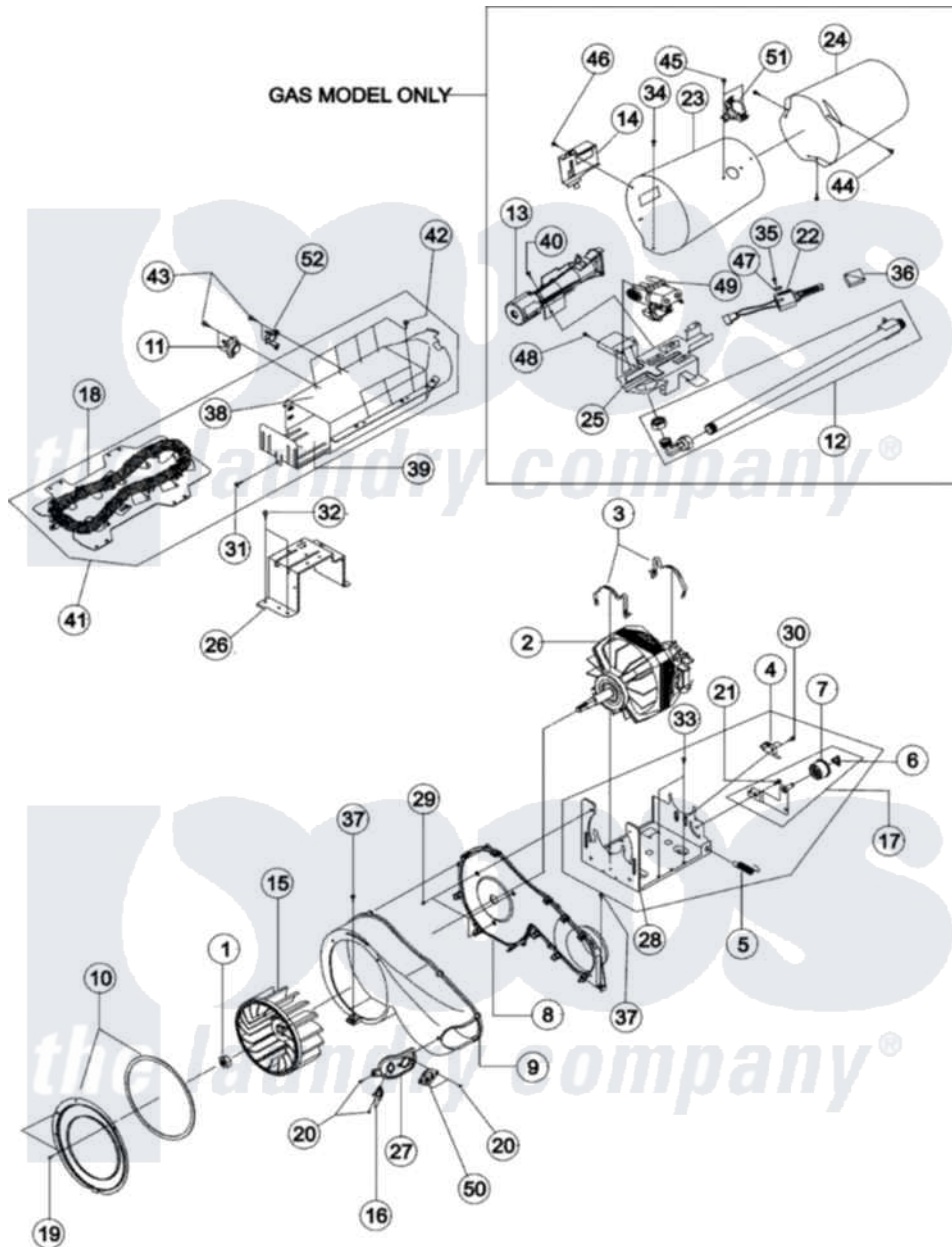

Maytag MDG6700AWM 04 - DUCT, HEATER, MOTOR

Maytag Residential Maytag MDG6700AWM Dryer Parts Parts Diagram 04 - DUCT, HEATER, MOTOR
 Click on the part number to view part

Item	Original Part Number	Replaced By	Status	Part Description
1	35001079			Nut-Inch
2	35001080			Assembly, Motor 60 Hz
3	35001081			Clamp, Motor
4	35001082			Switch, Broken Belt
5	35001278			Spring-Tension
"	35001083	12002777		Bracket-ID
6	35001084			Holder-Shaft
7	35001086			Pulley Assembly
8	35001088			Blower-Housing Rear
9	35001089		Not Available	Housing-Blower Front
10	35001246			Assembly, Cover-Plate
11	35001092			Thermostat
12	35001093			Pipe-Assembly
13	35001095			Tube-Burner
14	35001096	338906		Radiant, Sensor
15	35001097	35001220		Wheel- Blower