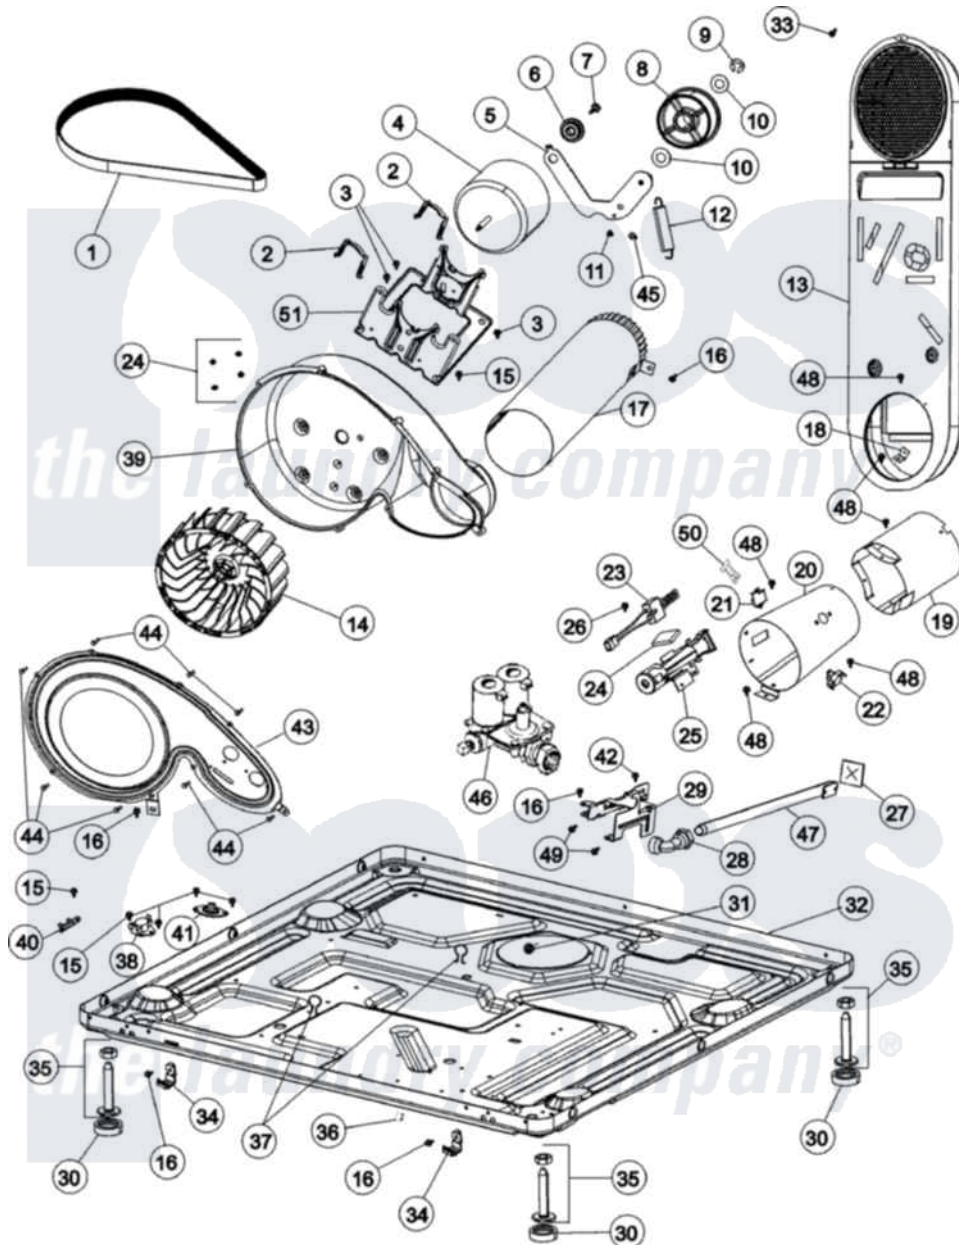

# Maytag MDG6800AWQ 01 - BASE (GAS)

Maytag Residential Maytag MDG6800AWQ Dryer Parts Parts Diagram 01 - BASE (GAS)

Click on the part number to view part

Item	Original Part Number	Replaced By	Status	Part Description
1	<a href="#">33002535</a>			V-Belt
2	33002221	<a href="#">Y015825</a>		Clip, Motor To Motor Support
3	<a href="#">Y313561</a>			Screw---NA
4	<a href="#">33002795</a>			Motor, Drive 60Hz
5	33001840	<a href="#">6-3705180</a>		Idler Arm
6	<a href="#">315772</a>			Sleeve, Idler Arm
7	<a href="#">Y014874</a>			Screw, Idler Arm And Sleeve
8	33001783	<a href="#">6-3700340</a>		Bearing- I
9	312958	<a href="#">354987</a>		Ring, Retaining
10	<a href="#">Y312527</a>			Washer, Idler Shaft
11	<a href="#">33002218</a>			Grommet, Idler Arm
12	<a href="#">33002459</a>			Assembly, Spring And Plug
13	33002765		Not Available	INLET DUCT ASSEMBLY (GAS)
14	<a href="#">33002797</a>			Wheel, Blower
15	22002925	<a href="#">3370225</a>		Screw
				Screw, C-Profile, Bracket