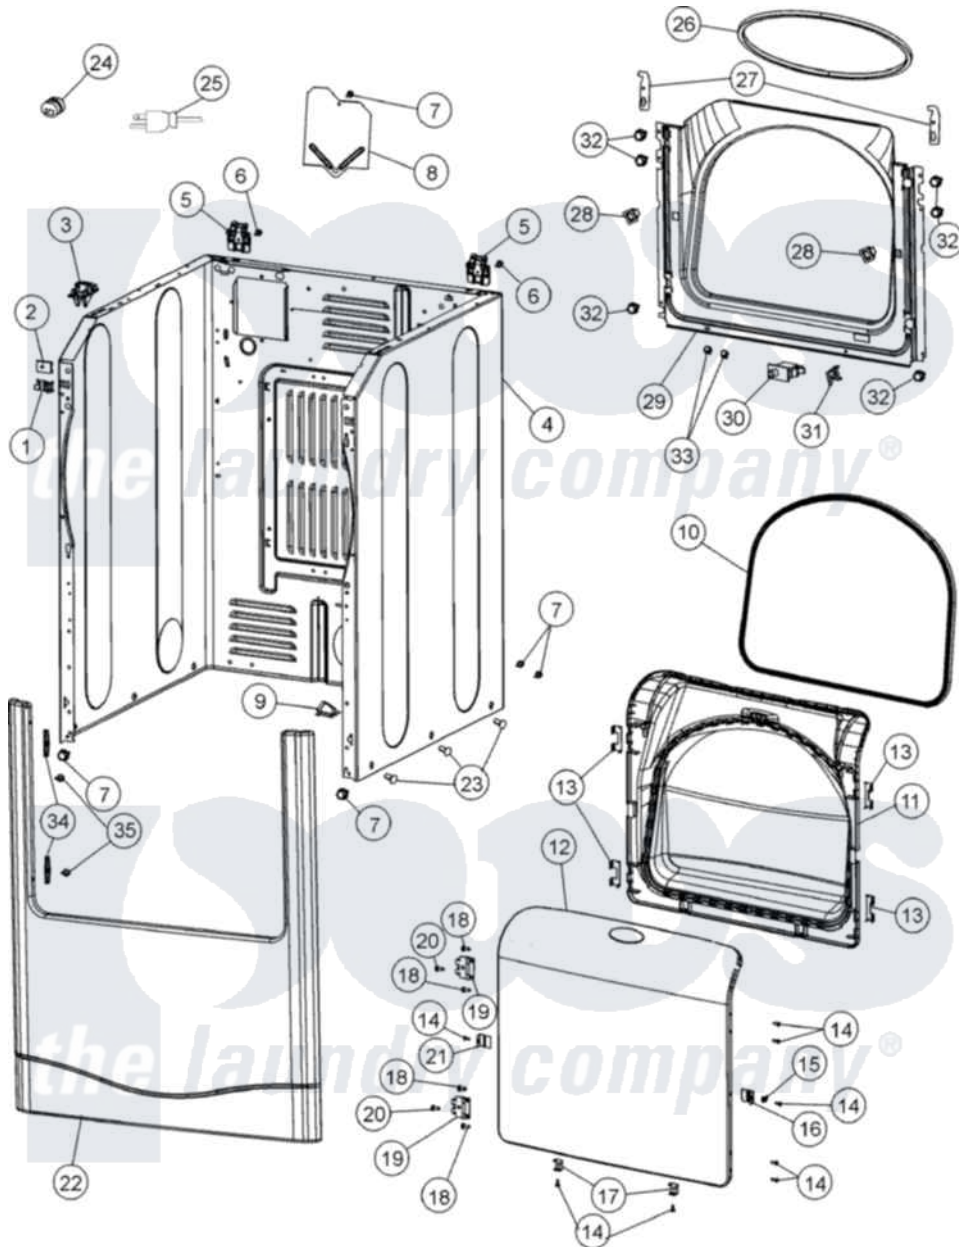

Maytag MDG6800AWQ 02 - CABINET

Maytag Residential Maytag MDG6800AWQ Dryer Parts Parts Diagram 02 - CABINET
 Click on the part number to view part

Item	Original Part Number	Replaced By	Status	Part Description
1	22002049			Clip Note: Clip, Front Panel
2	213280	204439		Screw And Fstner Assembly
3	33002891			Pin, Locator
4	22003640			Cabinet Assembly
5	22004095			Hinge, Plastic
6	22001995			Screw Note: Screw, Tumbler Front And Shroud
7	33002190			SCrew, C BraCe, BraCket, Cabinet
8	33001795			Cover, Terminal Block
9	Y310376			Clip, Door Switch Harness
10	33001807			Seal, Tumbler
11	33002890		Not Available	DOOR, INNER W/SEAL (BSQ) T
12	33002888			Door, OuTer W/Med. As Pk BSQ T
13	22002038			Clip, Door
14	22002063			Screw No.8-18AB Wafer Head

15	33001761		Strike, Door
16	33001793		Bracket, Strike
17	22002039		Clip, Door
18	22002062	98006631	Screw
19	33001759		Hinge, Door
20	22002012		Screw, Hinge Note: Screw, Hinge Bracket
21	33001763		Plug, Inner Door
22	33002883		Panel, FronT As Pack T
23	33002794	213007	Xfor Cabinet See Cabinet, Back
24	211881		Grommet, Cord Part Not Used-Gas Models Only
25	22003062		Cord, Power
26	33001767		Seal, Shroud
27	33002597		Hook, Security
28	306436		Door Latch Kit--W
29	33002033		Shroud
"	33002379		Shroud
30	33001508	W10169313	Switch-Dor
31	33001760		Bracket, Hinge
32	22001995		Screw Note: Screw, Tumbler Front And Shroud
33	33001768		Screw, Shroud Note: Screw, Shroud And Outlet Duct
34	33001765		Cover, Hinge Hole
35	33001787		Screw, Hinge Note: Screw, Hinge Hole Cover