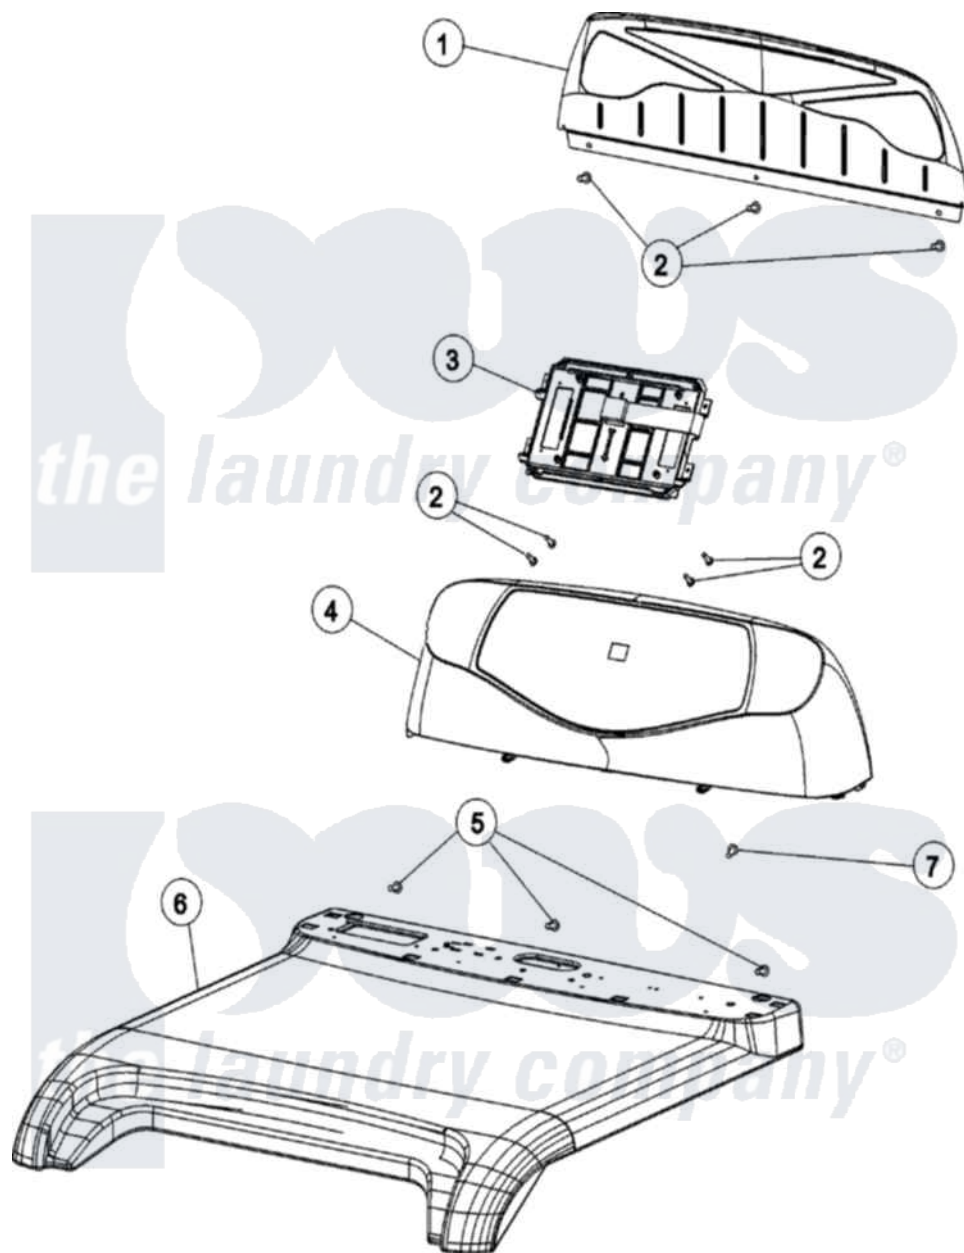

Maytag MDG6800AWQ 03 - CONTROL PANEL & TOP

Maytag [Residential Maytag MDG6800AWQ Dryer Parts](#) Parts Diagram 03 - CONTROL PANEL & TOP
 Click on the part number to view part

Item	Original Part Number	Replaced By	Status	Part Description
1	33002893			Console Back Panel
2	25001021			Screw, No.8-16 Truss Head
3	33002959	33003028		Board- Con
"	33002918	33003028		Board- Con
"	33002898	33003028		Board- Con
4	33002897			Console/Membrane BSQ Ap NTD
5	22002925	3370225		Screw
6	33002885			Top Cover - As Pack T
7	22003817	3370225		Screw