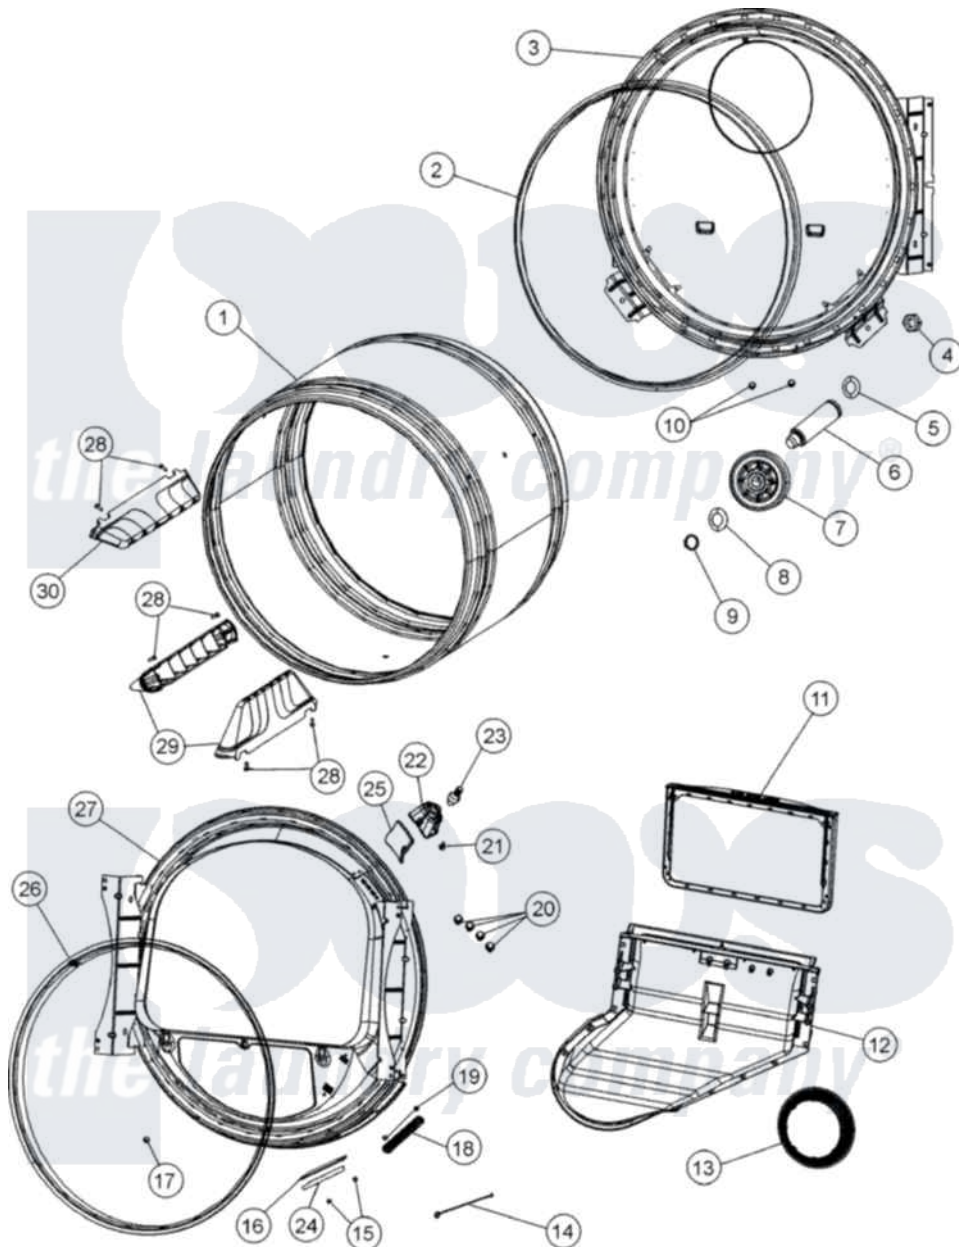

Maytag MDG6800AWQ 05 - TUMBLER

Maytag [Residential Maytag MDG6800AWQ Dryer Parts](#) Parts Diagram 05 - TUMBLER
 Click on the part number to view part

Item	Original Part Number	Replaced By	Status	Part Description
1	33001889			Tumbler
2	33001807			Seal, Tumbler
3	33002779			Tumbler Back And Seal As-Pack
4	33001443			Nut, Hex
5	312535			Washer, Vault Mounting Brk.
6	Y312948	6-3129480		Shaft- Tumbler
7	12001541			Drum Roller/Washer Assembly--W
8	312535			Washer, Vault Mounting Brk.
9	410233	9703438		Ring-Retrn
10	211294	90767		Screw, 8A X 3/8 HeX Washer Head Tapping
11	33001808			Filter, Lint
12	33001799			Outlet Duct Assembly Note: Outlet Duct Assembly
13	33002560			Seal, Blower
14	Y303711			Sensor Ground Wire

15	210720		Rivet, Bearing To Tumbler Fmt
16	306508		Tumbler Bearing Kit ---W
17	312311	312311MAY	Screw
18	33001809		Sensor Bar Assembly
19	33001078		Panel, Control
20	33001855	33002917	Screw, No.10-16
21	33001871		Screw Note: Screw, Drum Light
22	33001870	Not Available	HOLDER, LAMP (W/HOUSING) NOTE: LAMP (W/HOUSING & HOLDER)
23	22002263		Lamp
24	312940	306508	Tumbler Bearing Kit ---W
25	33001869		Lens, Drum Light
26	33001807		Seal, Tumbler
27	33001868		Front, Tumbler Front W/Sensor Note: Front, Tumbler
28	33001788	33002973	Screw, No.9-15 X 1.00 Hx WS
29	33002032		Baffle
30	33001755		Baffle