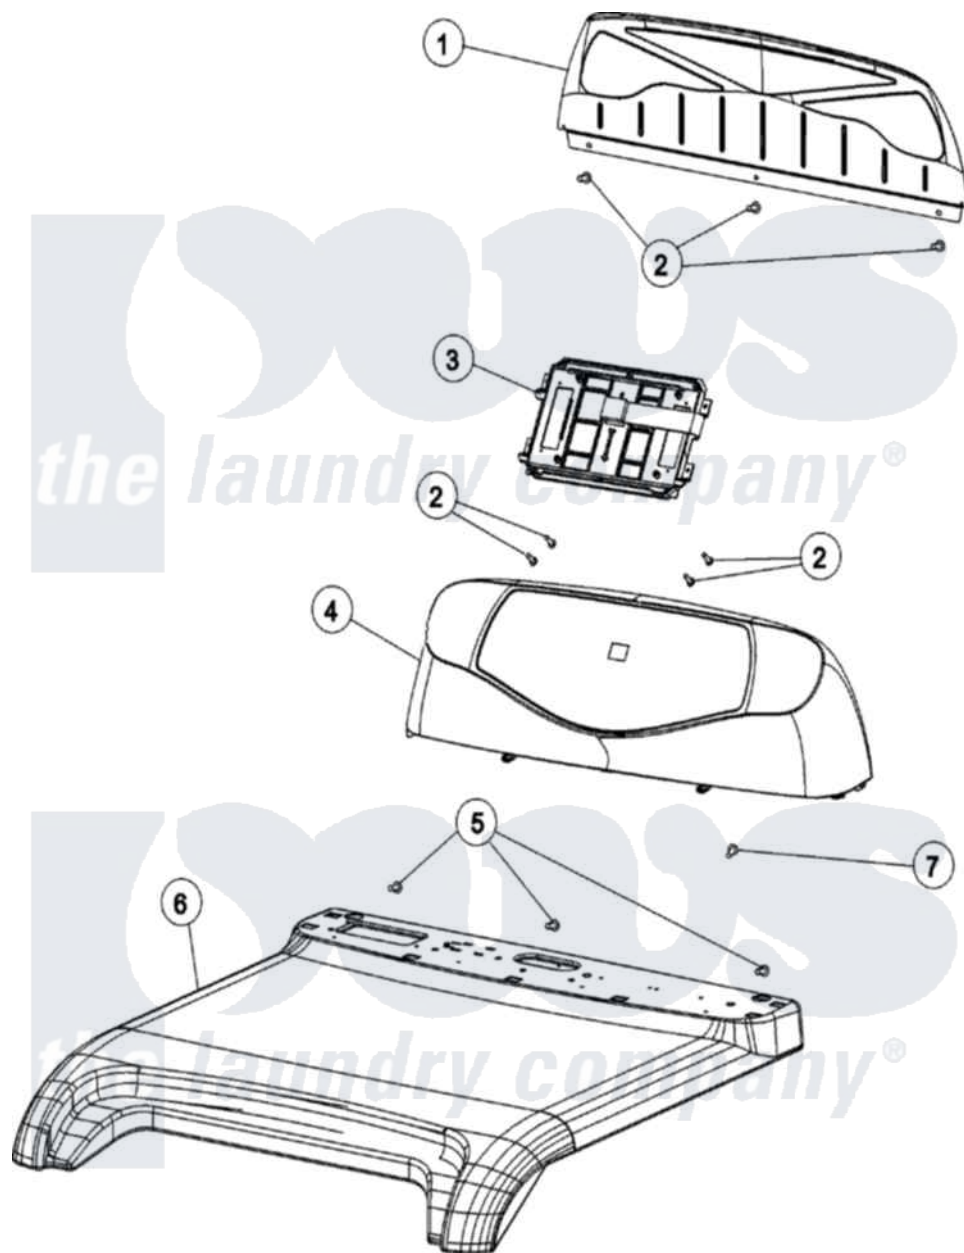

Maytag MDG6800AWW 03 - CONTROL PANEL & TOP

Maytag Residential Maytag MDG6800AWW Dryer Parts Parts Diagram 03 - CONTROL PANEL & TOP
 Click on the part number to view part

Item	Original Part Number	Replaced By	Status	Part Description
1	33002893			Console Back Panel
2	25001021			Screw, No.8-16 Truss Head
3	33002959	33003028		Board- Con
"	33002918	33003028		Board- Con
"	33002898	33003028		Board- Con
4	33002896			Console/Membrane White Ap NTD
5	22002925	3370225		Screw
6	33002884			Top Cover - As Pack T
7	22003817	3370225		Screw